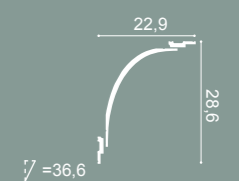

C990 INFINITY
200 x 21,6 x 15,9 cm
Purotouch®
Designed by Xavier Donck

C990 + P9900

C990 + P9900

C990 + 2x P9900

1 C990 + 2x P9900

Steps

C394 STEPS
200 x 3,1 x 9,5 cm
Purotouch®
Designed by
Orio Tonini

C395 STEPS
200 x 3,1 x 15,5 cm
Purotouch®
Designed by
Orio Tonini