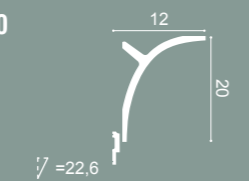

C991 + P9900

C991 + 2x P9900

C991
200 x 14 x 11 cm
Purotouch®
Designed by Ulf Moritz

C991 + P9900

C991 + 2x P9900

1. C990 + 2x P9900 p.75

C990 INFINITY
200 x 15,9 x 21,6 cm
Purotouch®
Designed by Xavier Donck

C990 INFINITY
200 x 21,6 x 15,9 cm
Purotouch®
Designed by Xavier Donck

C990 + P9900

C990 + P9900

C990 + 2x P9900

1 C990 + 2x P9900

Steps

C394 STEPS
200 x 3,1 x 9,5 cm
Purotouch®
Designed by
Orio Tonini

C395 STEPS
200 x 3,1 x 15,5 cm
Purotouch®
Designed by
Orio Tonini