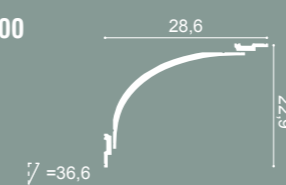

C991 + P9900

C991 + 2x P9900

C991
200 x 14 x 11 cm
Purotouch®
Designed by Ulf Moritz

C991 + P9900

C991 + 2x P9900

1. C990 + 2x P9900 p.75

C990 INFINITY
200 x 15,9 x 21,6 cm
Purotouch®
Designed by Xavier Donck

C990 INFINITY
200 x 21,6 x 15,9 cm
Purotouch®
Designed by Xavier Donck

C990 + P9900

C990 + P9900

C990 + 2x P9900

1 C990 + 2x P9900

Steps

C394 STEPS
200 x 3,1 x 9,5 cm
Purotouch®
Designed by
Orio Tonini

C395 STEPS
200 x 3,1 x 15,5 cm
Purotouch®
Designed by
Orio Tonini