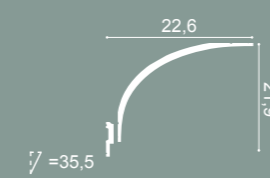

C991 + P9900

C991 + 2x P9900

C991
200 x 14 x 11 cm
Purotouch®
Designed by Ulf Moritz

C991 + P9900

C991 + 2x P9900

1. C990 + 2x P9900 p.75

C990 INFINITY
200 x 15,9 x 21,6 cm
Purotouch®
Designed by Xavier Donck

C990 INFINITY
200 x 21,6 x 15,9 cm
Purotouch®
Designed by Xavier Donck

C990 + P9900

C990 + P9900

C990 + 2x P9900

1 C990 + 2x P9900

Steps

C394 STEPS
200 x 3,1 x 9,5 cm
Purotouch®
Designed by
Orio Tonini

C395 STEPS
200 x 3,1 x 15,5 cm
Purotouch®
Designed by
Orio Tonini