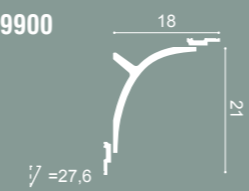

C991 + P9900

C991 + 2x P9900

C991
200 x 14 x 11 cm
Purotouch®
Designed by Ulf Moritz

C991 + P9900

C991 + 2x P9900

1. C990 + 2x P9900 p.75

C990 INFINITY
200 x 15,9 x 21,6 cm
Purotouch®
Designed by Xavier Donck

C990 INFINITY
200 x 21,6 x 15,9 cm
Purotouch®
Designed by Xavier Donck

C990 + P9900

C990 + P9900

C990 + 2x P9900

1 C990 + 2x P9900

Steps

C394 STEPS
200 x 3,1 x 9,5 cm
Purotouch®
Designed by
Orio Tonini

C395 STEPS
200 x 3,1 x 15,5 cm
Purotouch®
Designed by
Orio Tonini