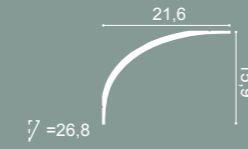

C991 + P9900

C991 + 2x P9900

C991
200 x 14 x 11 cm
Purotouch®
Designed by Ulf Moritz

C991 + P9900

C991 + 2x P9900

1. C990 + 2x P9900 p.75

C990 INFINITY
200 x 15,9 x 21,6 cm
Purotouch®
Designed by Xavier Donck

C990 INFINITY
200 x 21,6 x 15,9 cm
Purotouch®
Designed by Xavier Donck

C990 + P9900

C990 + P9900

C990 + 2x P9900

1 C990 + 2x P9900

Steps

C394 STEPS
200 x 3,1 x 9,5 cm
Purotouch®
Designed by
Orio Tonini

C395 STEPS
200 x 3,1 x 15,5 cm
Purotouch®
Designed by
Orio Tonini