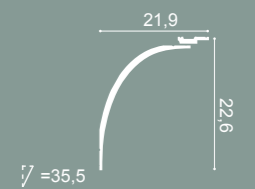

C990 + 2x P9900