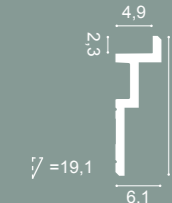

Steps

CORNICE MOULDINGS | KROONLIJSTEN | CORNICHES | STUCKLEISTEN | CORNISAS

76

BORDER

CURTAIN PROFILES | GORDIJNPROFIELEN | PROFILS RIDEAU | GARDINENLEISTEN | CORNISAS PARA CORTINAS

LED COVING | INDIRECTE VERLICHTING | ÉCLAIRAGE INDIRECT | INDIRECTE BELEUCHTUNG | ILUMINACIÓN INDIRECTA

DOWNLIGHTER

UPLIGHTER

1. C393 p.77

77