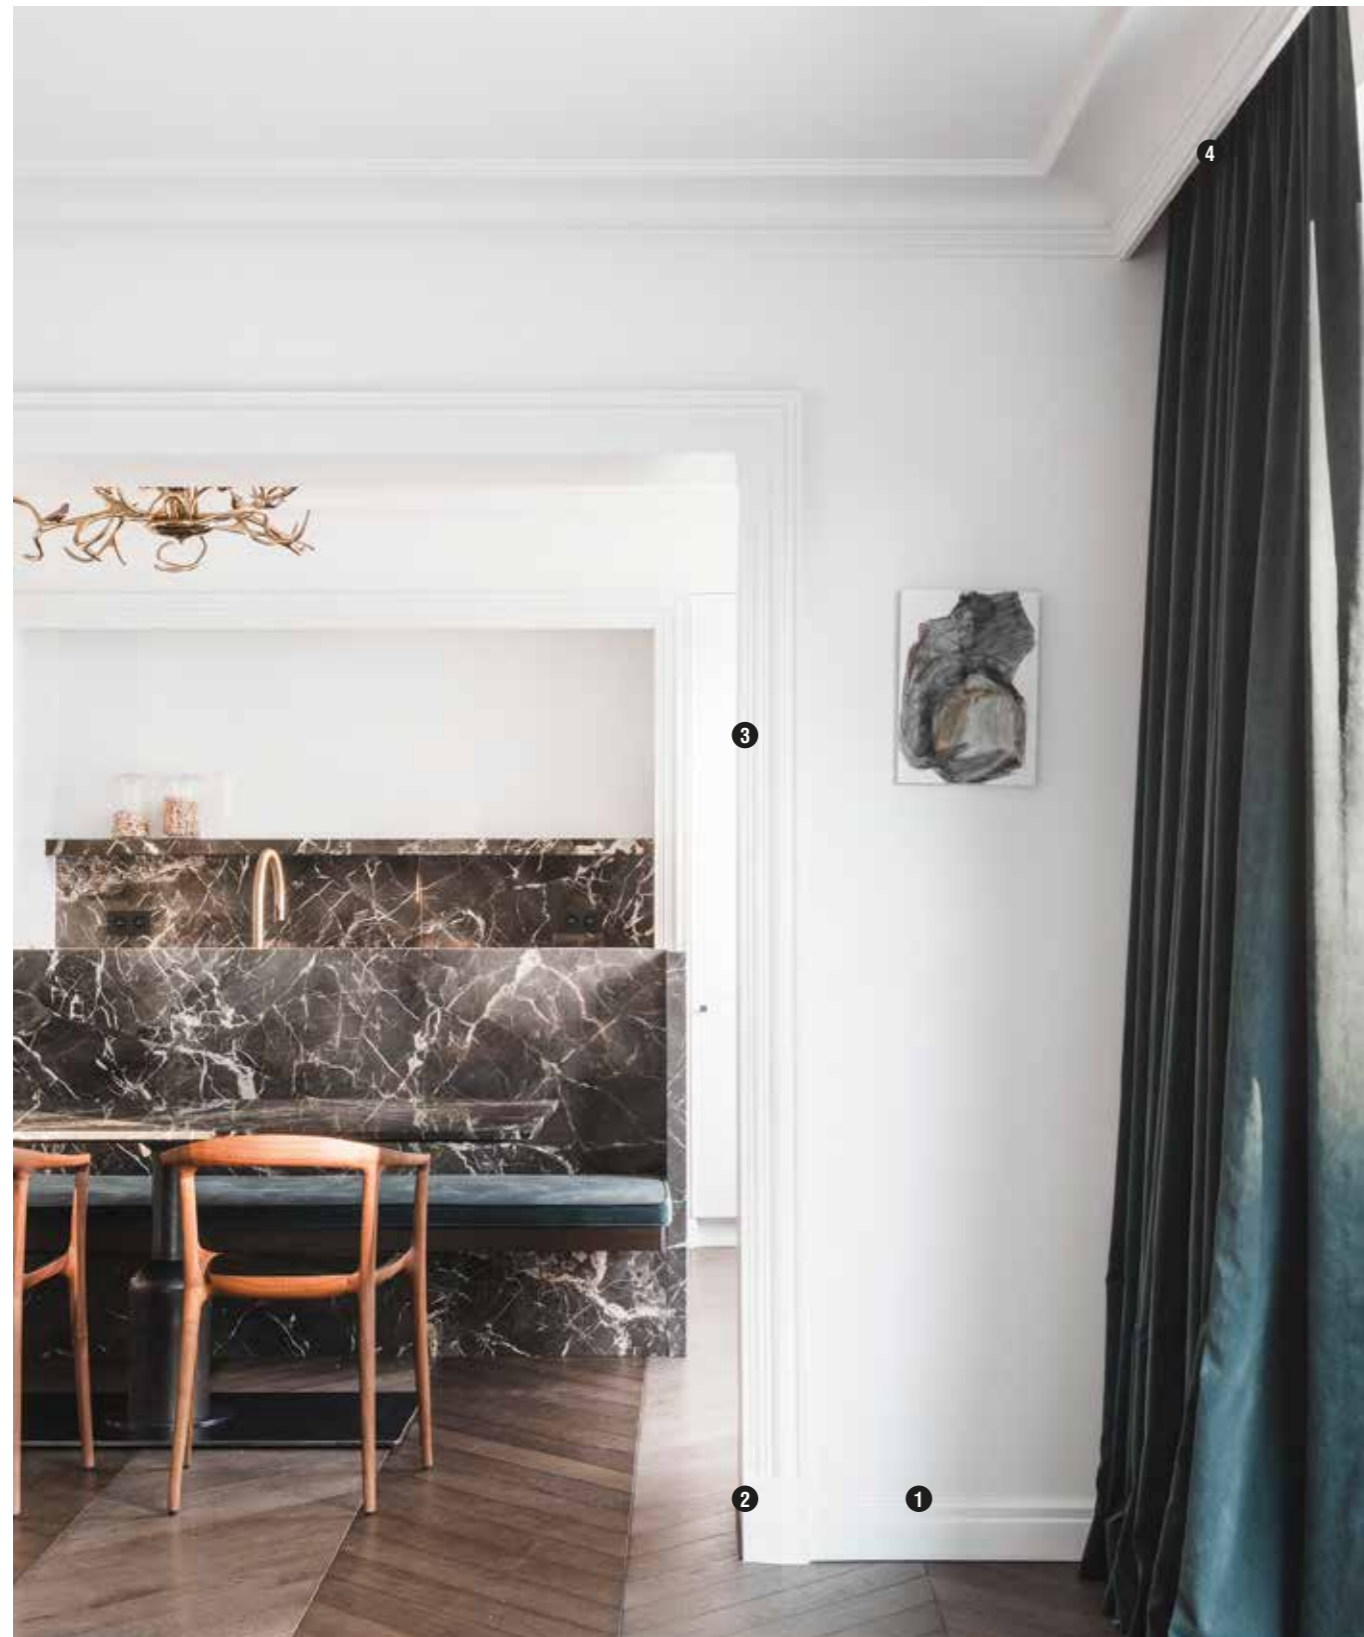

Curtain Profiles

GORDIJNPROFIELEN / PROFILS RIDEAU
GARDINENLEISTEN / CORNISAS PARA CORTINAS

C394 STEPS CURTAIN PROFILE
200 x 3,1 x 9,5 cm
Purotouch®
Designed by Orio Tonini
∠ = 9,6