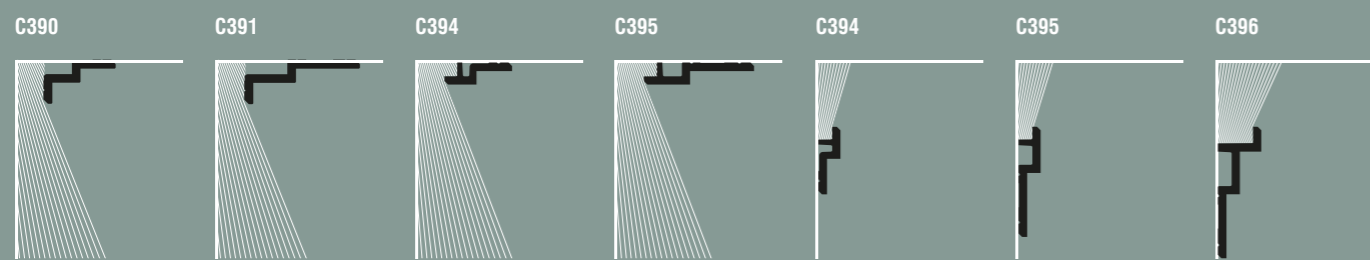

C392 STEPS
200 x 10 x 19 cm
Purotouch®
Designed by
Orio Tonini

76

BORDER

1 C393 STEPS
200 x 15 x 21 cm
Purotouch®
Designed by
Orio Tonini

CURTAIN PROFILES | GORDIJNPROFIELEN | PROFILS RIDEAU | GARDINENLEISTEN | CORNISAS PARA CORTINAS

LED COVING | INDIRECTE VERLICHTING | ÉCLAIRAGE INDIRECT | INDIRECTE BELEUCHTUNG | ILUMINACIÓN INDIRECTA

DOWNLIGHTER

UPLIGHTER

1. C393 p.77

77

3 C360
200 x 2,1 x 6 cm
Purotouch®
Designed by
Jacques Vergracht