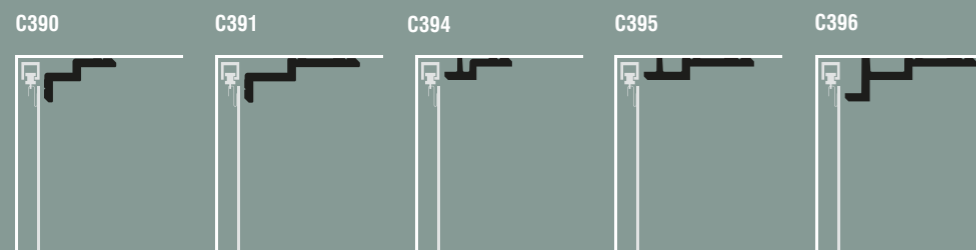

C392 STEPS
200 x 10 x 19 cm
Purotouch®
Designed by
Orio Tonini

76

BORDER

1 C393 STEPS
200 x 15 x 21 cm
Purotouch®
Designed by
Orio Tonini

CURTAIN PROFILES | GORDIJNPROFIELEN | PROFILS RIDEAU | GARDINENLEISTEN | CORNISAS PARA CORTINAS

LED COVING | INDIRECTE VERLICHTING | ÉCLAIRAGE INDIRECT | INDIRECTE BELEUCHTUNG | ILUMINACIÓN INDIRECTA

DOWNLIGHTER

UPLIGHTER

1. C393 p.77

77

3 C360
200 x 2,1 x 6 cm
Purotouch®
Designed by
Jacques Vergracht