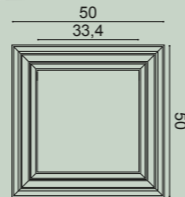

200 x 25 x 1,3 cm
Purotouch®

Designed by
Orio Tonini

3 W110 | W110F HILL

200 x 25 x 1,6 cm
Purotouch®

Designed by
Orio Tonini

W111 | W111F BAR

200 x 25 x 2 cm
Purotouch®

Designed by
Orio Tonini

W114 | W114F VALLEY XL

200 x 25 x 1,5 cm
Purotouch®

Designed by
Orio Tonini

W116 | W116F BAR XL

200 x 25 x 2 cm
Purotouch®

Designed by
Orio Tonini

W120 + P4025 + W121
Purotouch®
Designed by
Orio Tonini

6 W120 AUTOIRE A
50 x 150 x 3,2 cm
Purotouch®
Designed by
Orio Tonini

2 W121 AUTOIRE B
50 x 50 x 3,2 cm
Purotouch®
Designed by
Orio Tonini

W120 + 4*W122
Purotouch®
Designed by
Orio Tonini

W121 + W122
Purotouch®
Designed by
Orio Tonini

4 W122 AUTOIRE C
33,3 x 33,3 x 2,6 cm
Purotouch®
Designed by
Orio Tonini