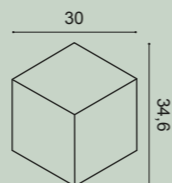

2 W121 AUTOIRE B
50 x 50 x 3,2 cm
Purotouch®
Designed by
Orio Tonini

W120 + 4*W122
Purotouch®
Designed by
Orio Tonini

W121 + W122
Purotouch®
Designed by
Orio Tonini

4 W122 AUTOIRE C
33,3 x 33,3 x 2,6 cm
Purotouch®
Designed by
Orio Tonini

W120 + 4*W123
Purotouch®
Designed by
Orio Tonini

W121 + W123
Purotouch®
Designed by
Orio Tonini

5 W123 AUTOIRE D
33,3 x 33,3 x 3,5 cm
Purotouch®
Designed by
Orio Tonini

1. SX138 p.94 | 2. W121 p.126 | 3. P4020 p.106 | 4. W122 p.126 | 5. W123 p.126 | 6. W120 p.126 | 7. C324 p.132

W100 ROMBUS
25,8 x 15 x 2,9 cm
Purotouch[®]

W101 TRAPEZIUM
34,5 x 15 x 2,9 cm
Purotouch[®]

W105 ROMBUS
30 x 34,6 x 3 cm
Purotouch[®]

W102 CUBI
33,3 x 33,3 x 2,5 cm
Purotouch[®]

W103 CUBI
33,3 x 33,3 x 2,5 cm
Purotouch[®]