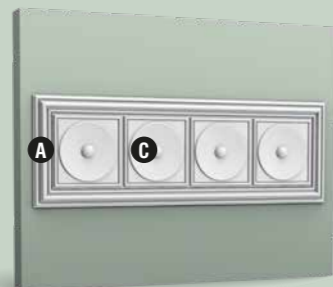

W120 + 4*W122
Purotouch®
Designed by
Orio Tonini