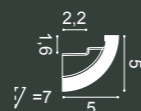

C373 + C374

C374 + C374

**C361 STRIPE**  
200 x 5 x 5 cm  
Purotouch®  
Designed by  
Pierre Daems

**C362 CURVE**  
200 x 5 x 5 cm  
Purotouch®  
Designed by  
Pierre Daems

**C991**  
200 x 11 x 14 cm  
Purotouch®