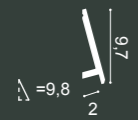

SX179 DIAGONAL
200 x 9,7 x 2,9 cm
Duropolymer®
Designed by
Orio Tonini