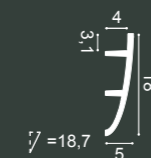

**CX197 U-STEPS**  
200 x 5 x 9,3 cm  
Duropolymer®  
Designed by  
Orio Tonini

**CX196 U-STEPS**  
200 x 11,3 x 4 cm  
Duropolymer®  
Designed by  
Orio Tonini

**CX188 | CX188F**  
200 x 3,4 x 3 cm  
Duropolymer®  
Designed by  
Orio Tonini

**CX189 | CX189F**  
200 x 2,7 x 2,7 cm  
Duropolymer®  
Designed by  
Orio Tonini

**2 C373 | C373F ANTONIO**  
200 x 8 x 5 cm  
Purotouch®  
Designed by  
Ulf Moritz

**C374 ANTONIO**  
200 x 18 x 5 cm  
Purotouch®  
Designed by  
Ulf Moritz