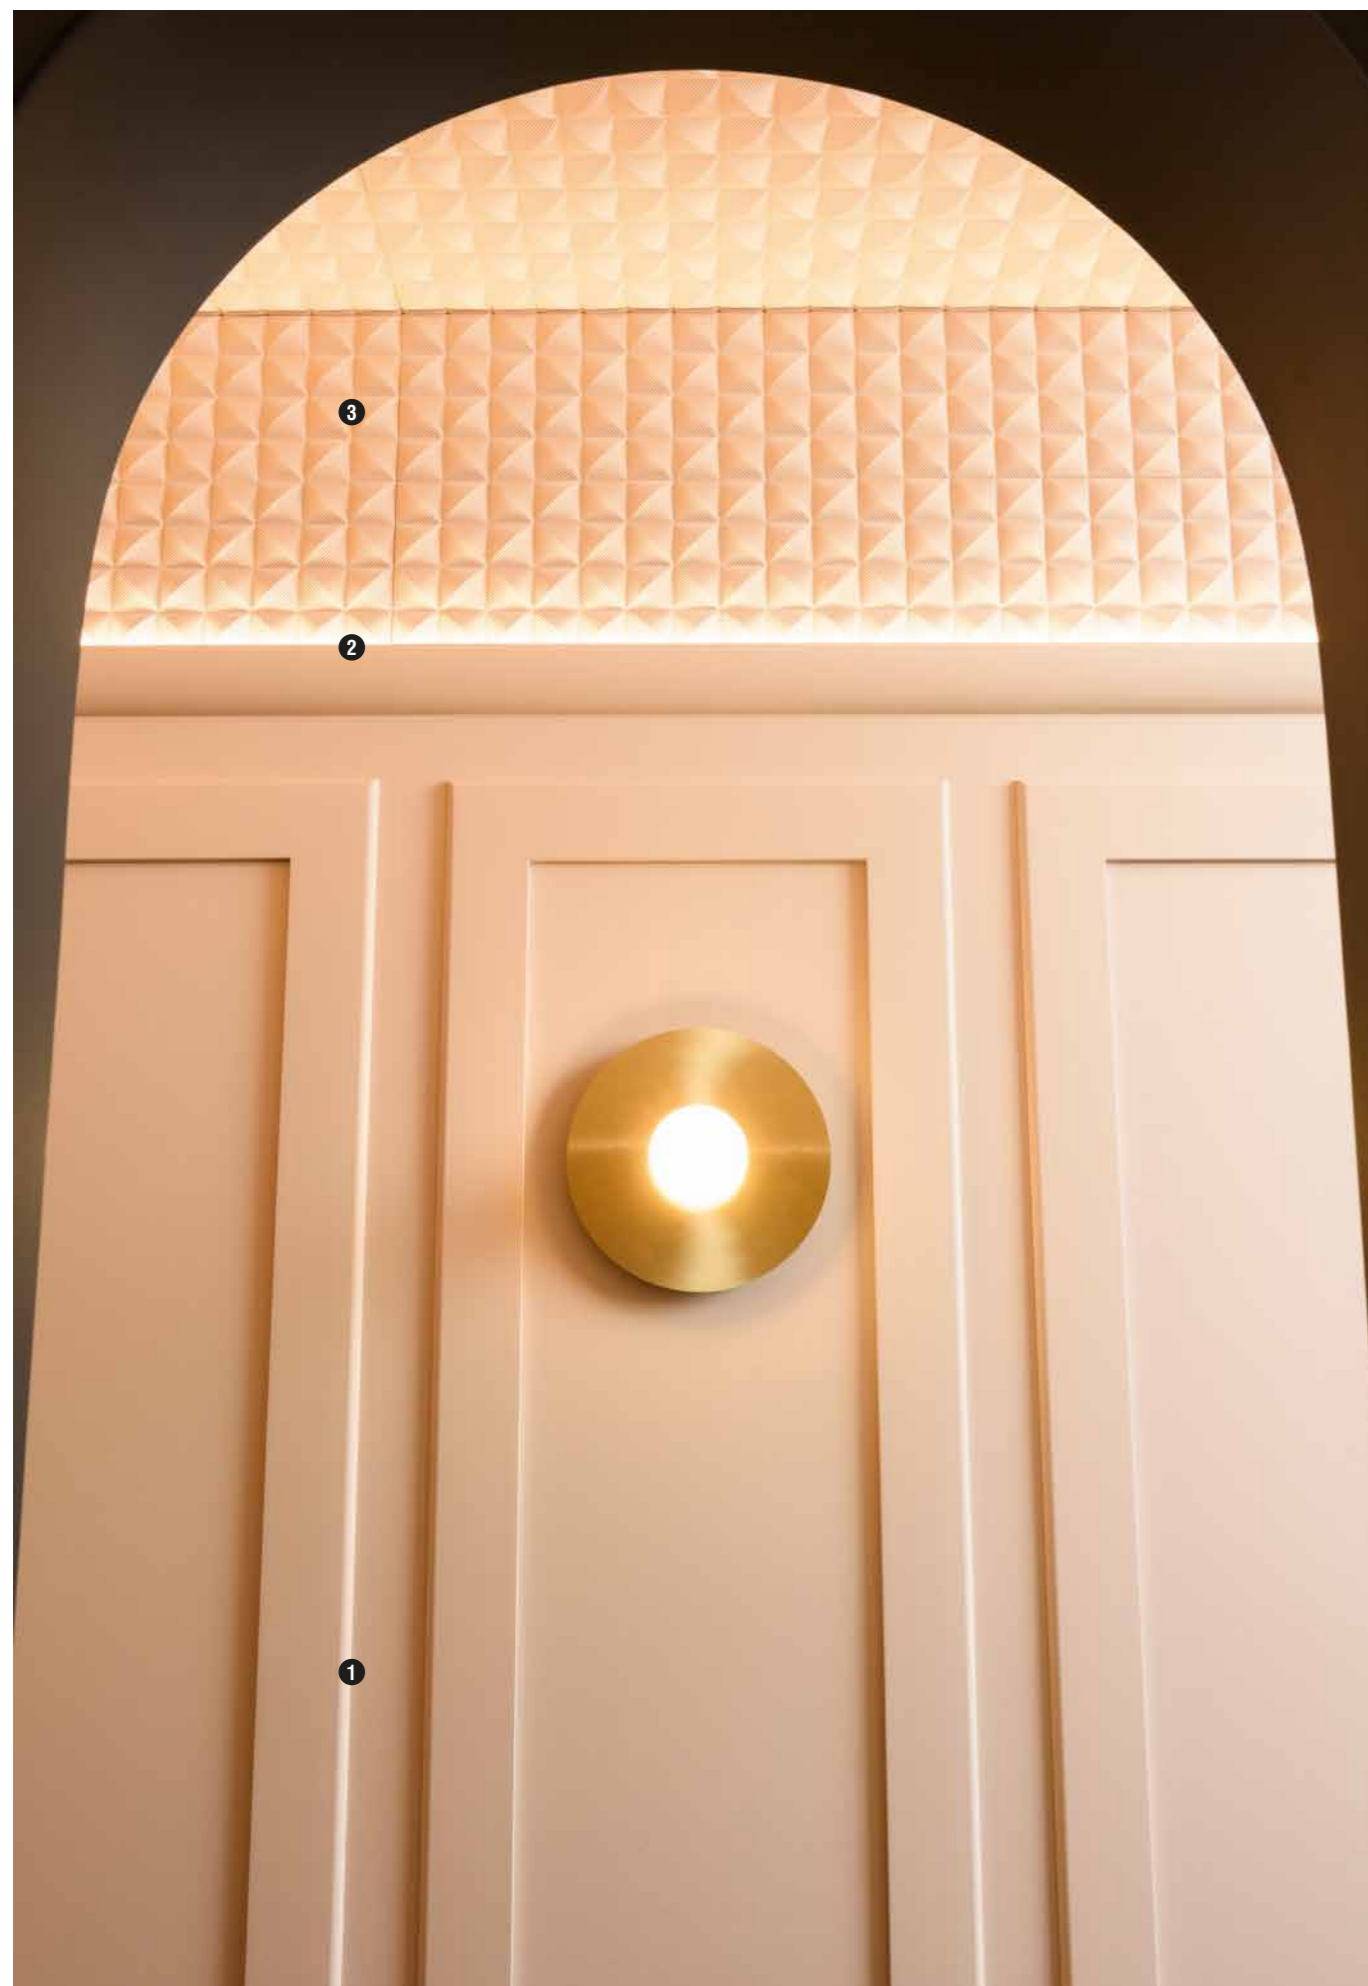

2 C373 | C373F ANTONIO
200 x 8 x 5 cm
Purotouch®
Designed by
Ulf Moritz