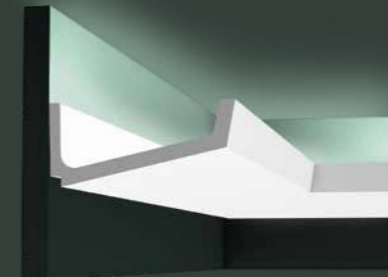

**C358 RAIL**  
200 x 7,3 x 14 cm  
Purotouch®  
Designed by  
Jacques Vergracht

**C351 BOAT**  
200 x 7,4 x 17,3 cm  
Purotouch®  
Designed by  
Jacques Vergracht

**C352 FLAT**  
200 x 7,6 x 17,1 cm  
Purotouch®  
Designed by  
Jacques Vergracht