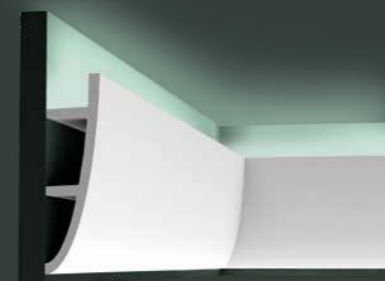

C374 ANTONIO
200 x 18 x 5 cm
Purotouch®
Designed by
Ulf Moritz