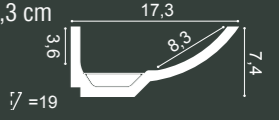

**C323**  
200 x 5,5 x 4,2 cm  
Purotouch®

**6 C324 AUTOIRE**  
200 x 8,3 x 3,4 cm  
Purotouch®  
Designed by  
Orio Tonini

**C357 STRAIGHT**  
200 x 7,1 x 11 cm  
Purotouch®  
Designed by  
Jacques Vergracht

**C358 RAIL**  
200 x 7,3 x 14 cm  
Purotouch®  
Designed by  
Jacques Vergracht

**C351 BOAT**  
200 x 7,4 x 17,3 cm  
Purotouch®  
Designed by  
Jacques Vergracht

**C352 FLAT**  
200 x 7,6 x 17,1 cm  
Purotouch®  
Designed by  
Jacques Vergracht