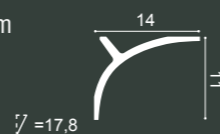

C373 + C374

C374 + C374

**C361 STRIPE**  
200 x 5 x 5 cm  
Purotouch®  
Designed by  
Pierre Daems

**C362 CURVE**  
200 x 5 x 5 cm  
Purotouch®  
Designed by  
Pierre Daems

**C991**  
200 x 11 x 14 cm  
Purotouch®

**C364 WAVE**  
200 x 14 x 8 cm  
Purotouch®  
Designed by  
Pierre Daems

**C371 SHADE**  
200 x 18,5 x 5,8 cm  
Purotouch®  
Designed by  
Ulif Moritz

**C372 FLUXUS**  
200 x 28 x 7 cm  
Purotouch®  
Designed by  
Ulif Moritz