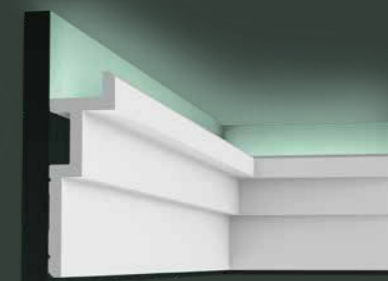

C396 STEPS
200 x 18,5 x 6,1 cm
Purotouch®
Designed by
Orio Tonini

DOWNLIGHTER

UPLIGHTER