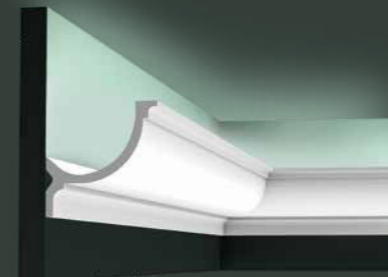

**C358 RAIL**  
200 x 7,3 x 14 cm  
Purotouch®  
Designed by  
Jacques Vergracht

**C351 BOAT**  
200 x 7,4 x 17,3 cm  
Purotouch®  
Designed by  
Jacques Vergracht

**C352 FLAT**  
200 x 7,6 x 17,1 cm  
Purotouch®  
Designed by  
Jacques Vergracht