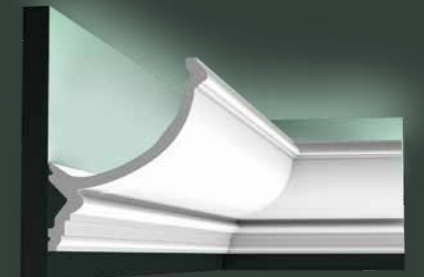

C900
200 x 17,1 x 14,6 cm
Purotouch®