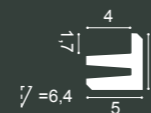

C383 + C382 + C381

C382 + C383

C381 + C382

C382 + C382

4 C382 + C382 + C382

**C380 L3 Linear Led Lighting**

200 x 5 x 5 cm  
Purotouch®

Designed by  
Orio Tonini