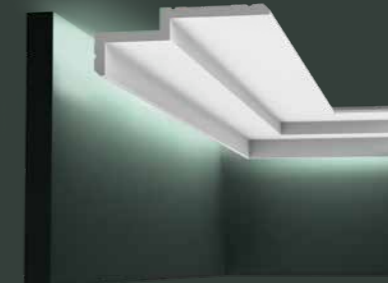

C391 STEPS
200 x 6 x 16 cm
Purotouch®
Designed by
Orio Tonini