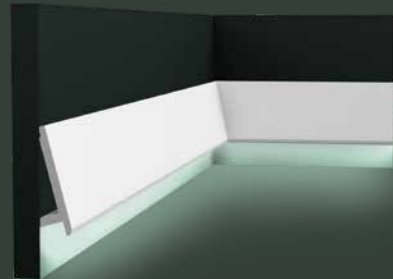

SX179 DIAGONAL
200 x 9,7 x 2,9 cm
Duropolymer®
Designed by
Orio Tonini