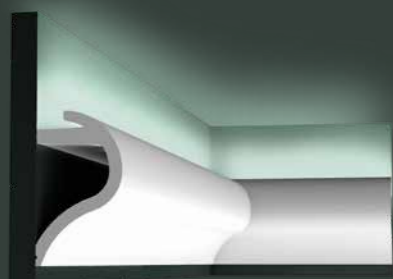

C373 + C374

C374 + C374

**C361 STRIPE**  
200 x 5 x 5 cm  
Purotouch®  
Designed by  
Pierre Daems

**C362 CURVE**  
200 x 5 x 5 cm  
Purotouch®  
Designed by  
Pierre Daems

**C991**  
200 x 11 x 14 cm  
Purotouch®