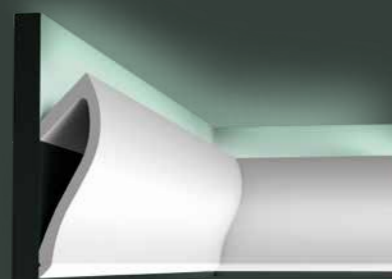

C371 SHADE
200 x 18,5 x 5,8 cm
Purotouch®
Designed by
Ulif Moritz