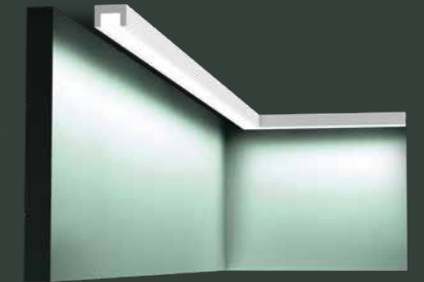

2 CX190 | CX190F U-PROFILE
200 x 2 x 3 cm
Duropolymer®
Designed by
Orio Tonini