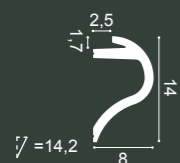

C371 SHADE
200 x 18,5 x 5,8 cm
Purotouch®
Designed by
Ulif Moritz