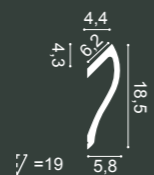

C372 FLUXUS
200 x 28 x 7 cm
Purotouch®
Designed by
Ulif Moritz