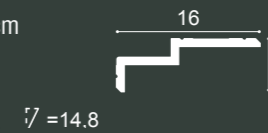

# Steps

1. C390 p.137

**1 C390 STEPS**  
200 x 6 x 10 cm  
Purotouch®  
Designed by  
Orio Tonini

**C391 STEPS**  
200 x 6 x 16 cm  
Purotouch®  
Designed by  
Orio Tonini

**C394 STEPS**  
200 x 9,5 x 3,1 cm  
Purotouch®  
Designed by  
Orio Tonini

**C395 STEPS**  
200 x 15,5 x 3,1 cm  
Purotouch®  
Designed by  
Orio Tonini

**C396 STEPS**  
200 x 18,5 x 6,1 cm  
Purotouch®  
Designed by  
Orio Tonini

C390

C391

C394

C395

C394

C395