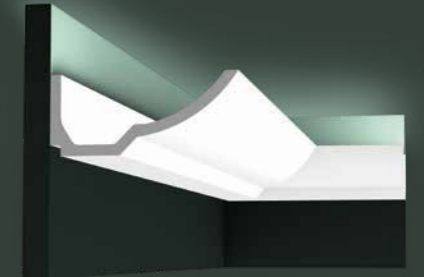

**C358 RAIL**  
200 x 7,3 x 14 cm  
Purotouch®  
Designed by  
Jacques Vergracht

**C351 BOAT**  
200 x 7,4 x 17,3 cm  
Purotouch®  
Designed by  
Jacques Vergracht

**C352 FLAT**  
200 x 7,6 x 17,1 cm  
Purotouch®  
Designed by  
Jacques Vergracht