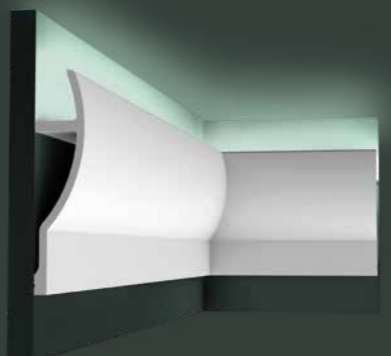

C372 FLUXUS
200 x 28 x 7 cm
Purotouch®
Designed by
Ulif Moritz