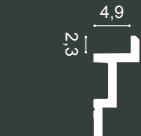

# Steps

1. C390 p.137

**1 C390 STEPS**  
200 x 6 x 10 cm  
Purotouch®  
Designed by  
Orio Tonini

**C391 STEPS**  
200 x 6 x 16 cm  
Purotouch®  
Designed by  
Orio Tonini

**C394 STEPS**  
200 x 9,5 x 3,1 cm  
Purotouch®  
Designed by  
Orio Tonini

**C395 STEPS**  
200 x 15,5 x 3,1 cm  
Purotouch®  
Designed by  
Orio Tonini

**C396 STEPS**  
200 x 18,5 x 6,1 cm  
Purotouch®  
Designed by  
Orio Tonini

C390

C391

C394

C395

C394

C395