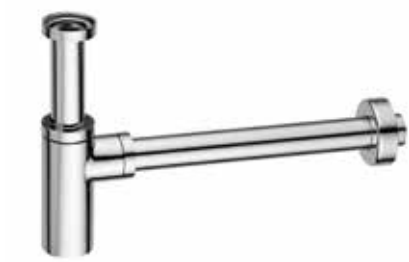

/ Bottle Trap
Chrome
TPR-601-CP
RRP* £153.00