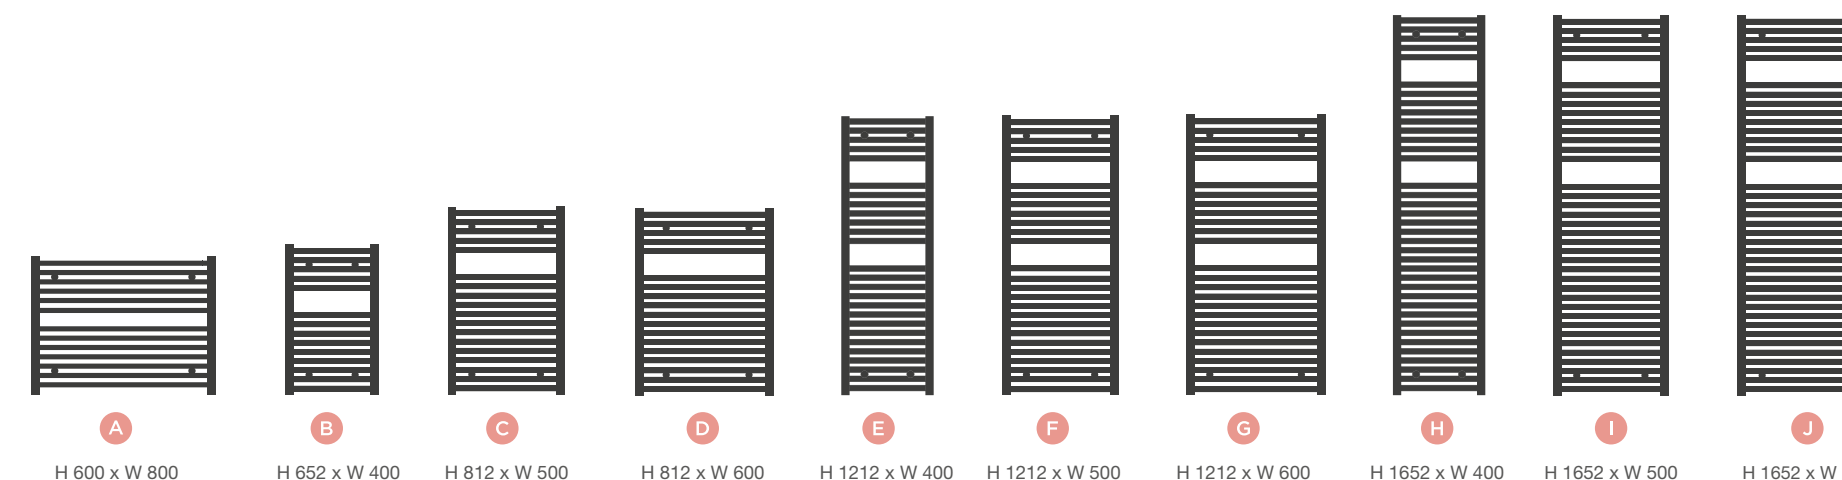

HUGO2 TOWEL RAIL FINISHES

The beautifully designed heated towel rails are available in a range of contemporary colours, including Matt Black, Anthracite, Arabica, Lusso Grey, Mont Blanc and gleaming Chrome. Every Hugo2 heated towel rail also benefits from colour-matched pipes and shrouds and valves, ensuring that the entire installation looks as good as it should.

HUGO2 TOWEL RAIL SIZES

No matter what size you need, all of our towel rails excel when it comes to performance, delivering exceptional heat output to keep your bathroom warm and comfortable. To choose the best size towel rail for your bathroom, use our heat output calculator online, then check that the suggested towel rail fits the space available. www.tissino.co.uk/heat-output-calculator