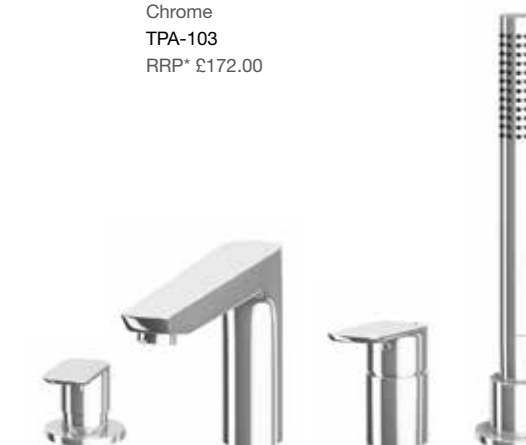

/ 4TH Bath Set
Chrome
TPA-201
RRP* £524.00

*All prices include VAT

0345 582 8000 | info@tissino.co.uk | tissino.co.uk

For further technical information