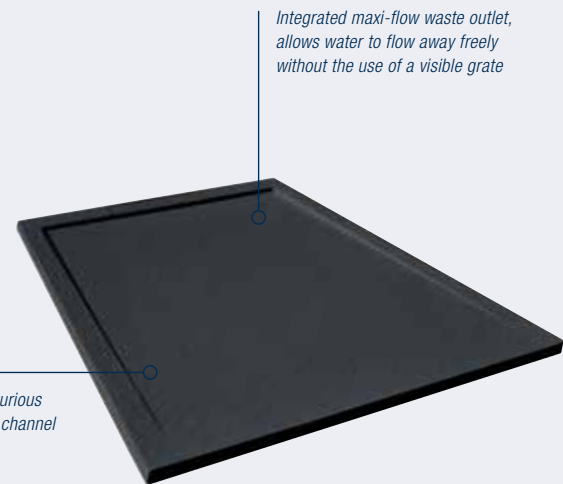

Giorgio Lux

There's a unique design feature built into the Giorgio Lux shower tray, a detail that ensures water flows away freely without the use of a visible grate. This stylish stone resin tray is designed with an integrated maxi-flow waste outlet, so as the water hits the surface, it is channelled away discreetly and efficiently.

It's just one more reason to love this exquisitely styled shower tray with its coolly understated slate effect finish. The luxurious material resists scratches and provides users with the perfect place to enjoy their shower – a sleek, slip-resistant surface that adds a touch of class to any shower enclosure.

- / Beautiful natural slate effect finish
- / Highly durable, scratch & slip resistant surface
- / Unique hidden & maxi-flow waste design
- / Wide selection of sizes
- / One free tube of colour matched adhesive & sealant with every tray
- / Wetroom compatible
- / 10 year guarantee

Integrated maxi-flow waste outlet, allows water to flow away freely without the use of a visible grate

Stone resin slip-resistant luxurious surface with directional flow channel

Check our website for further technical information