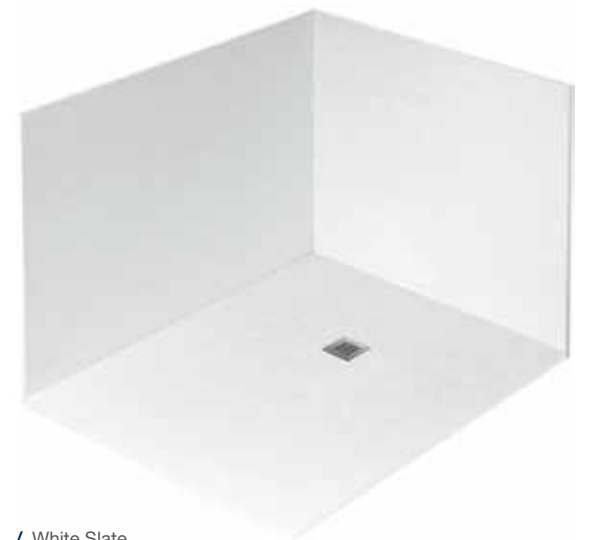

See inside cover for product features key

/ White Slate

Wall Panels

Size (mm)	White Slate	RRP*	Stock*
800 x 2400	TRG-661-WS	£786.00	●
1000 x 2400	TRG-662-WS	£982.00	●

*Availability:
● Wall panels are available for immediate delivery