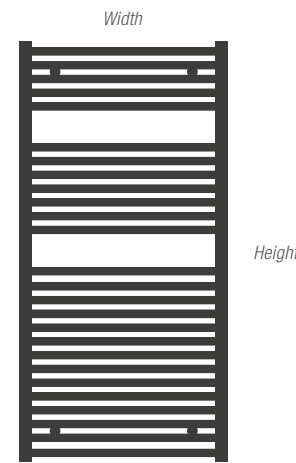

Hugo2 Hanger

Finish	Code	RRP*
400mm	THU-204-CP	£66.00
500mm	THU-205-CP	£79.00

Towel hangers can only be used with the Hugo2 towel rails

Three Easy Steps:

1

CHOOSE YOUR TOWEL RAIL SIZE & COLOUR

See page 157 for shape and finish.