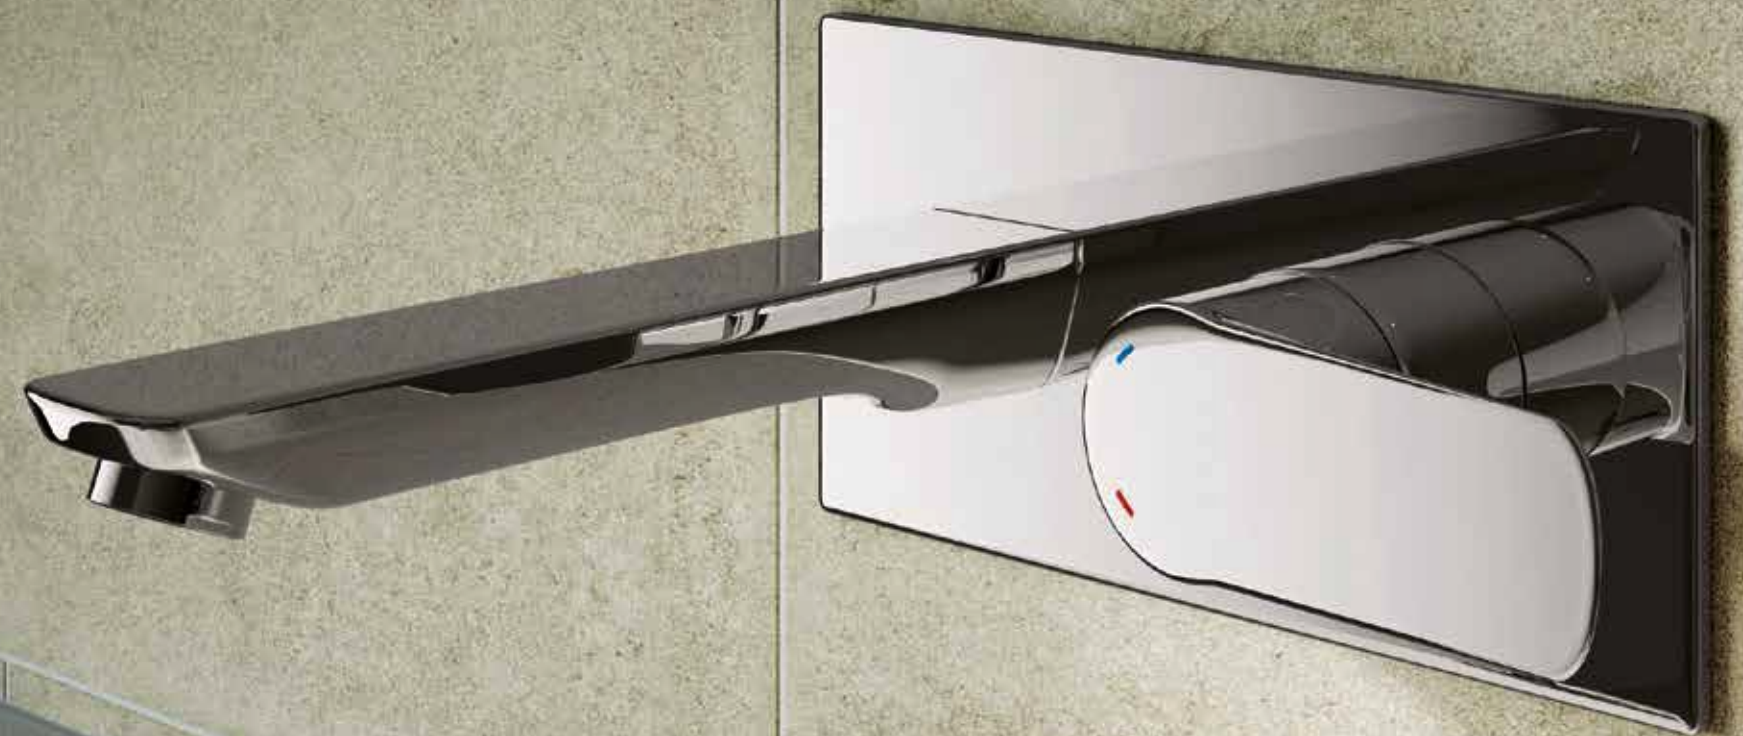

PACATO | Basin Tap, Bath Mixer & Bath Set

If the essence of a bathroom is the water that flows through it, the tap is the ultimate source. TISSINO's Pacato collection allows the humble tap to play a role deserving of its importance, bringing the finest Italian design that looks exquisite and performs like a dream.

The Pacato collection is designed with striking good looks in mind, with elegant chrome styling and a clever combination of crisp lines and soft curves.

/ Concealed Single Lever Basin Mixer