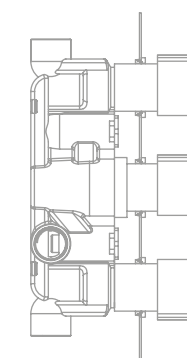

Concealed Triple Handle Thermostatic Shower Valves