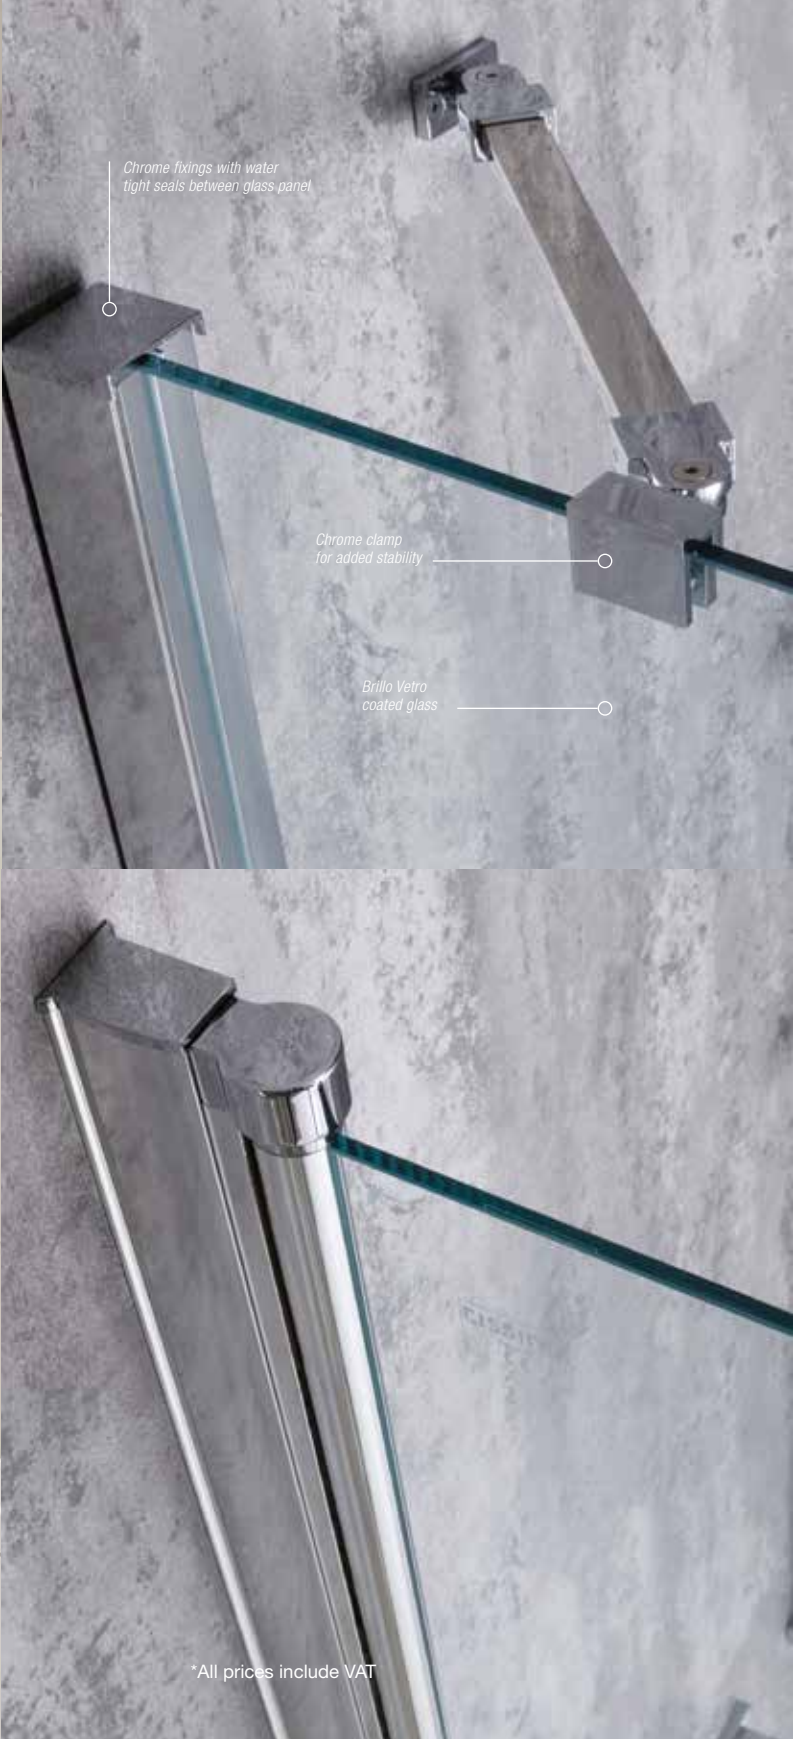

Chrome fixings with water tight seals between glass panel

Chrome clamp for added stability

Brillo Vetro coated glass

*All prices include VAT