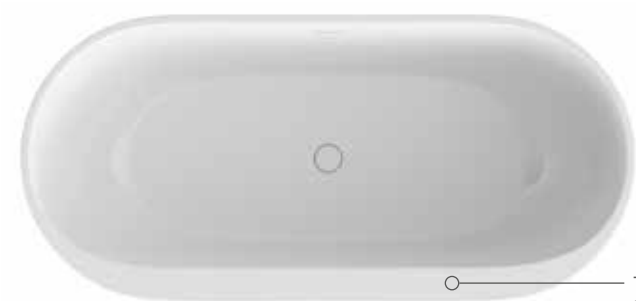

Tanaro Freestanding Bath with Ledge

Freestanding Bath with/without Ledge | TANARO