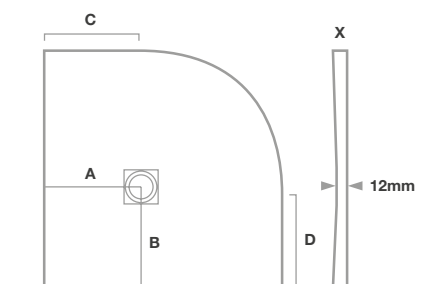

*All prices include VAT

0345 582 8000 | info@tissino.co.uk | tissino.co.uk