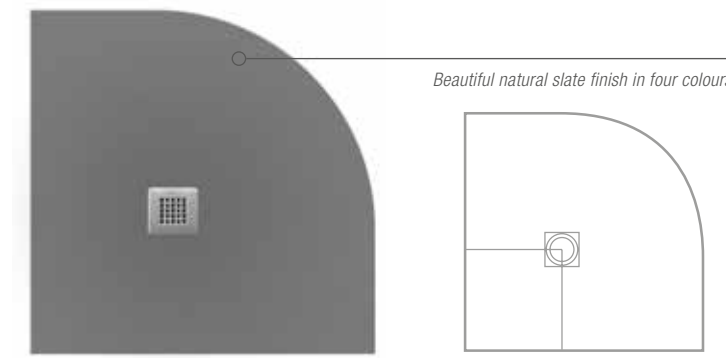

Giorgio Lux tray