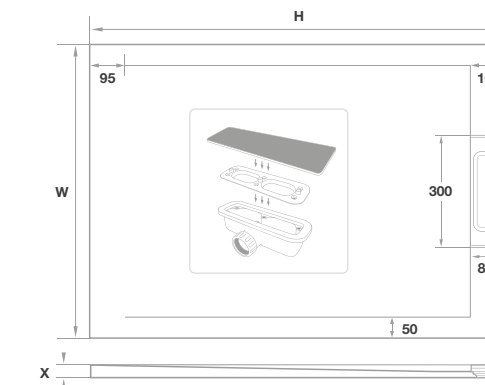

*All prices include VAT

Square & Rectangular Shower Trays | GIORGIO LUX

See inside cover for product features key

800mm Rectangle Shower Trays

Size (mm)	Graphite Slate	Grey Slate	White Slate	RRP*	X	Kg	Stock*
1000 x 800	TRG-803-RS	TRG-803-GS	TRG-803-WS	£761.00	25	26	●
1200 x 800	TRG-804-RS	TRG-804-GS	TRG-804-WS	£842.00	25	31	●
1400 x 800	TRG-805-RS	TRG-805-GS	TRG-805-WS	£902.00	27	40	●
1600 x 800	TRG-807-RS	TRG-807-GS	TRG-807-WS	£1,007.00	29	45	●
1700 x 800	TRG-808-RS	TRG-808-GS	TRG-808-WS	£1,048.00	29	49	●
1800 x 800	TRG-809-RS	TRG-809-GS	TRG-809-WS	£1,108.00	29	55	●
2000 x 800	TRG-811-RS	TRG-811-GS	TRG-811-WS	£1,174.00	31	55	●

Waste included with every tray

900mm Square / Rectangle Shower Trays

Size (mm)	Graphite Slate	Grey Slate	White Slate	RRP*	X	Kg	Stock*
900 x 900	TRG-832-RS	TRG-832-GS	TRG-832-WS	£722.00	31	26	●
1000 x 900	TRG-833-RS	TRG-833-GS	TRG-833-WS	£798.00	31	29	●
1200 x 900	TRG-834-RS	TRG-834-GS	TRG-834-WS	£931.00	31	34	●
1400 x 900	TRG-835-RS	TRG-835-GS	TRG-835-WS	£1,068.00	31	45	●
1600 x 900	TRG-837-RS	TRG-837-GS	TRG-837-WS	£1,207.00	31	50	●
1800 x 900	TRG-839-RS	TRG-839-GS	TRG-839-WS	£1,361.00	31	61	●
2000 x 900	TRG-841-RS	TRG-841-GS	TRG-841-WS	£1,514.00	31	61	●

Waste included with every tray

1000mm Square / Rectangle Shower Trays

Size (mm)	Graphite Slate	Grey Slate	White Slate	RRP*	X	Kg	Stock*
1200 x 1000	TRG-864-RS	TRG-864-GS	TRG-864-WS	£1,110.00	31	41	●

Waste included with every tray

*Availability:

- Shower trays are available for immediate delivery

0345 582 8000 | info@tissino.co.uk | tissino.co.uk