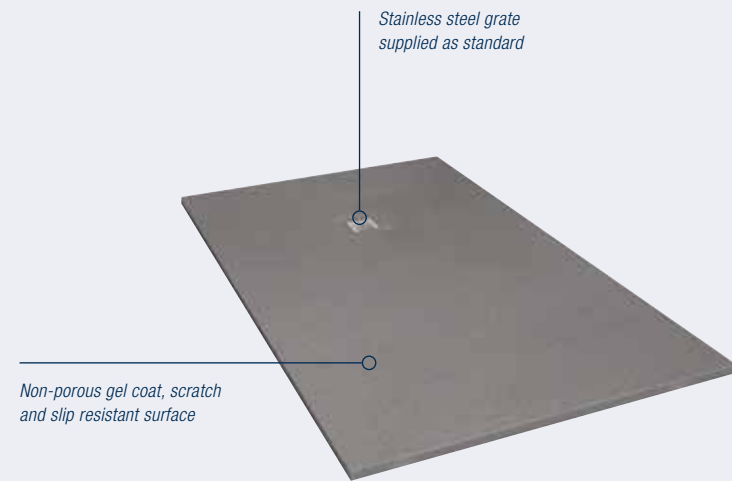

Giorgio2

Giorgio2 is a minimalist designed tray featuring a beautiful natural slate effect, available in four luxury colours and a wide selection of sizes.

A chrome grate is supplied as standard, alternatively a colour matched grate can be purchased to add that extra touch of class.

- / Beautiful natural slate effect finish
- / Highly durable, scratch & slip resistant surface
- / One free tube of colour matched adhesive & sealant with every tray
- / Includes a 34 l/m waste valve & stainless steel grate
- / Colour matched grates available
- / Wide selection of sizes
- / Edges can be trimmed up to 100mm
- / Wetroom compatible
- / 10 year guarantee

Check our website for further technical information

Square & Rectangular Shower Trays | GIORGIO2

See inside cover for product features key

Quadrant Shower Trays

Size (mm)	Black Slate	Graphite Slate	Grey Slate	White Slate	RRP*	A	B	C	D	X	Kg	Stock*
800 x 800	TRG-601-MN	TRG-601-RS	TRG-601-GS	TRG-601-WS	£597.00	300	350	300	300	25	19	●
900 x 900	TRG-602-MN	TRG-602-RS	TRG-602-GS	TRG-602-WS	£607.00	350	350	300	300	31	24	●
1000 x 1000	TRG-603-MN	TRG-603-RS	TRG-603-GS	TRG-603-WS	£725.00	420	420	355	355	31	28	●

Chrome grate and waste included with every tray

Quadrant Offset Shower Trays - Left Hand

Size (mm)	Black Slate	Graphite Slate	Grey Slate	White Slate	RRP*	A	B	C	D	X	Kg
1000 x 800	TRG-701-MN	TRG-701-RS	TRG-701-GS	TRG-701-WS	£642.00	270	270	450	250	27	25
1200 x 800	TRG-703-MN	TRG-703-RS	TRG-703-GS	TRG-703-WS	£698.00	270	270	650	250	27	29
1200 x 900	TRG-705-MN	TRG-705-RS	TRG-705-GS	TRG-705-WS	£744.00	270	270	650	350	27	34

Quadrant Offset Shower Trays - Right Hand

Size (mm)	Black Slate	Graphite Slate	Grey Slate	White Slate	RRP*	A	B	C	D	X	Kg
1000 x 800	TRG-702-MN	TRG-702-RS	TRG-702-GS	TRG-702-WS	£642.00	270	270	450	250	27	25
1200 x 800	TRG-704-MN	TRG-704-RS	TRG-704-GS	TRG-704-WS	£698.00	270	270	650	250	27	29
1200 x 900	TRG-706-MN	TRG-706-RS	TRG-706-GS	TRG-706-WS	£744.00	270	270	650	350	27	34

Chrome grate and waste included with every tray

*Availability:

- Shower trays are available for immediate delivery

Coloured Grate

Black Slate	Graphite Slate	Grey Slate	White Slate
TRG-901-MN	TRG-901-RS	TRG-901-GS	TRG-901-WS
RRP* £24.00	RRP* £24.00	RRP* £24.00	RRP* £24.00

Adhesive & Sealant

Black Slate	Graphite Slate	Grey Slate	White Slate	RRP*
TRG-902-MN	TRG-902-RS	TRG-902-GS	TRG-902-WS	£37.00

Colour matched to the Giorgio Series

One free tube of adhesive & sealant with every tray