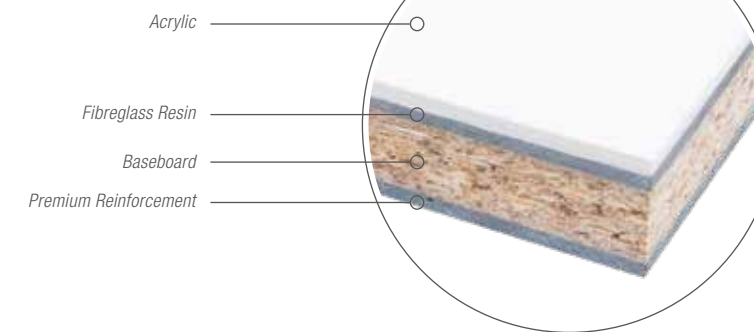

Perma Bianco

Perma Bianco bath panels are manufactured using a pliant acrylic and are an innovation that overcomes unsightly discolouration in bath panels. Our Tissino premium panels include a wooden core and a layer of resin reinforcement, this provides a highly robust rigid bath panel that is flat and will always maintain its beautiful finish. The acrylic runs right around the edges of the panel to allow for trimming if necessary.