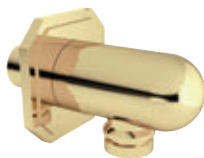

Belgravia Wall Outlet

Min 0.2 bar

◆ Unlacquered Brass
BL963Q £125