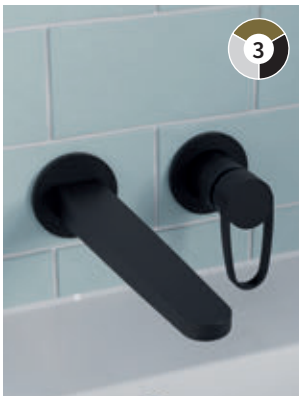

What's Your Style?

Whatever your style preference, Crosswater offers a wide range of contemporary and traditional bathroom ranges with matching basin mixers, bath fillers showers and accessories in to help you create your own perfect bathroom space.

3

FOILE
p. 6

3

3

3

3

6

4

3

3

3

3

4