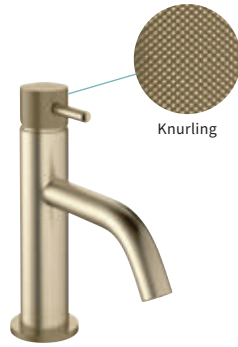

Knurling

Basin Monobloc With Knurled Handle

Without pop up waste
H: 165mm P: 120mm
Min 0.5 bar
WRAS Approved Product

◆ Brushed Brass
PRO110DNF_K **£279**