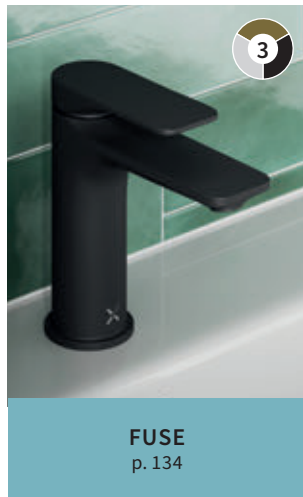

MARVEL
p. 118