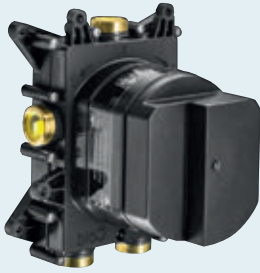

Bath Shower Mixer

H: 1116mm P: 238mm
Min 3 bar

◆ Matt Black	
MV415FM	£2899
◆ Chrome	
MV415FC	£2399

CROSSBOX

All CROSSBOX shower valves are thermostatically controlled for 100% safety. Trim sets include: flow control, thermostat, backplate and handles.