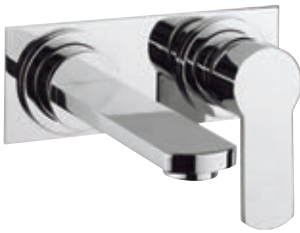

Basin 2 Hole Set

Without pop up waste

P: 167mm

Min 1 bar

◆ Matt Black

WP120WNM **£389**

◇ Chrome

WP120WNC **£345**