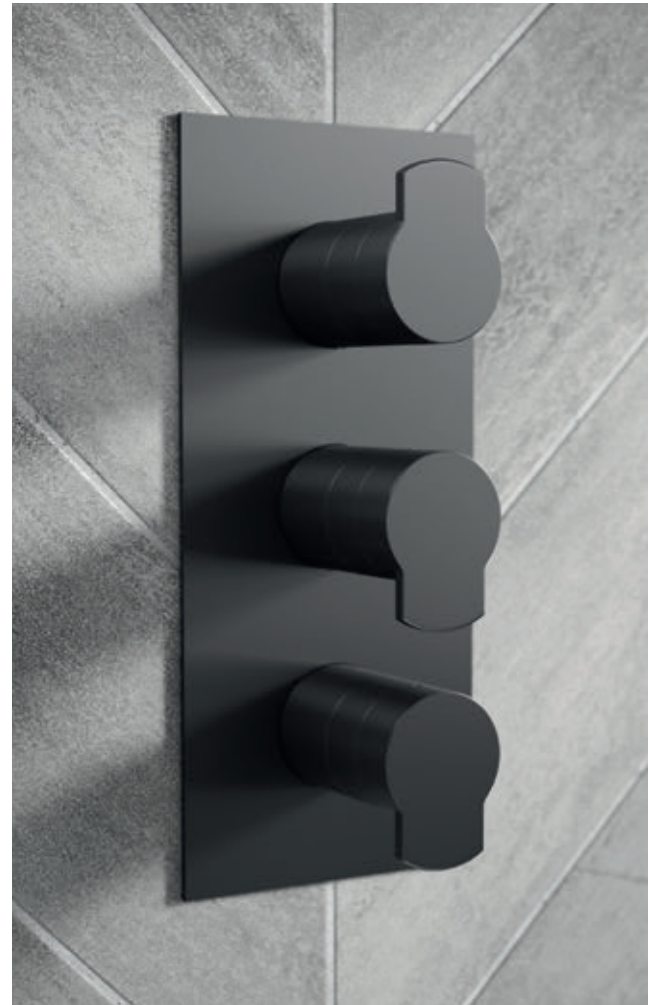

PIER

15 Year Guarantee*
Peace of mind

*Subject to online registration

PIER

Basin Monobloc

Without pop up waste
H: 135mm P: 125mm
Min 0.5 bar

- ◆ Chrome
PI110DNC **£239**
- ◇ Chrome/White
PI110DNW **£289**

Tall Basin Monobloc