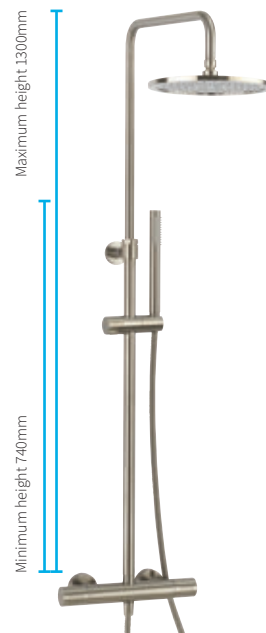

Central Thermostatic Shower Kit

Includes: Shower valve, adjustable riser and shower arm, Ø225mm round fixed head, handset, riser bracket and hose
Valve to head H: 1070mm
Compatible with RM-SHUTOFF
Min 1 bar
KIWA Approved Product

◆ Brushed Stainless Steel Effect
RM530WV+ **£699**