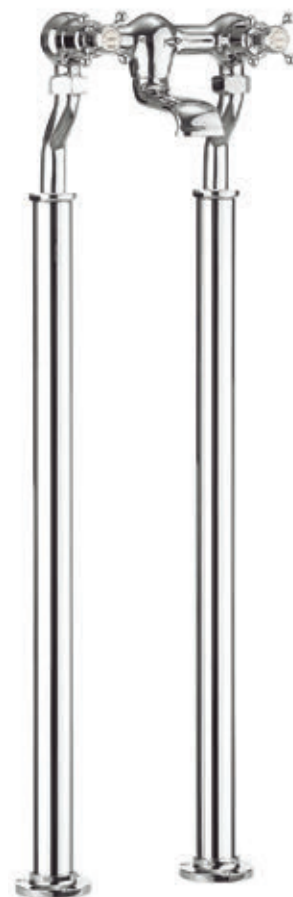

Bath Legs

Combine with BL322DC or BL422DC
for use with freestanding bathtubs