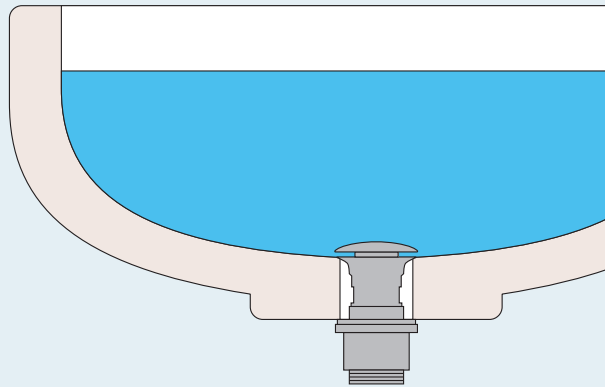

Unslotted Waste

If your basin doesn't have a built-in overflow, you will need a UNSLOTTED basin waste which is watertight and does not allow overflowing water to feed into the waste pipe.

Typically Crosswater wastes have a premium and straightforward click-clack mechanism which requires a single push to close and to open, but a permanently open free-flow waste is also available. The flip-top waste spins in within itself to close and open the water flow.