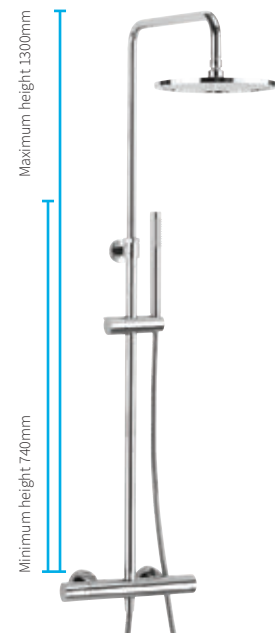

Central Thermostatic Shower Kit

Includes: Shower valve, adjustable riser and shower arm, Ø225mm round fixed head, handset, riser bracket and hose
Valve to head H: 1070mm
Compatible with RM-SHUTOFF
Min 1 bar
KIWA Approved Product

◆ Chrome
RM530WC+ **£599**