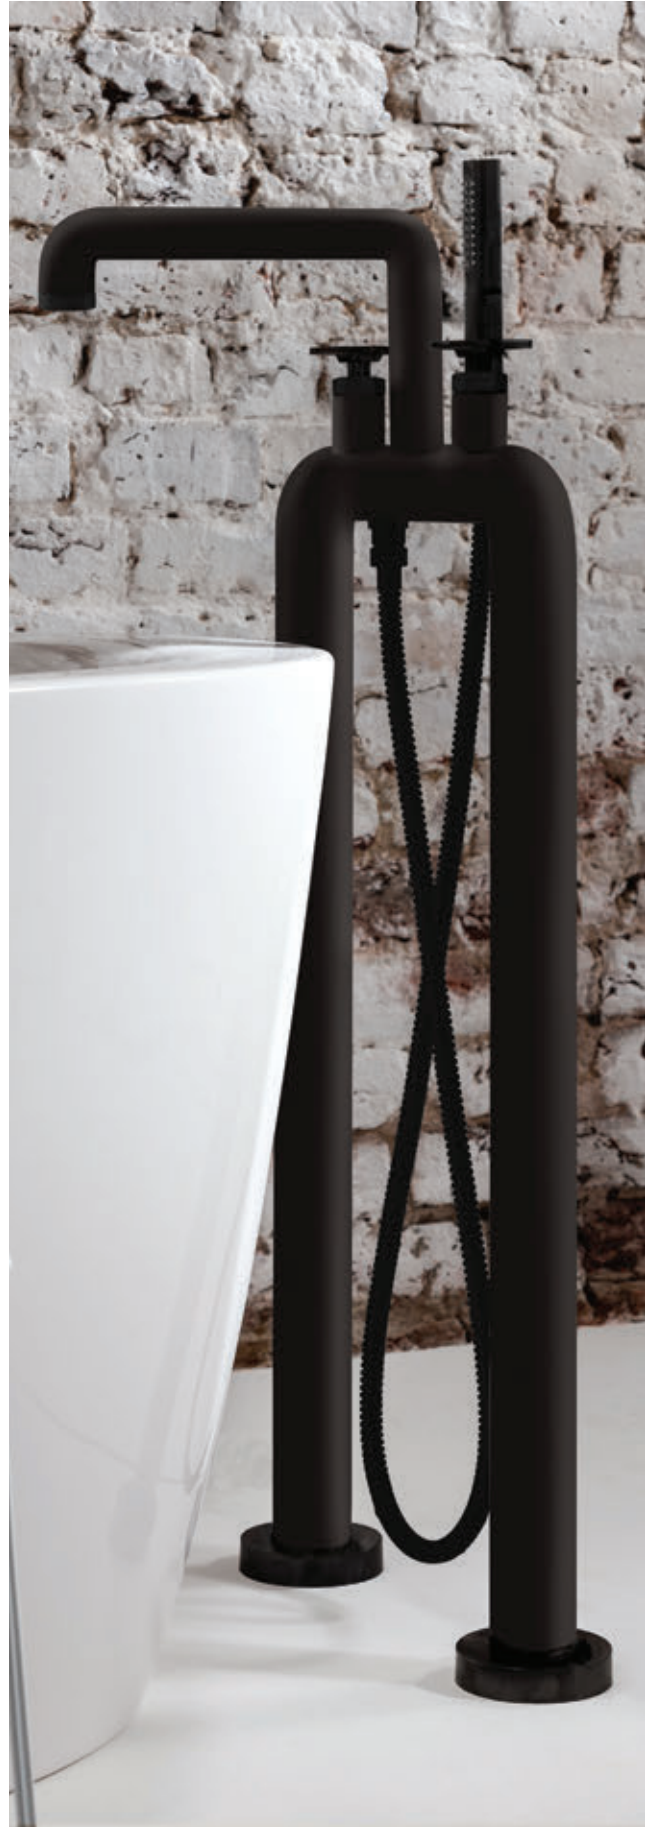

◆ Matt Black
UBPLATEM £559

Bath Spout

P: 230mm
Min 1 bar

◆ Matt Black
UB0370M £299

◆ Union Brass
UB0370U £299

◆ Brushed Black Chrome
UB0370B £299

UNION

1 Outlet 2 Handle Trimset