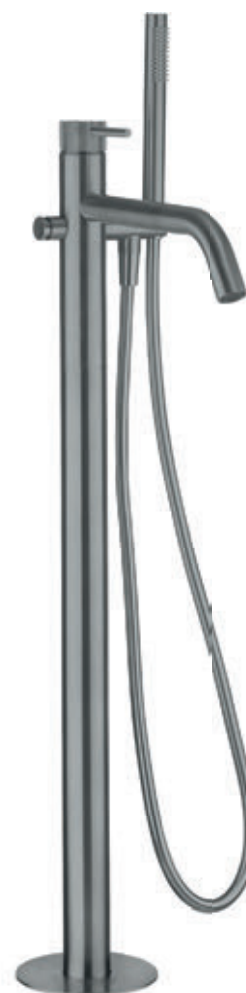

Tall Bottle Trap

With 400mm pipe

◆ 316 Slate

TS0402ST **£299**

NEW

Bath Shower Mixer

H: 905mm P: 300mm
Min 3 bar

◆ 316 Slate