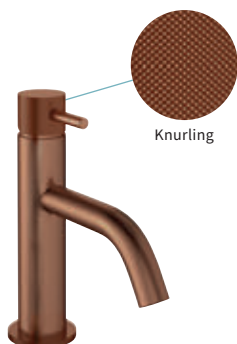

*Subject to online registration

MPRO Brushed Bronze

NEW
Basin Monobloc

Without pop up waste
H: 165mm P: 120mm
Min 0.5 bar
WRAS Approved Product

◆ Brushed Bronze
PRO110DNBZ **£279**

NEW
Basin Monobloc With Knurled Handle