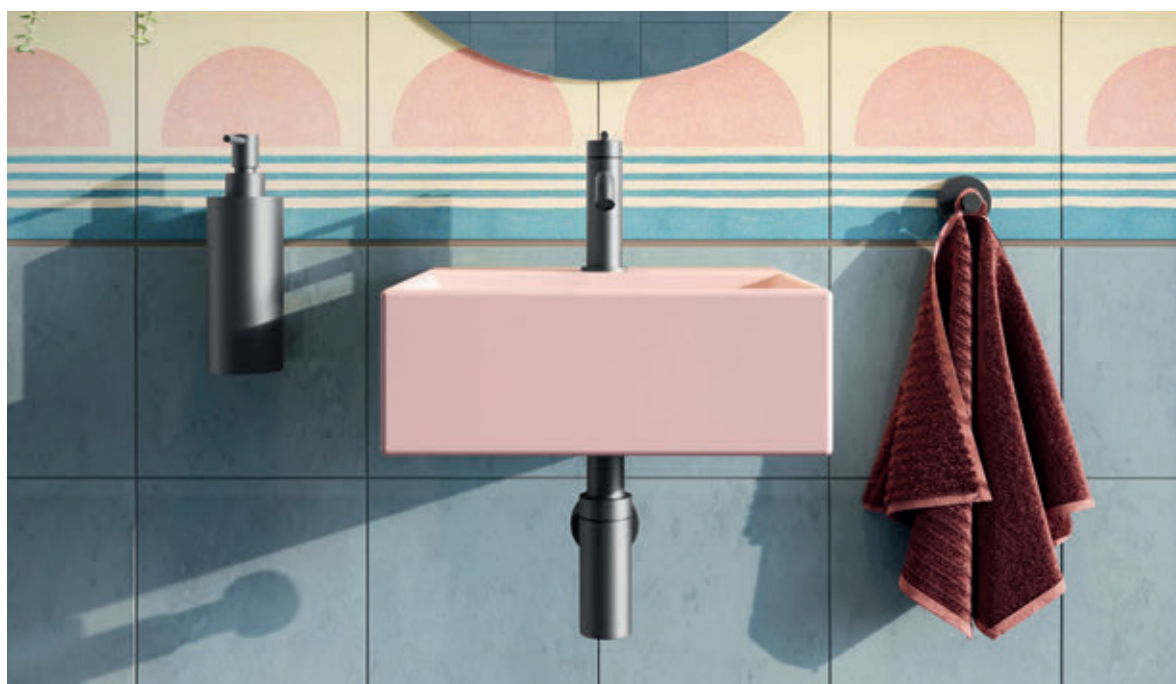

W: 660mm D: 78mm

◆ 316 Slate
TS013ST

£159

Scan to discover
more about
3ONE6 Lever

3ONE6 LEVER 316 Brushed Brass Effect

Superior to 304, 316 stainless steel offers advanced strength, durability and corrosion resistance. Created with lead-free material, precision manufacturing and strict quality controls to give our 3ONE6 taps a smooth water channel that prevents bacteria build-up.