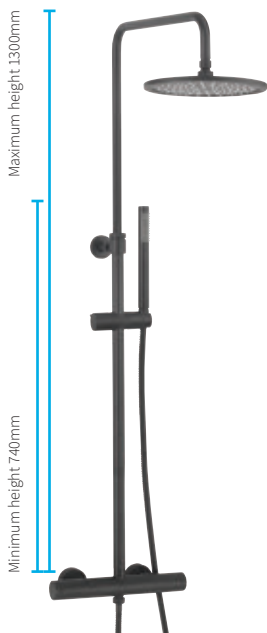

MULTIFUNCTION SHOWERS

15 Year Guarantee*
Peace of mind

Central Thermostatic Shower Kit

Includes: Shower valve, adjustable riser and shower arm, Ø225mm round fixed head, handset, riser bracket and hose
Valve to head H: 1070mm
Compatible with RM-SHUTOFF
Min 1 bar
KIWA Approved Product

◆ Matt Black
RM530WM+ **£699**