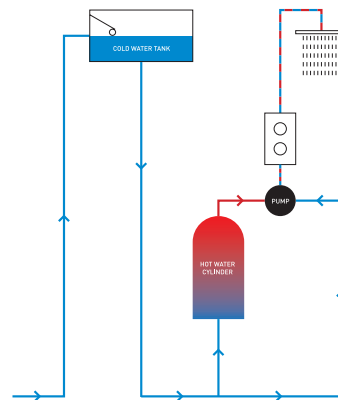

Pump Assisted

High-Pressure Systems (0.5 bar and above)

- You have a booster pump fitted.

Where a gravity flow of water is more than 0.6lpm, this is known as a 'Positive Head' condition (e.g. when your shower head is positioned lower than your cold water storage tank). In this situation, a positive shower pump can be used.

A 'Negative Head' condition is when the gravity flow of water is less than 0.6lpm (e.g. when your shower head is positioned above the cold water tank level). In these conditions, a negative head pump must be used.

Negative shower pumps will work in both positive and negative head conditions. So, for example, in a situation where there is a shower head above and below the water tank level, one negative shower pump can be used for both.

By matching the pump output to the required flow, you can install any of our products e.g. a 3 bar pump ensures you can select all products marked 0.2 – 3.0 bar.