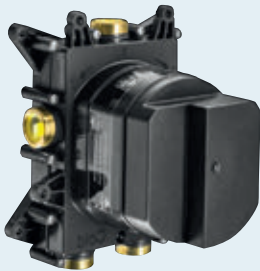

Crossbox Universal Box

Easy-fit installation box
Install with a 1, 2 or 3 outlet Crossbox Trimset
WRAS Approved Product

CROSSBOX **£165**

NEW
Crossbox 1 Outlet Trimset

Must be installed with a Crossbox Universal Box
Min 1 bar