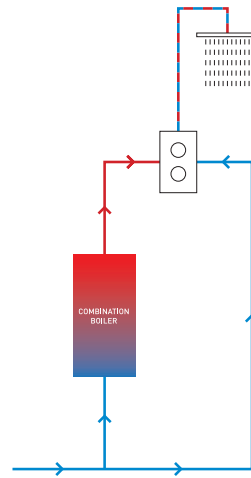

Combination Boiler

High Pressure Systems

- You have a combination boiler that heats water on demand.
- You do not have any storage tanks.
- You do not have a shower pump installed.

If all of the above apply to your home, you can choose any product from 0.2 – 1.0 bar.