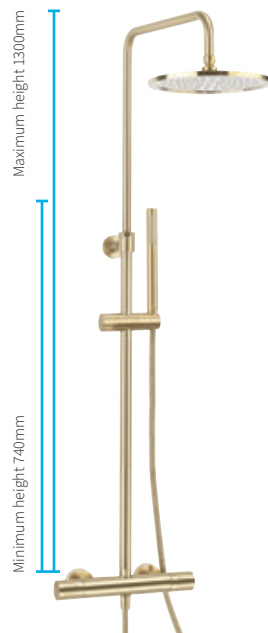

Central Thermostatic Shower Kit

Includes: Shower valve, adjustable riser and shower arm, Ø225mm round fixed head, handset, riser bracket and hose
Valve to head H: 1070mm
Compatible with RM-SHUTOFF
Min 1 bar
KIWA Approved Product

◆ Brushed Brass
RM530WF+ **£699**