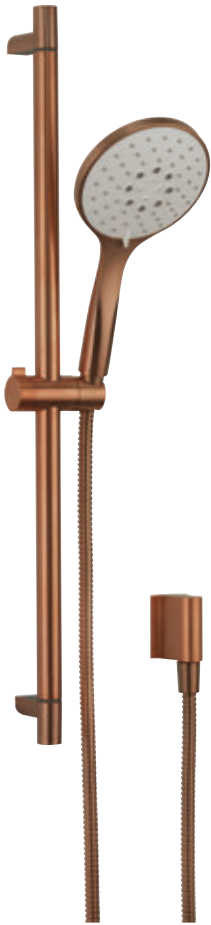

MPRO Brushed Bronze

NEW
Shower Kit

Pack includes:
PRO633F 130mm three mode easy clean handset
PRO600F 700mm slide rail
PRO980BZ smooth shower hose 1500mm
PRO955F wall outlet
Min 0.5 bar

◆ Brushed Bronze
MPROKITBZ £529

W: 20mm D: 30mm

◆ Brushed Bronze
PRO021BZ £75