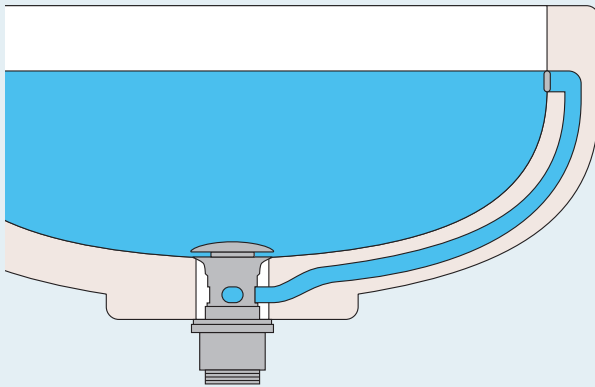

BASIN WASTES & TRAPS

15 Year Guarantee*
Peace of mind

Basin wastes to match your bathroom perfectly

The most popular Crosswater waste is universal, which will work with basins with or without an overflow. Separate slotted and unslotted options are also available, which adds simple pop-out cleaning.

Slotted Waste

If your basin has a built-in overflow, you will need a SLOTTED basin waste which will allow overflow water to be drained, whether the waste is open or not.