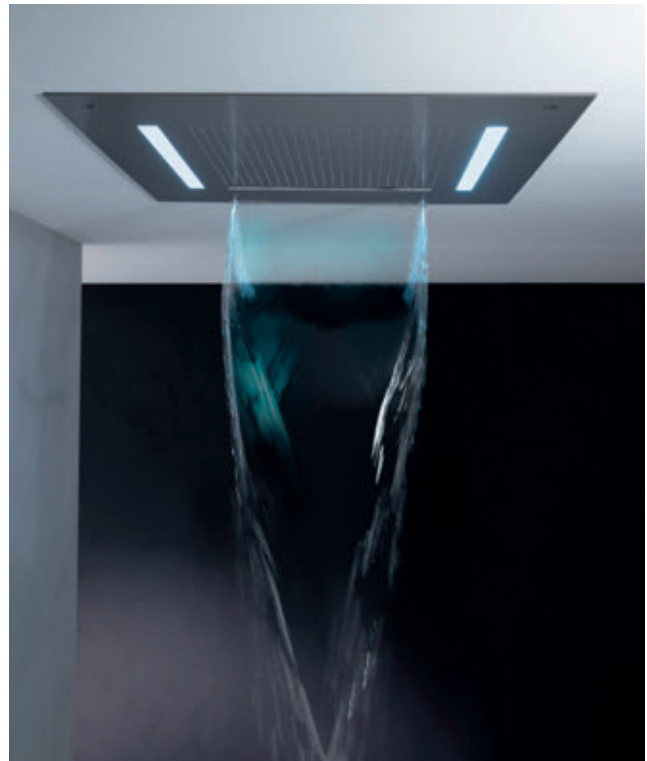

Waterfall

For those moments when you need a truly refreshing shower our Tranquil 500 shower heads include a waterfall mode, delivering a cascade of flowing water directly from the ceiling.

**Products with lights requiring mains power must be installed by an electrical engineer in compliance with IEE wiring regulations.