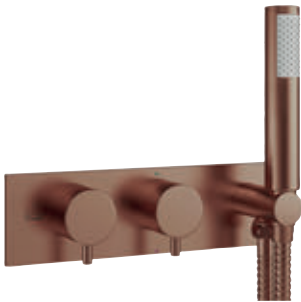

◆ Brushed Bronze
PRO3001LBPBZ **£279**

Concealed Thermostatic Valve

Min 0.2 bar
 WRAS, KIWA & TMV2 Approved Product

3 Outlet Valve
WLBP3001R+ **£389**

NEW
2 Outlet 2 Handle Trimset & Handset
 Etched with bath/handset
 Must be installed with a concealed valve