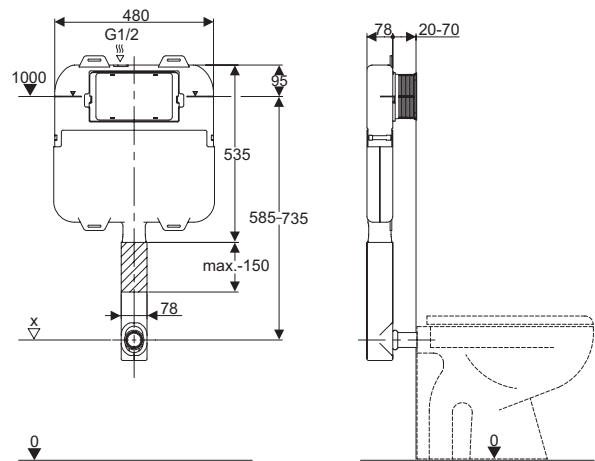

Included as standard

Our concealed toilet cisterns all include:

- UK sized inlet and outlet pipe work
- Water saving dual flush cistern – factory set at 6/3 litre adjustable to 4.5/3 litre
- Simple mechanical or cable connection method to ensure high performance
- Accessible isolating valve
- Compatible with all Crosswater flush plates

Standard Height Concealed Cistern

0.46m Height Concealed Cistern

Dual flush
Top & front flush
Compatible with our wide range of flush plates
Maximum supply pressure 6 bar
w 404 x d 465 x h 140mm
WRAS Approved Product

WCC47X46+2

£190

Taller Concealed Cistern

0.53m Height Concealed Cistern

Dual flush
Top & front flush
Compatible with our wide range of flush plates
Maximum supply pressure 6 bar
w 480 x d 78 x h 535mm
WRAS Approved Product

WCC57X46+2

£265

Slim Line Concealed Cistern

NEW

0.36m Height Concealed Cistern with Chrome Flush

Dual flush
Cable flush operation
Supplied with chrome flush button, see right for optional upgrades
Maximum supply pressure 6 bar
w 390 x d 115 x h 345mm
WRAS Approved Product

WCC39X45C

£135

Optional Flush Button Upgrades

NEW

Matt Black

Mechanical operation
ABS

WCCBUTTONMB

£20

NEW

Brushed Brass

Mechanical operation
ABS

WCCBUTTONF

£25

NEW

Brushed Stainless Steel Effect

Mechanical operation
ABS

WCCBUTTONV

£25