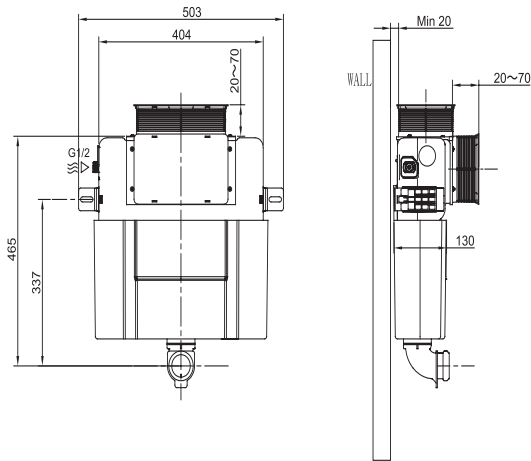

Included as standard

Our concealed toilet cisterns all include:

- UK sized inlet and outlet pipe work
- Water saving dual flush cistern – factory set at 6/3 litre adjustable to 4.5/3 litre
- Simple mechanical or cable connection method to ensure high performance
- Accessible isolating valve
- Compatible with all Crosswater flush plates

Standard Height Concealed Cistern

0.46m Height Concealed Cistern

Dual flush
Top & front flush
Compatible with our wide range of flush plates
Maximum supply pressure 6 bar
w 404 x d 465 x h 140mm
WRAS Approved Product

WCC47X46+2

£190