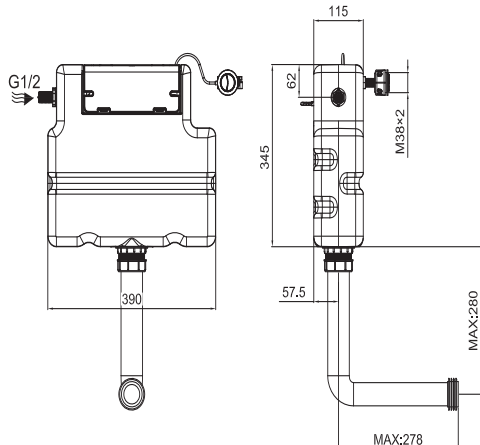

WCC39X45C

£135

Optional Flush Button Upgrades

NEW

Matt Black

Mechanical operation
ABS

WCCBUTTONMB

£20