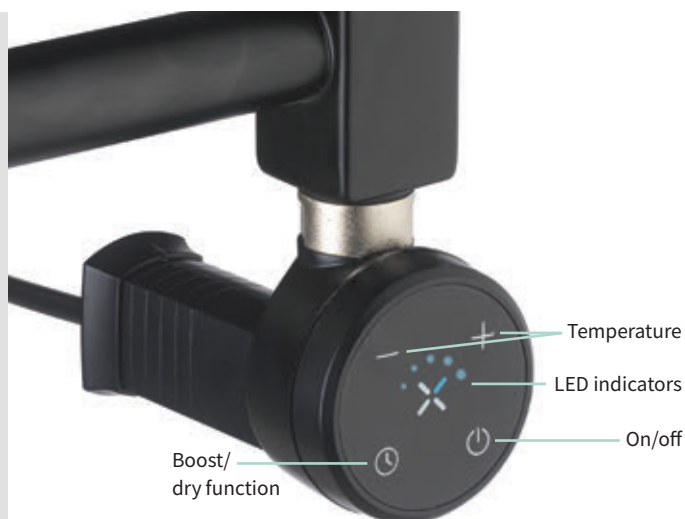

Why Choose Electric?

Our MPRO Electric towel warmers are supplied with a control dial, instead of a traditional valve, which includes innovative features:

- 5 temperature settings ranging from 30°C to 60°C.
- An electronic temperature sensor that guarantees precise temperature control
- Illuminated LED indicators display the set temperature level and the status of the heating
- Dryer/Boost on demand function allows the setting of a higher heating power for two hours, after which the element returns to the previous setting
- In the event of a power failure the element remembers the previous settings therefore making it suitable for connection to external timers

You can rely on the safety of our MPRO Electric towel warmers:

- The element is equipped with frost protection and double protection against overheating
- The display shows warning indicators in case of malfunction
- An active safety feature in case the rail runs dry
- Low power consumption in a standby mode