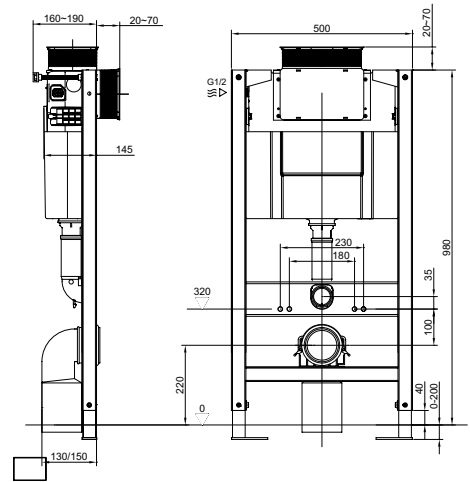

0.98m Toilet Frame

0.98m Height Toilet Frame

Dual flush
Front flush only
Maximum supply pressure 6 bar
Compatible with our wide range of flush plates
WRAS Approved Product

WCF98X50+2

£455