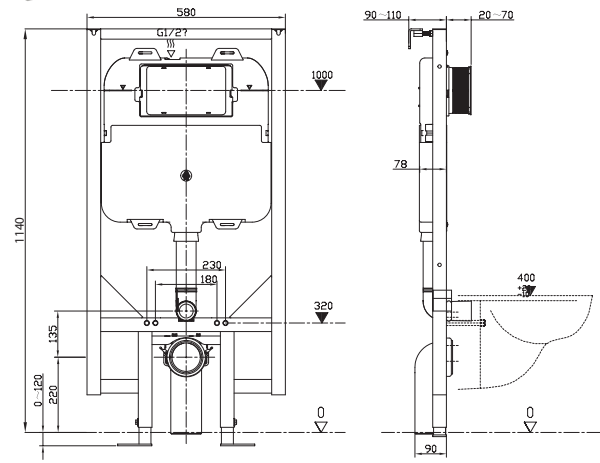

Included as standard

Our wall hung toilet support frames all include:

- Water saving dual flush cistern
- Epoxy power coated steel frame, tested to take up to 400kg weight
- For wall hung toilets with connection dimensions in accordance with EN 33:2011
- Compatible with all Crosswater flush plates
- Large feet for easy rear fixing (specially designed for UK timber floor)

- Supplied complete with all fittings for installation
- Easy install wall brackets for vertical or horizontal fixing
- Adjustable feet with rubber sound deadening pads
- Full UK specification to EN 14055 Class 2
- Easy install wall brackets for vertical or horizontal fixing

0.82m Toilet Frame

0.82m Height Toilet Frame

Dual flush
Top & front flush
Maximum supply pressure 6 bar
Compatible with our wide range of flush plates
WRAS Approved Product

WCF82X50+2

£440

0.98m Toilet Frame

0.98m Height Toilet Frame

Dual flush
Front flush only
Maximum supply pressure 6 bar
Compatible with our wide range of flush plates
WRAS Approved Product

WCF98X50+2

£455

1.12m Toilet Frame

1.12m Height Toilet Frame

Dual flush
Front flush only
Maximum supply pressure 6 bar
Compatible with our wide range of flush plates
WRAS Approved Product

WCF118X50+2

£450

Ultra Slim 1.14m Toilet Frame

Ultra Slim 1.14m Height Toilet Frame

Dual flush
Front flush only
Maximum supply pressure 6 bar
Compatible with our wide range of flush plates
WRAS Approved Product

WCF118X50-VS+2

£470