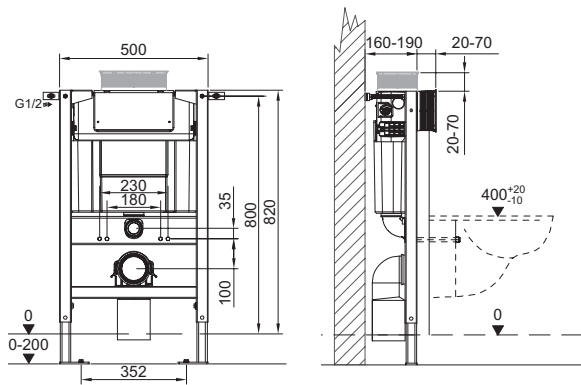

Included as standard

Our wall hung toilet support frames all include:

- Water saving dual flush cistern
- Epoxy power coated steel frame, tested to take up to 400kg weight
- For wall hung toilets with connection dimensions in accordance with EN 33:2011
- Compatible with all Crosswater flush plates
- Large feet for easy rear fixing (specially designed for UK timber floor)

- Supplied complete with all fittings for installation
- Easy install wall brackets for vertical or horizontal fixing
- Adjustable feet with rubber sound deadening pads
- Full UK specification to EN 14055 Class 2
- Easy install wall brackets for vertical or horizontal fixing

0.82m Toilet Frame

0.82m Height Toilet Frame

Dual flush
Top & front flush
Maximum supply pressure 6 bar
Compatible with our wide range of flush plates
WRAS Approved Product

WCF82X50+2

£440