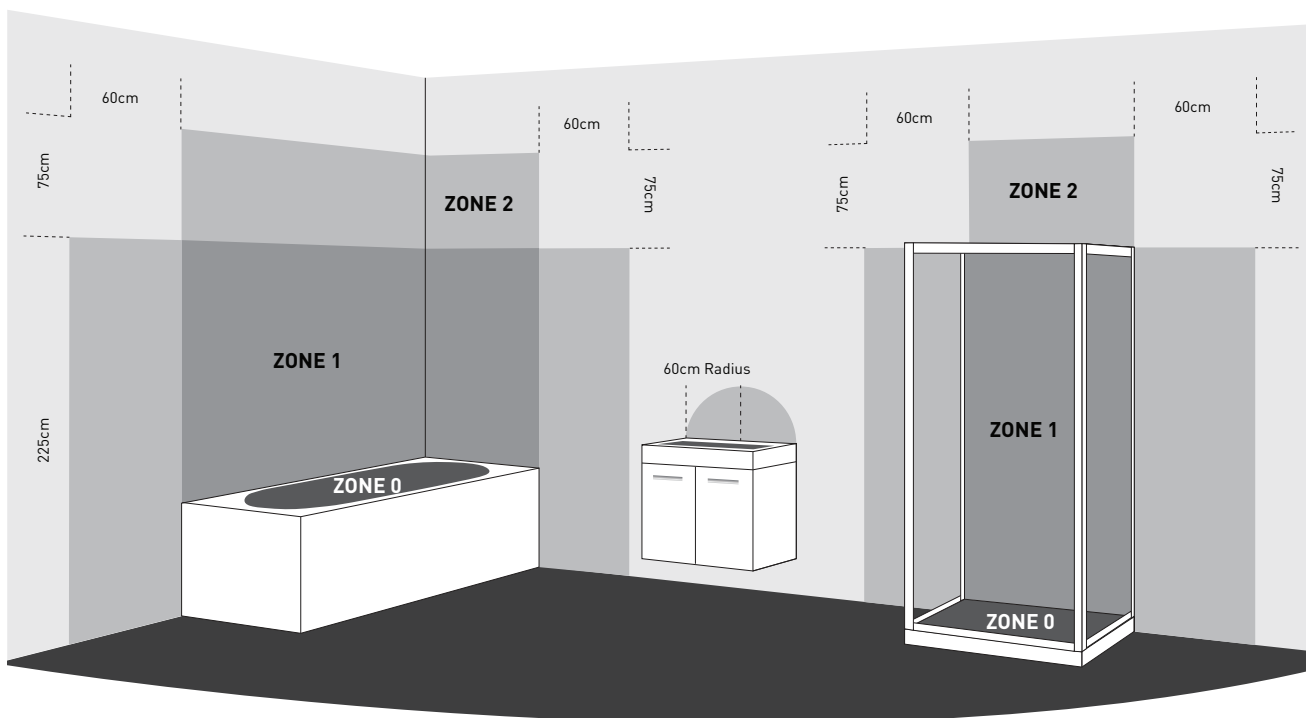

Electrical Information

The diagram below is supplied as a guide to Bathroom Zones as referred to in IP ratings of the over mirror lamps and electric heating elements. Please refer to the latest edition of BS 7671:2008(2011) to ensure conformity.

It is important to install light fittings and electric Towel Warmer elements in the correct bathroom zone i.e. the zone referred to in the IP rating of the element. This is not an installation guide and reference should be made to the latest edition of the IET Wiring Regulations or a qualified electrician member of NICEIC or IET.

Zone 0 is inside the bath or shower tray itself. Any appliance used in this zone must be rated at least IP67 which is total immersion proof.

Zone 1 is the area above the bath or shower tray to a height of 2.25m from the floor. In this zone a minimum rating of IP44 is required and elements must also be protected by a 30mA residual current device (RCD) to protect the circuit. The electrical connection to the power supply for these appliances must be in Zones 2/3 of the bathroom in compliance with BS 7671:2008(2011) - IEE Wiring Regulations.

Zone 2 is an area stretching 0.6m outside the perimeter of the bath and to a height of 2.25m from the floor. In this zone an IP rating of at least IP44 is required. In addition it is good practice to consider the area around a washbasin, within a 60cm radius of any tap to be considered as zone 2.

Crosswater IP44 lamps come without a pull switch, and are designed to be operated via an existing and suitable room light switch.

Failure to have electrical products installed and certificated by a qualified electrical engineer will invalidate any product guarantee.

For full details reference should be made to the latest copy of the IEE wiring regulations and all applicable British Standard and European norm specifications.