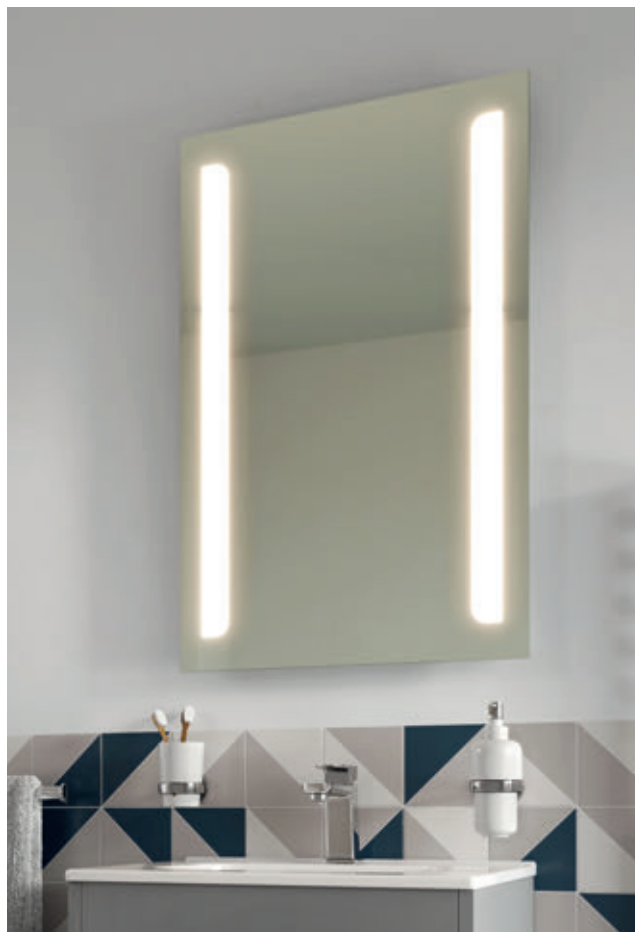

5 Year Guarantee*
Peace of mind

Elite Lit Mirror

PIR sensor on/off switch
84 x 5W LEDs - daylight 6400K
Heated demister pad 310 x 450mm 22w
5mm mirror glass with safety film backing EN6206.1961
IP44 Class 1 rated
Portrait or landscape hanging
w 500 x d 32 x h 800mm

ME8050B

£395

Crystal clear reflection with an array of features

Elite mirrors feature a no-touch on/off switch as well as heated de-misting pads which turn on in conjunction with the energy saving LED lights and gently warm just above room temperature to cleverly remove mist.