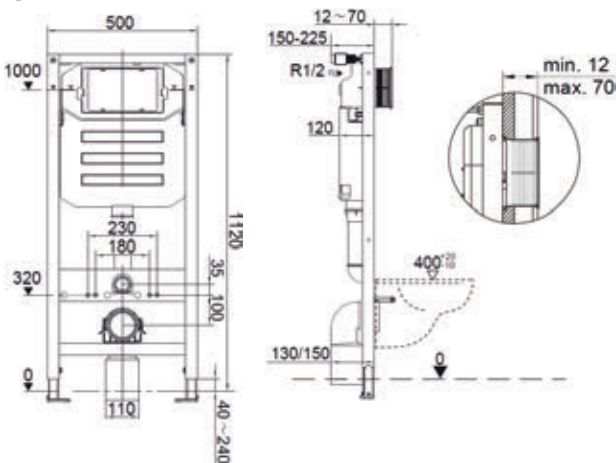

Included as standard

Our wall hung toilet support frames all include:

- Water saving dual flush cistern
- Epoxy power coated steel frame, tested to take up to 400kg weight
- For wall hung toilets with connection dimensions in accordance with EN 33:2011
- Compatible with all Crosswater flush plates
- Large feet for easy rear fixing (specially designed for UK timber floor)

- Supplied complete with all fittings for installation
- Easy install wall brackets for vertical or horizontal fixing
- Adjustable feet with rubber sound deadening pads
- Full UK specification to EN 14055 Class 2
- Easy install wall brackets for vertical or horizontal fixing

0.82m Toilet Frame

0.82m Height Toilet Frame

Dual flush
Top & front flush
Maximum supply pressure 6 bar
Compatible with our wide range of flush plates
WRAS Approved Product

WCF82X50+2

£440

0.98m Toilet Frame

0.98m Height Toilet Frame

Dual flush
Front flush only
Maximum supply pressure 6 bar
Compatible with our wide range of flush plates
WRAS Approved Product

WCF98X50+2

£455

1.12m Toilet Frame

1.12m Height Toilet Frame

Dual flush
Front flush only
Maximum supply pressure 6 bar
Compatible with our wide range of flush plates
WRAS Approved Product

WCF118X50+2

£450

Ultra Slim 1.14m Toilet Frame

Ultra Slim 1.14m Height Toilet Frame

Dual flush
Front flush only
Maximum supply pressure 6 bar
Compatible with our wide range of flush plates
WRAS Approved Product

WCF118X50-VS+2

£470