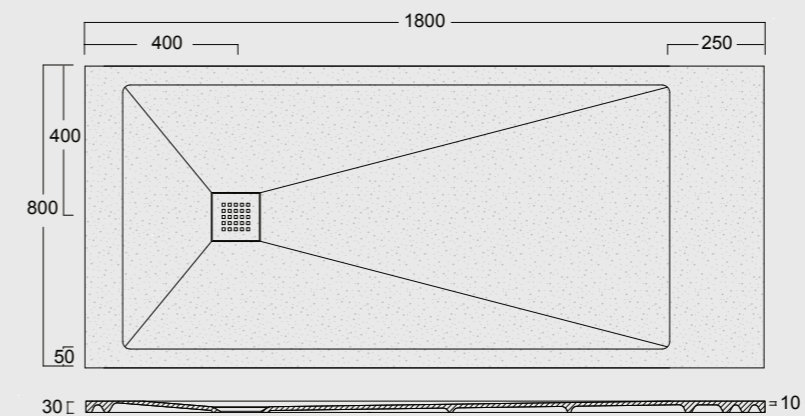

Cod. MPD8001800S01
Piatto doccia Endless Solytex® 80x180
con cover in acciaio inox 304,
piletta non inclusa
Endless Shower tray Solytex® 80x180
with 304 stainless steel cover,
drain not included