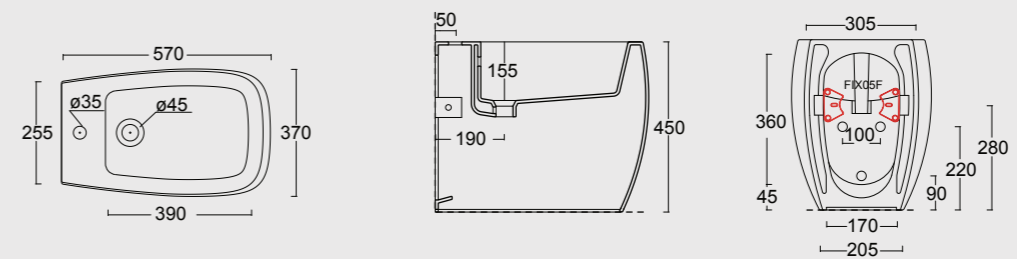

Cod. 33110101

Bidet Nur
Bidet Nur