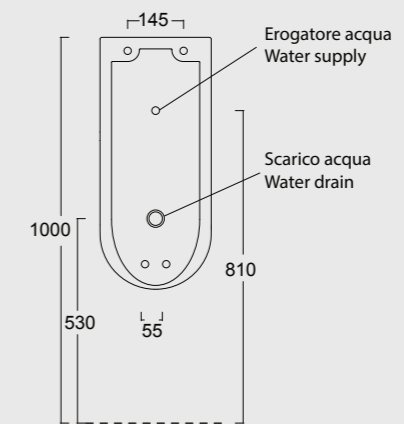

Cod. 22260101

Orinatoio sospeso Form
Form wall hung urinal

Cod. 22260101 CW

Orinatoio sospeso Form con fori per coprivaso
Form wall hung urinal with seat-cover holes