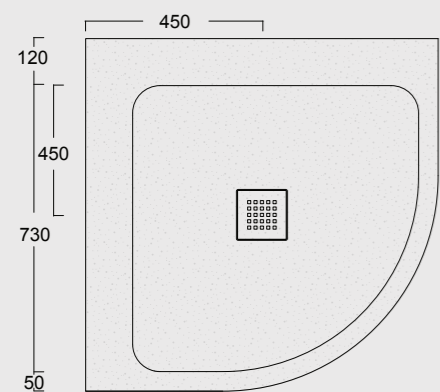

Cod. MPD900900AS01
Piatto doccia Endless Solytex® 90x90
Semicircolare con cover in acciaio inox 304,
piletta non inclusa
Endless Semicircular Shower tray Solytex® 90x90
with 304 stainless steel cover,
drain not included