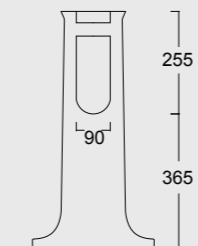

Cod. 28260101

Lavabo Consolle Boheme 95
Boheme Washbasin Consolle 95

Cod. 28270101

Gamba in ceramica per consolle Boheme 95
Boheme ceramic leg for Washbasin Consolle 95

Cod. 28230101

Lavabo Boheme 70
Boheme Washbasin 70