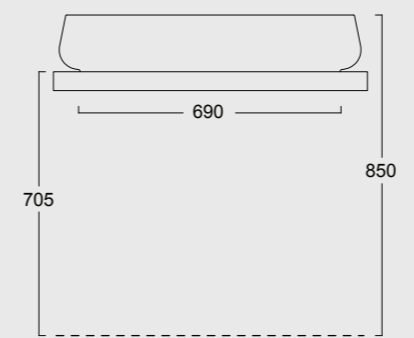

Cod. 33190101

Lavabo Nur 80x40 Plan
Nur washbasin 80x40 Plan