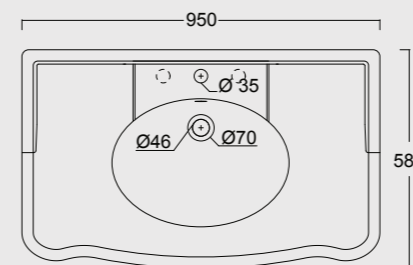

Cod. 28260101

Lavabo Consolle Boheme 95
Boheme Washbasin Consolle 95

Cod. 28270101

Gamba in ceramica per consolle Boheme 95
Boheme ceramic leg for Washbasin Consolle 95