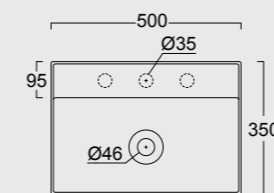

Colore bianco matt
White matt color

Cod. 31270101S

Lavabo Hide 50x35 sospeso
Hide washbasin 50x35 wall hung

Cod. PA50H

Portasalviette
Towel holder