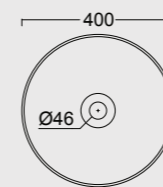

Colore grigio matt
Grey matt color

Cod. 32180101

Lavabo Unica Round ø40 h20
Unica Round washbasin ø40 h20