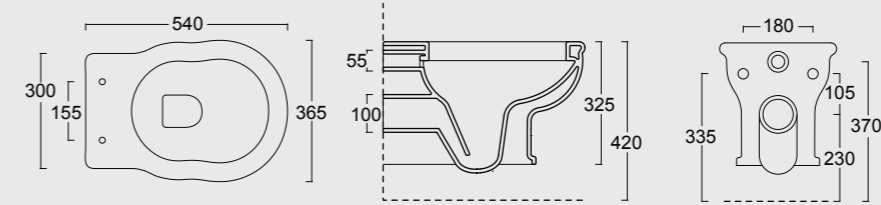

Cod. 28210101
Vaso boheme scarico a parete
WC boheme btw with s outlet

Cod. 28220101
Bidet Boheme monoforo
Bidet Boheme single tap hole

Cod. 28230101S

Vaso sospeso Boheme
Boheme wall hung WC

Cod. 28240101S