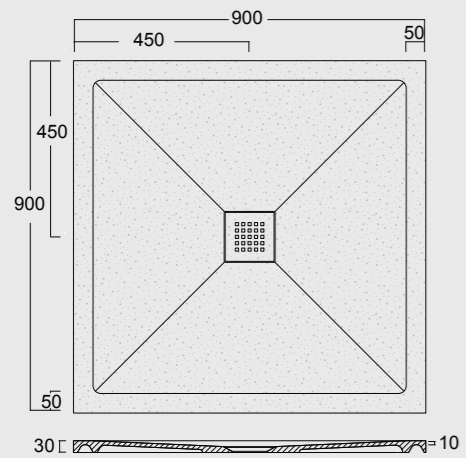

Cod. MPD900900S01
Piatto doccia Endless Solytex® 90x90
con cover in acciaio inox 304,
piletta non inclusa
Endless Shower tray Solytex® 90x90
with 304 stainless steel cover,
drain not included