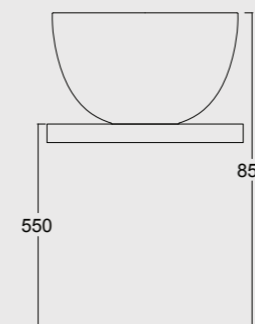

Colore caffè matt
Coffee matt color

Cod. 32160101

Lavabo Unica Round ø50 h30
Unica Round washbasin ø50 h30