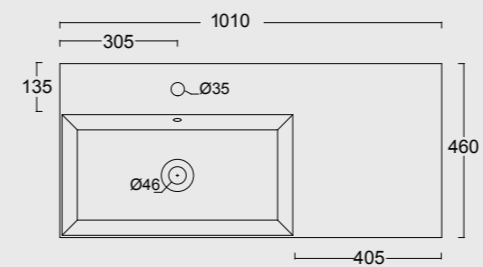

Cod. PA100H
Portasalviette
Towel holder

NEW Cod. 343370101

Lavabo Spy 121x46
Spy washbasin 121x46

Cod. PA60H
Portasalviette
Towel holder

Colore verde alpi matt
Alpi green matt color

Cod. 34360101

Lavabo Spy 101x46 Plan a dx
Spy washbasin 101x46 Plan dx