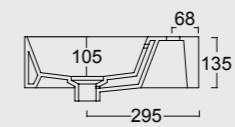

Cod. 34340101

Lavabo Spy 81x46 Plan a dx
Spy washbasin 81x46 Plan dx

Cod. PA80H
Portasalviette
Towel holder