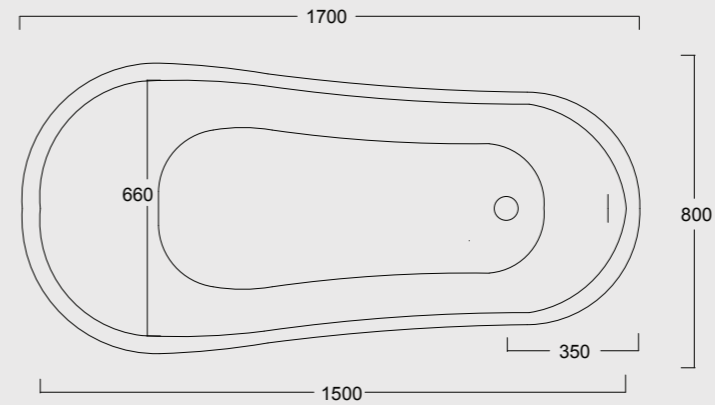

Cod. 28240101

Colonna in ceramica per lavabo Boheme 70
Ceramic pedestal for Boheme Washbasin 70

BOHEME

Cod. VABO

Vasca Boheme in acrilico 170x80
Acrylic Boheme bathtube 170x80

Cod. 28200101
Vaso boheme scarico a terra
WC boheme btw with p outlet