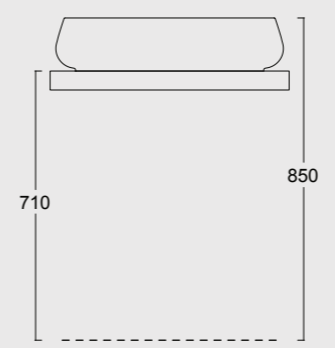

Cod. 33250101
Lavabo Nur 60x35
Nur washbasin 60x35