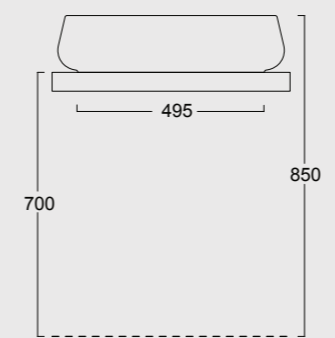

Cod. 33210101

Lavabo Nur 60x45 Plan
Nur washbasin 60x45 Plan