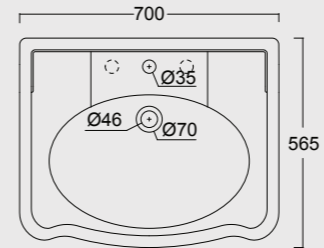

Cod. 28260101

Lavabo Consolle Boheme 95
Boheme Washbasin Consolle 95

Cod. 28270101

Gamba in ceramica per consolle Boheme 95
Boheme ceramic leg for Washbasin Consolle 95

Cod. 28230101

Lavabo Boheme 70
Boheme Washbasin 70