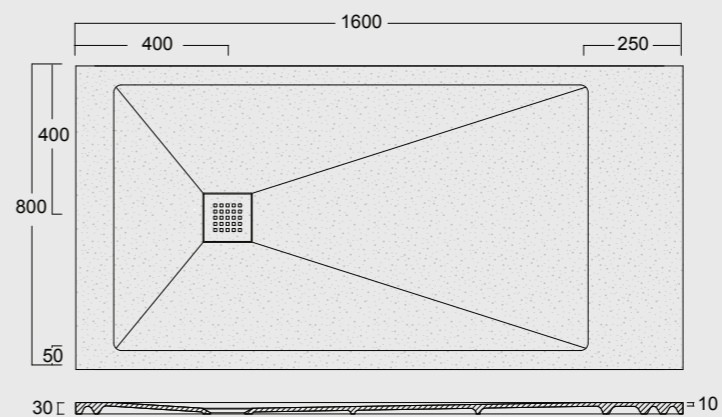

Cod. MPD8001600S01
Piatto doccia Endless Solytex® 80x160
con cover in acciaio inox 304,
piletta non inclusa
Endless Shower tray Solytex® 80x160
with 304 stainless steel cover,
drain not included