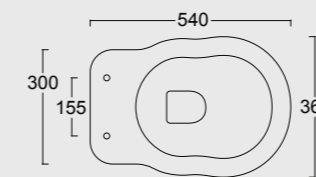

Cod. 28240101

Colonna in ceramica per lavabo Boheme 70
Ceramic pedestal for Boheme Washbasin 70

BOHEME

Cod. VABO

Vasca Boheme in acrilico 170x80
Acrylic Boheme bathtube 170x80

Cod. 28200101
Vaso boheme scarico a terra
WC boheme btw with p outlet