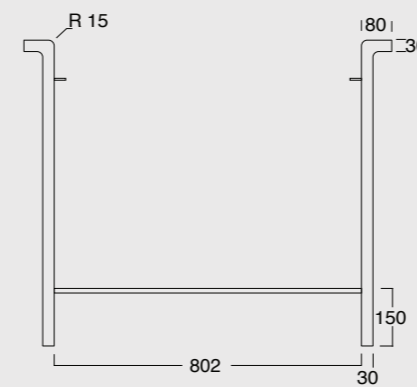

Cod. 35710101

Lavabo Kubo 100x50
Kubo washbasin 100x50

Cod. 35810101

Lavabo Kubo 80x50
Kubo washbasin 80x50

Cod. MSTKN0100

Struttura Kubo 100
Kubo framework 100

Cod. MOCK3003

Contenitore in pelle ecosostenibile
Eco-sustainable leather case