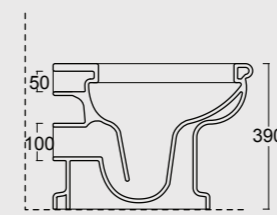

Cod. 28240101

Colonna in ceramica per lavabo Boheme 70
Ceramic pedestal for Boheme Washbasin 70

BOHEME

Cod. VABO

Vasca Boheme in acrilico 170x80
Acrylic Boheme bathtube 170x80

Cod. 28200101
Vaso boheme scarico a terra
WC boheme btw with p outlet