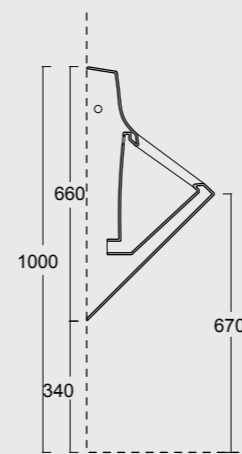

Cod. 22260101FC

Orinatoio sospeso Form per fotocellula
Form wall hung urinal for photo-cell