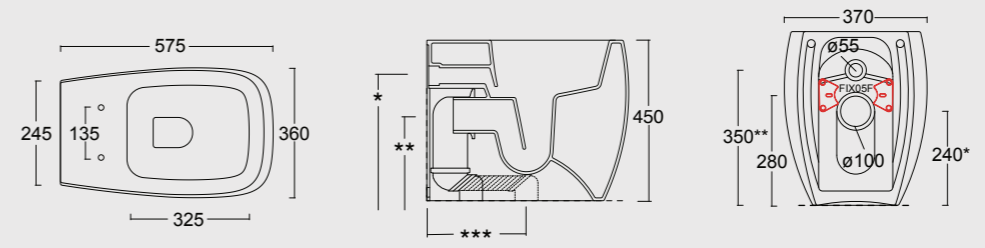

*

MCUT5
mm 365 o mm 335

**

MCUT2	MCUT4	MCUT8
da 60 mm a 170 mm	210 mm	180 mm

***

MCUT3	MCUT	MCUT3 + MCUT2
da 60 mm a 70 mm	100 mm	da 130 mm a 300 mm