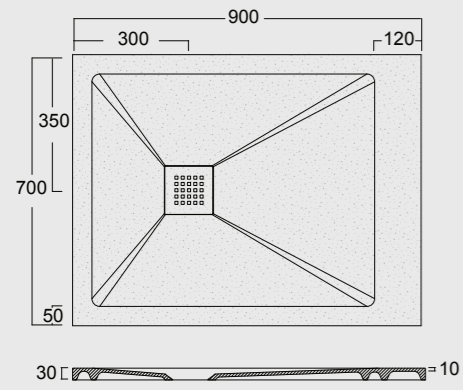

Cod. MPD700900S01
Piatto doccia Endless Solytex® 70x90
con cover in acciaio inox 304,
piletta non inclusa
Endless Shower tray Solytex® 70x90
with 304 stainless steel cover,
drain not included