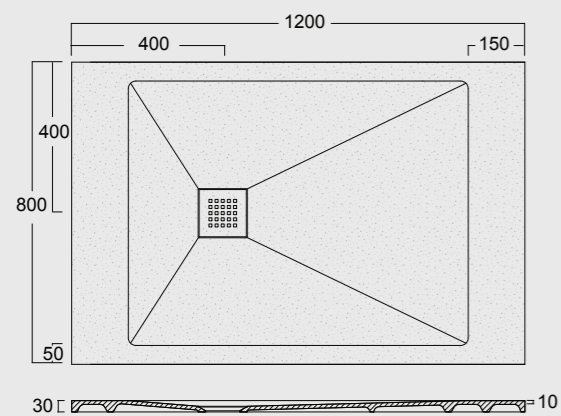

Cod. MPD8001200S01
Piatto doccia Endless Solytex® 80x120
con cover in acciaio inox 304,
piletta non inclusa
Endless Shower tray Solytex® 80x120
with 304 stainless steel cover,
drain not included