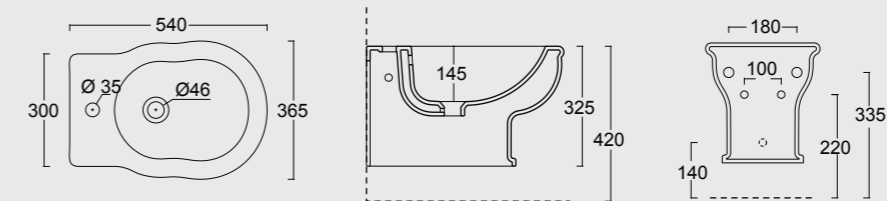

Cod. 28240101S

Bidet sospeso Boheme monoforo
Bidet Boheme single tap hole