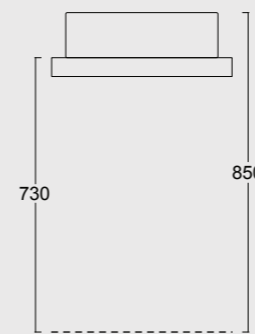

Cod. 31140101

Lavabo Hide Circle
Hide washbasin Circle