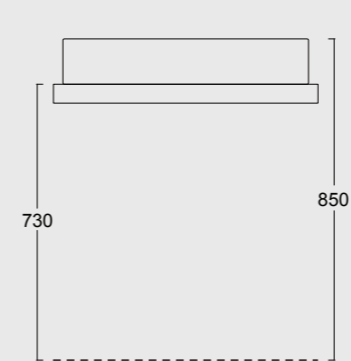

Cod. 31260101S

Lavabo Hide 120x45 sospeso
Hide washbasin 120x45 wall hung

Cod. PA50H

Portasalviette
Towel holder

Colore caffè matt
Coffee matt color

Cod. 31110101

Lavabo Hide 65x40
Hide washbasin 65x40

Colore grigio matt
Grey matt color