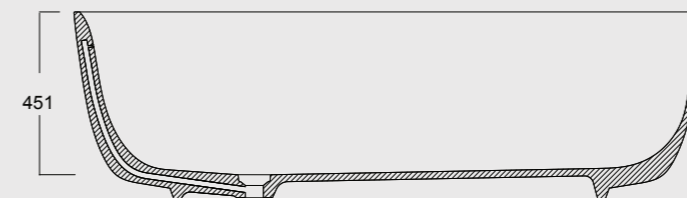

Cod. VAGELU

Vasca Gentle in Solygel® 175x75 LUCIDA
con troppo pieno, comprensiva di piletta di
scarico 1" ½ in ottone
Solygel® Gentle bathtube 175x75 GLOSSY
with overflow, including 1" ½ brass drain