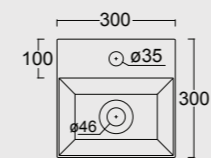

Colore bianco matt
White matt color

Cod. 34130101

Lavabo Spy 30x30
Spy washbasin 30x30