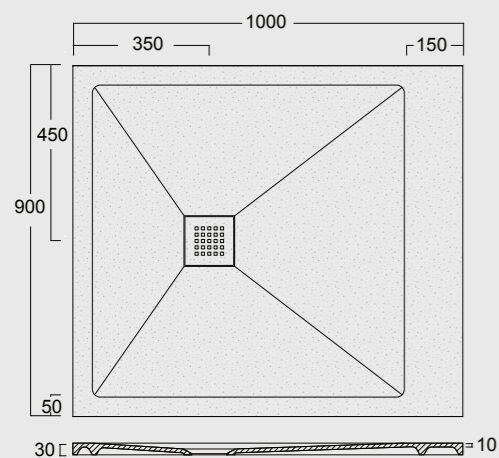

Cod. MPD9001000S01
Piatto doccia Endless Solytex® 90x100
con cover in acciaio inox 304,
piletta non inclusa
Endless Shower tray Solytex® 90x100
with 304 stainless steel cover,
drain not included