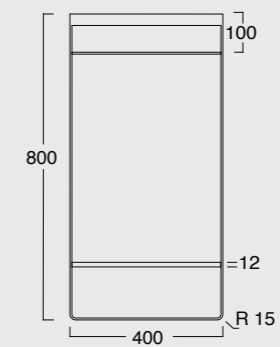

Cod. 35710101

Lavabo Kubo 100x50
Kubo washbasin 100x50

Cod. 35810101

Lavabo Kubo 80x50
Kubo washbasin 80x50

Cod. MSTKN0100

Struttura Kubo 100
Kubo framework 100

Cod. MOCK3003

Contenitore in pelle ecosostenibile
Eco-sustainable leather case