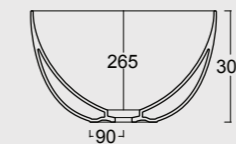

Colore caffè matt
Coffee matt color

Cod. 32160101

Lavabo Unica Round ø50 h30
Unica Round washbasin ø50 h30