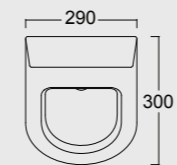

Cod. 22260101

Orinatoio sospeso Form
Form wall hung urinal

Cod. 22260101 CW

Orinatoio sospeso Form con fori per coprivaso
Form wall hung urinal with seat-cover holes