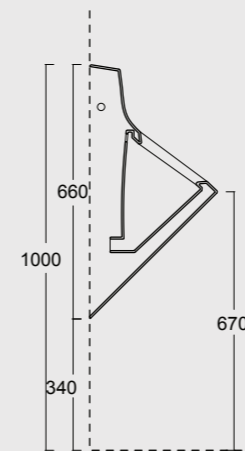

Cod. 22260101

Orinatoio sospeso Form
Form wall hung urinal

Cod. 22260101 CW

Orinatoio sospeso Form con fori per coprivaso
Form wall hung urinal with seat-cover holes