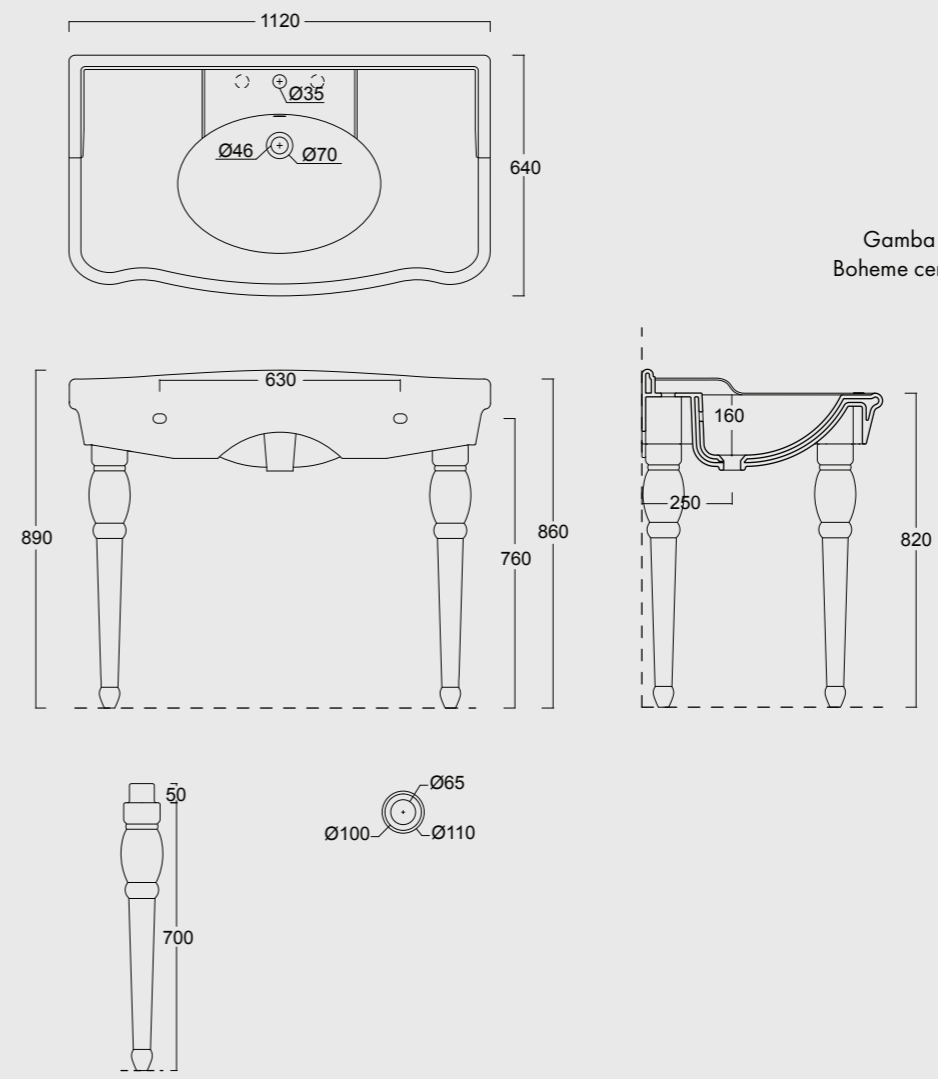

Cod. 28320101

Cassetta alta
High cistern flushing

Cod. 28250101

Lavabo Consolle Boheme 112
Boheme Washbasin Consolle 112

Cod. 28270101

Gamba in ceramica per consolle Boheme 112
Boheme ceramic leg for Washbasin Consolle 112