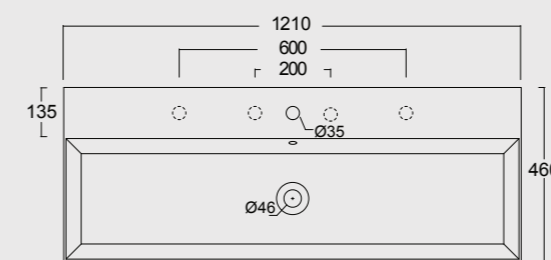

NEW Cod. 343370101