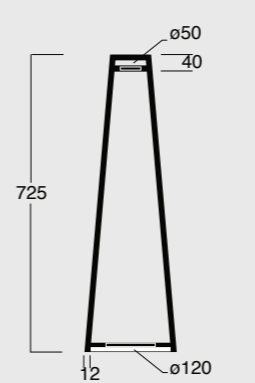

Cod. 35001101
Colonna Equilibrium freestanding
Column Equilibrium freestanding