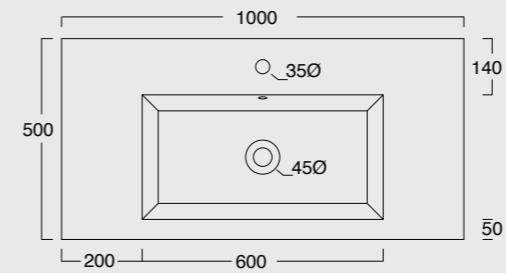

KUBO

Cod. 35810101

Lavabo Kubo 80x50
Kubo washbasin 80x50

Cod. 35710101

Lavabo Kubo 100x50
Kubo washbasin 100x50

Colore nero matt
Black matt color

Cod. 35710101

Lavabo Kubo 100x50
Kubo washbasin 100x50