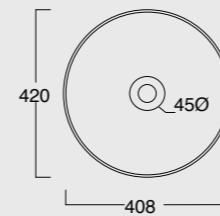

Colore nero matt
Black matt color

Cod. 35100101

Lavabo Equilibrium h 15
Washbasin Equilibrium h 15