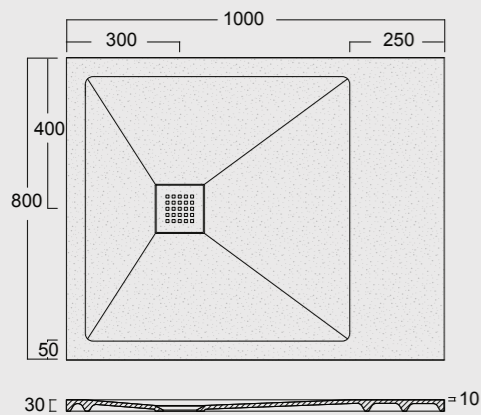

Cod. MPD8001000S01
Piatto doccia Endless Solytex® 80x100
con cover in acciaio inox 304,
piletta non inclusa
Endless Shower tray Solytex® 80x100
with 304 stainless steel cover,
drain not included