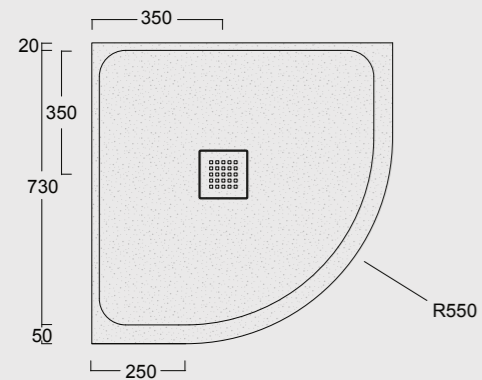

Cod. MPD800800AS01
Piatto doccia Endless Solytex® 80x80
Semicircolare con cover in acciaio inox 304,
piletta non inclusa
Endless Semicircular Shower tray Solytex® 80x80
with 304 stainless steel cover,
drain not included