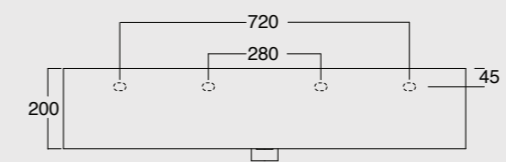

KUBO

Cod. 35810101

Lavabo Kubo 80x50
Kubo washbasin 80x50

Cod. 35710101

Lavabo Kubo 100x50
Kubo washbasin 100x50

Colore nero matt
Black matt color

Cod. 35710101

Lavabo Kubo 100x50
Kubo washbasin 100x50