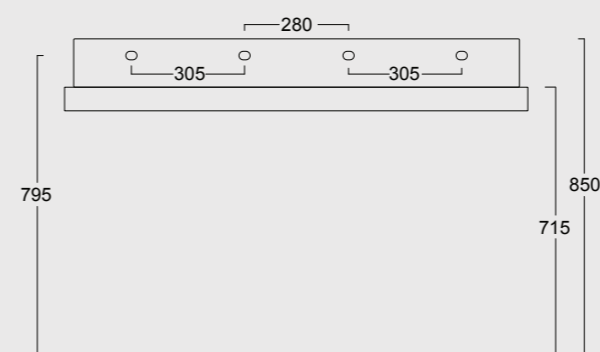

Lavabo Hide 120x45 sospeso
Hide washbasin 120x45 wall hung

Cod. PA50H