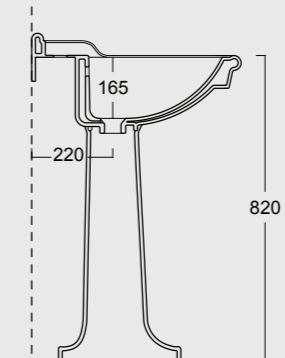

Cod. 28260101

Lavabo Consolle Boheme 95
Boheme Washbasin Consolle 95

Cod. 28270101

Gamba in ceramica per consolle Boheme 95
Boheme ceramic leg for Washbasin Consolle 95

Cod. 28230101

Lavabo Boheme 70
Boheme Washbasin 70