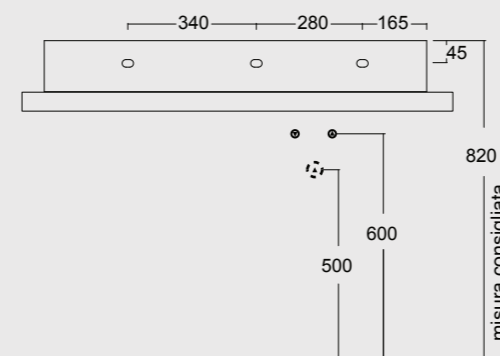

Cod. PA100H
Portasalviette
Towel holder

NEW Cod. 343370101

Lavabo Spy 121x46
Spy washbasin 121x46

Cod. PA60H
Portasalviette
Towel holder

Colore verde alpi matt
Alpi green matt color

Cod. 34360101

Lavabo Spy 101x46 Plan a dx
Spy washbasin 101x46 Plan dx