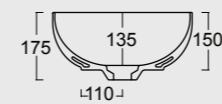

* Foro su piano ø140
Hole on shelf ø140