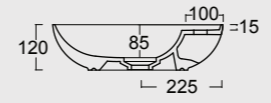

Cod. 22300101

Vaso sospeso Form senza brida
Form WC wall hung rimless

Cod. 22310101

Bidet sospeso Form
Form bidet wall hung

Cod. 22260101

Orinatoio sospeso Form
Form wall hung urinal

Colore antracite matt
Anthracite matt color