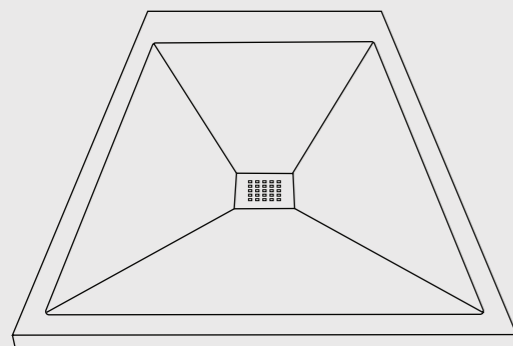

E N D L E S S
T A G L I A B I L E
c u t t a b l e

----- ✂

CODICE code	DESCRIZIONE description	DIMENSIONE dimension
MPD700800999S01	Piatto doccia Endless Solytex® Endless Shower tray Solytex®	700 x 800-999
MPD70010011199S01	Piatto doccia Endless Solytex® Endless Shower tray Solytex®	700 x 1001-1199
MPD70012011399S01	Piatto doccia Endless Solytex® Endless Shower tray Solytex®	700 x 1201-1399
MPD70014011599S01	Piatto doccia Endless Solytex® Endless Shower tray Solytex®	700 x 1401-1599
MPD70016011799S01	Piatto doccia Endless Solytex® Endless Shower tray Solytex®	700 x 1601-1799
MPD800801900S01	Piatto doccia Endless Solytex® Endless Shower tray Solytex®	800 x 801-900
MPD800901999S01	Piatto doccia Endless Solytex® Endless Shower tray Solytex®	800 x 901-999
MPD80010011199S01	Piatto doccia Endless Solytex® Endless Shower tray Solytex®	800 x 1001-1199
MPD80012011399S01	Piatto doccia Endless Solytex® Endless Shower tray Solytex®	800 x 1201-1399
MPD80014011599S01	Piatto doccia Endless Solytex® Endless Shower tray Solytex®	800 x 1401-1599
MPD80016011799S01	Piatto doccia Endless Solytex® Endless Shower tray Solytex®	800 x 1601-799
MPD900900999S01	Piatto doccia Endless Solytex® Endless Shower tray Solytex®	900 x 900 - 999
MPD90010011199S01	Piatto doccia Endless Solytex® Endless Shower tray Solytex®	900 x 1001 - 1199
MPD90012011399S01	Piatto doccia Endless Solytex® Endless Shower tray Solytex®	900 x 1201 - 1399
MPD90014011599S01	Piatto doccia Endless Solytex® Endless Shower tray Solytex®	900 x 1401 - 1599
MPD90016011799S01	Piatto doccia Endless Solytex® Endless Shower tray Solytex®	900 x 1601 - 1799
MPD900180112049S01	Piatto doccia Endless Solytex® Endless Shower tray Solytex®	900 x 1801 - 2049

Con cover in acciaio inox 304, piletta non inclusa
With 304 stainless steel cover, drain not included