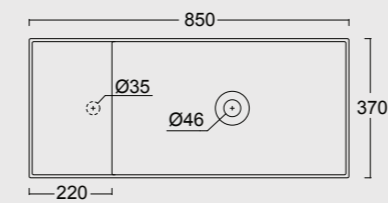

Cod. 31260101S

Lavabo Hide 120x45 sospeso
Hide washbasin 120x45 wall hung

Cod. PA50H

Portasalviette
Towel holder

Colore caffè matt
Coffee matt color

Cod. 31110101

Lavabo Hide 65x40
Hide washbasin 65x40

Colore grigio matt
Grey matt color