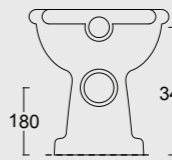

Cod. 28240101

Colonna in ceramica per lavabo Boheme 70
Ceramic pedestal for Boheme Washbasin 70

BOHEME

Cod. VABO

Vasca Boheme in acrilico 170x80
Acrylic Boheme bathtube 170x80

Cod. 28200101
Vaso boheme scarico a terra
WC boheme btw with p outlet