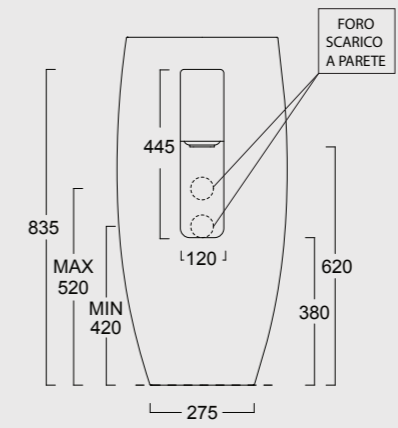

Cod. 33150101

Lavabo Nur Freestanding Plan
Nur washbasin Freestanding Plan