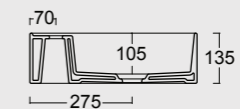

Lavabo Hide 120x45 sospeso
Hide washbasin 120x45 wall hung

Cod. PA50H