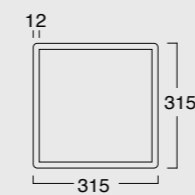

Cod. 35710101

Lavabo Kubo 100x50
Kubo washbasin 100x50

Cod. 35810101

Lavabo Kubo 80x50
Kubo washbasin 80x50

Cod. MSTKN0100

Struttura Kubo 100
Kubo framework 100

Cod. MOCK3003

Contenitore in pelle ecosostenibile
Eco-sustainable leather case