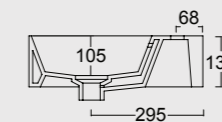

Colore cenere matt
Ash matt color

Cod. 34340101

Lavabo Spy 81x46 Plan a dx
Spy washbasin 81x46 Plan dx

Cod. PA80H
Portasalviette
Towel holder

Colore grigio matt
Grey matt color

Cod. 34350101

Lavabo Spy 101x46
Spy washbasin 101x46