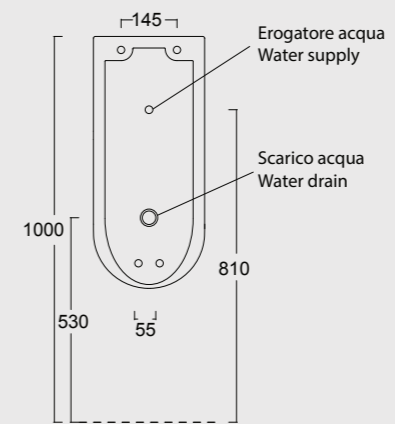

Cod. 22260101FC

Orinatoio sospeso Form per fotocellula
Form wall hung urinal for photo-cell