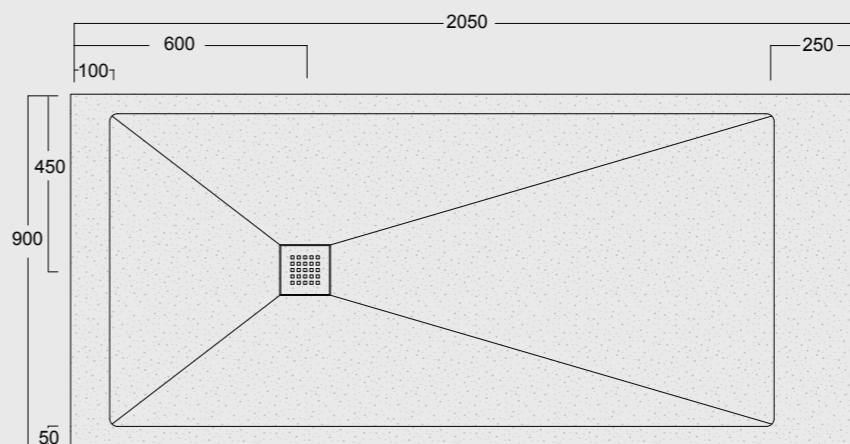

Cod. MPD9002050S01
Piatto doccia Endless Solytex® 90x205
con cover in acciaio inox 304,
piletta non inclusa
Endless Shower tray Solytex® 90x205
with 304 stainless steel cover,
drain not included