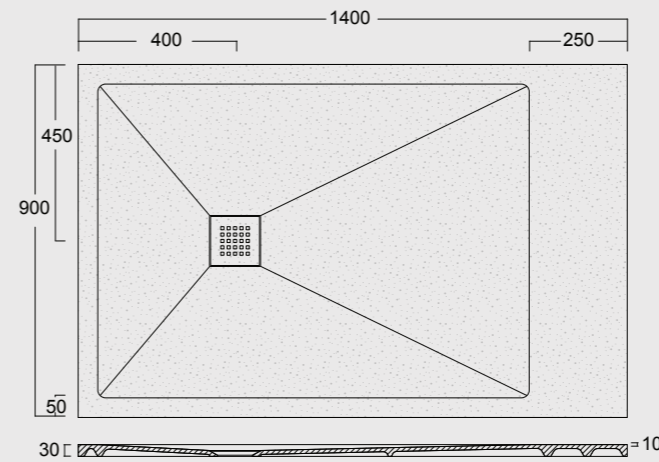

Cod. MPD9001400S01
Piatto doccia Endless Solytex® 90x140
con cover in acciaio inox 304,
piletta non inclusa
Endless Shower tray Solytex® 90x140
with 304 stainless steel cover,
drain not included