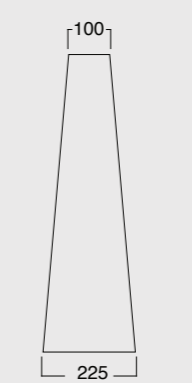

Cod. 35001101
Colonna Equilibrium freestanding
Column Equilibrium freestanding