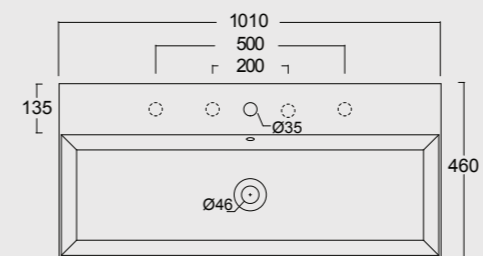

Colore cenere matt
Ash matt color

Cod. 34340101

Lavabo Spy 81x46 Plan a dx
Spy washbasin 81x46 Plan dx

Cod. PA80H
Portasalviette
Towel holder

Colore grigio matt
Grey matt color

Cod. 34350101

Lavabo Spy 101x46
Spy washbasin 101x46