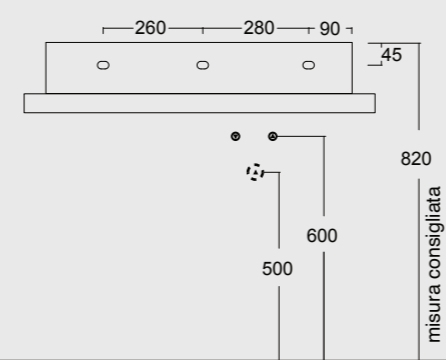

Cod. 34340101

Lavabo Spy 81x46 Plan a dx
Spy washbasin 81x46 Plan dx

Cod. PA80H
Portasalviette
Towel holder