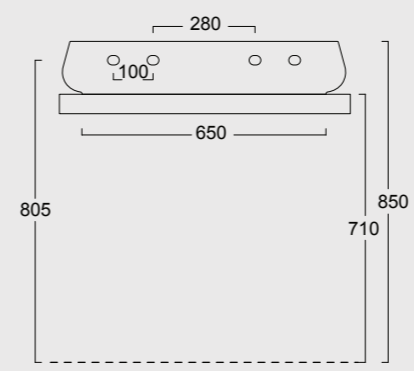

Lavabo Nur 75x45
Nur washbasin 75x45