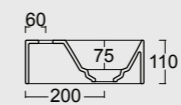

Colore bianco matt
White matt color

Cod. 34130101

Lavabo Spy 30x30
Spy washbasin 30x30