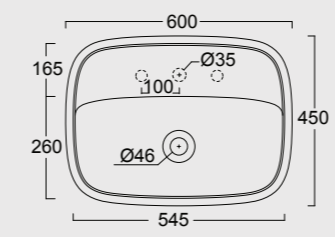

Cod. 33210101

Lavabo Nur 60x45 Plan
Nur washbasin 60x45 Plan