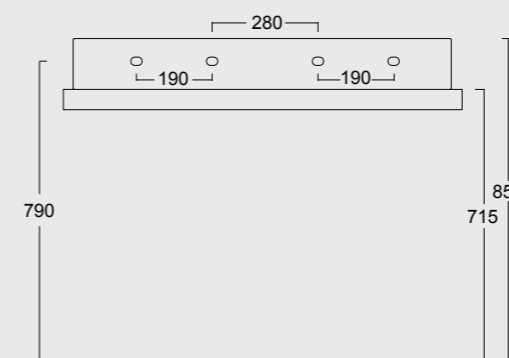

Cod. PA80H

Portasalvietta
Towel holder

Colore nero matt
Black matt color

Cod. 31250101S

Lavabo Hide 100x45 sospeso
Hide washbasin 100x45 wall hung

Cod. PA100H

Portasalviette
Towel holder

Colore cenere matt
Cenere matt color