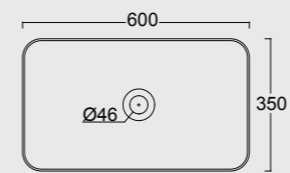

Cod. 22460101

Lavabo Form Ovale 60x45
Form washbasin Ovale 60x45

Colore caffè matt
Coffee matt color

Cod. 22420101

Lavabo Form ø45
Form washbasin ø45

Colore sabbia matt
Sand matt color

Cod. 22410101

Lavabo Form 60x35
Form washbasin 60x35