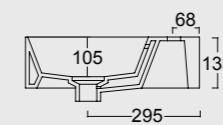

Colore antracite matt
Anthracite matt color

Cod. 34240101

Lavabo Spy Oval 65x35
Spy washbasin Oval 65x35

Colore bianco matt
White matt color

Cod. 34330101

Lavabo Spy 81x46
Spy washbasin 81x46

Cod. PA80H
Portasalviette
Towel holder