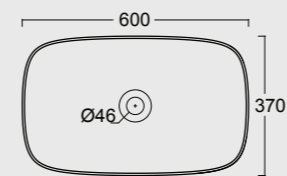

* Foro su piano ø140
Hole on shelf ø140