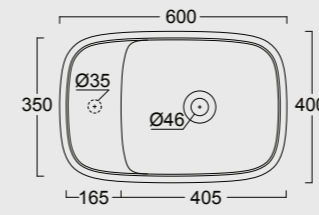

Cod. 33200101

Lavabo Nur 60x40 Plan
Nur washbasin 60x40 Plan