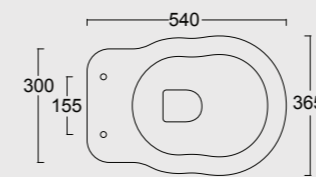

Cod. 28240101

Colonna in ceramica per lavabo Boheme 70
Ceramic pedestal for Boheme Washbasin 70

BOHEME

Cod. VABO

Vasca Boheme in acrilico 170x80
Acrylic Boheme bathtube 170x80

Cod. 28200101
Vaso boheme scarico a terra
WC boheme btw with p outlet