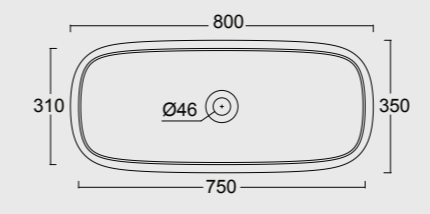

Cod. 33240101

Lavabo Nur 80x35
Nur washbasin 80x35