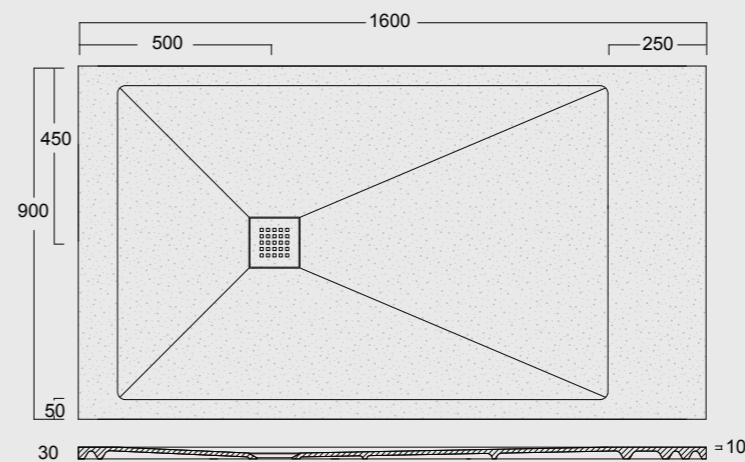

Cod. MPD9001600S01
Piatto doccia Endless Solytex® 90x160
con cover in acciaio inox 304,
piletta non inclusa
Endless Shower tray Solytex® 90x160
with 304 stainless steel cover,
drain not included