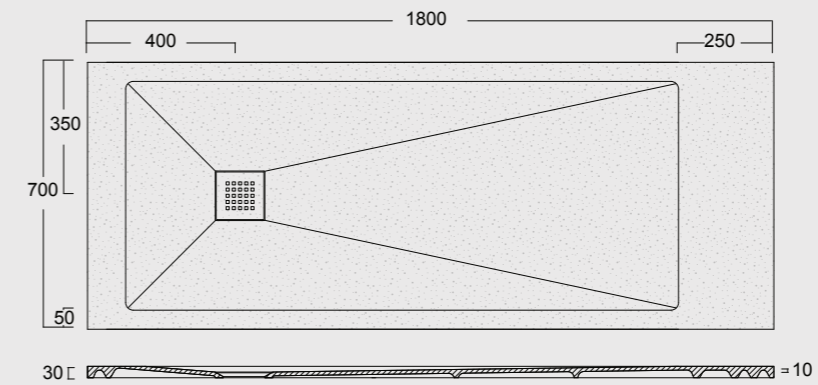

Cod. MPD7001800S01
Piatto doccia Endless Solytex® 70x180
con cover in acciaio inox 304,
piletta non inclusa
Endless Shower tray Solytex® 70x180
with 304 stainless steel cover,
drain not included