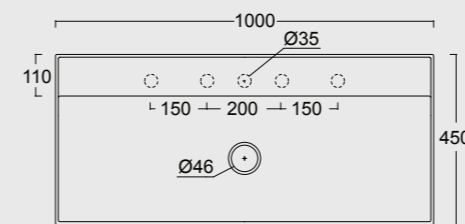

Cod. PA80H

Portasalvietta
Towel holder

Colore nero matt
Black matt color

Cod. 31250101S

Lavabo Hide 100x45 sospeso
Hide washbasin 100x45 wall hung

Cod. PA100H

Portasalviette
Towel holder

Colore cenere matt
Cenere matt color