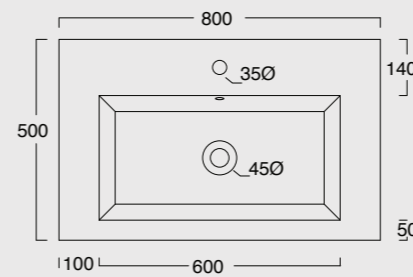

Cod. 35810101

Lavabo Kubo 80x50
Kubo washbasin 80x50

Cod. PA80H
Portasalviette
Towel holder