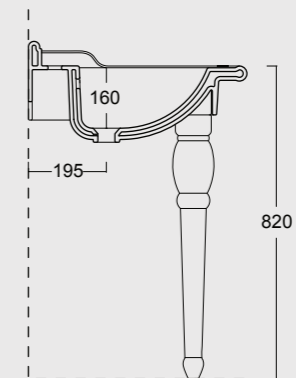

Cod. 28260101

Lavabo Consolle Boheme 95
Boheme Washbasin Consolle 95

Cod. 28270101

Gamba in ceramica per consolle Boheme 95
Boheme ceramic leg for Washbasin Consolle 95