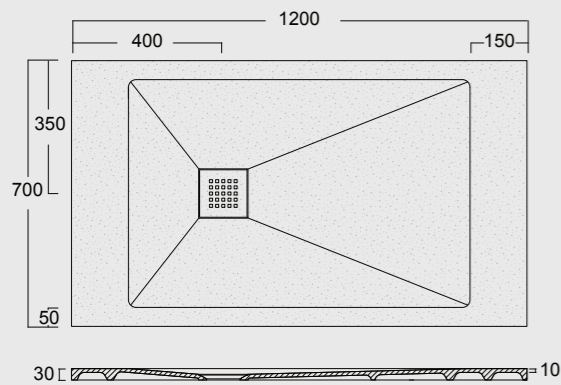

Cod. MPD7001200S01
Piatto doccia Endless Solytex® 70x120
con cover in acciaio inox 304,
piletta non inclusa
Endless Shower tray Solytex® 70x120
with 304 stainless steel cover,
drain not included