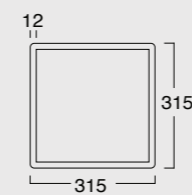

Cod. 35710101

Lavabo Kubo 100x50
Kubo washbasin 100x50

Cod. 35810101

Lavabo Kubo 80x50
Kubo washbasin 80x50

Cod. MSTKN0100

Struttura Kubo 100
Kubo framework 100

Cod. MOCK3003

Contenitore in pelle ecosostenibile
Eco-sustainable leather case