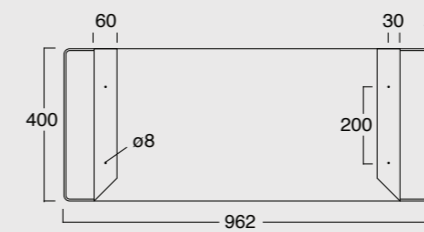

Cod. 35710101

Lavabo Kubo 100x50
Kubo washbasin 100x50

Cod. 35810101

Lavabo Kubo 80x50
Kubo washbasin 80x50

Cod. MSTKN0100

Struttura Kubo 100
Kubo framework 100

Cod. MOCK3003

Contenitore in pelle ecosostenibile
Eco-sustainable leather case