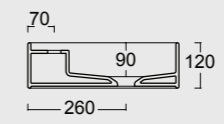

Cod. 31260101S

Lavabo Hide 120x45 sospeso
Hide washbasin 120x45 wall hung

Cod. PA50H

Portasalviette
Towel holder

Colore caffè matt
Coffee matt color

Cod. 31110101

Lavabo Hide 65x40
Hide washbasin 65x40

Colore grigio matt
Grey matt color