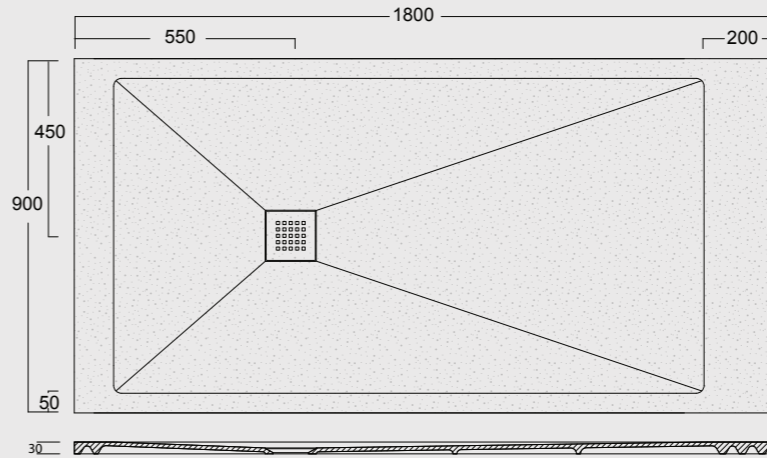

Cod. MPD9001800S01
Piatto doccia Endless Solytex® 90x180
con cover in acciaio inox 304,
piletta non inclusa
Endless Shower tray Solytex® 90x180
with 304 stainless steel cover,
drain not included