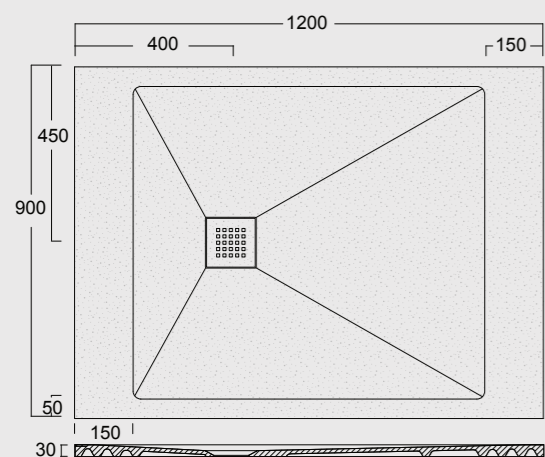

Cod. MPD9001200S01
Piatto doccia Endless Solytex® 90x120
con cover in acciaio inox 304,
piletta non inclusa
Endless Shower tray Solytex® 90x120
with 304 stainless steel cover,
drain not included