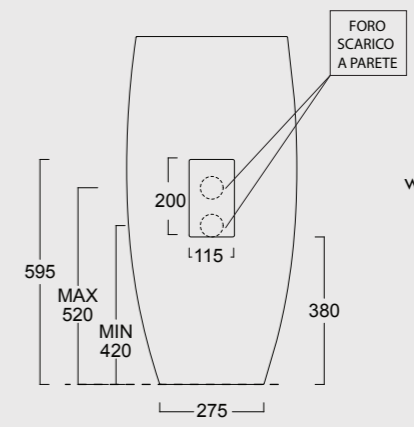

Cod. 33230101
Lavabo Nur
Freestanding Open
Nur Open
washbasin Freestanding