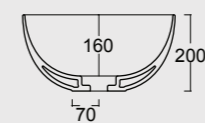

Colore grigio matt
Grey matt color

Cod. 32180101

Lavabo Unica Round ø40 h20
Unica Round washbasin ø40 h20