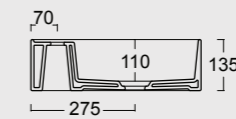

Cod. PA80H

Portasalvietta
Towel holder

Colore nero matt
Black matt color

Cod. 31250101S

Lavabo Hide 100x45 sospeso
Hide washbasin 100x45 wall hung

Cod. PA100H

Portasalviette
Towel holder

Colore cenere matt
Cenere matt color