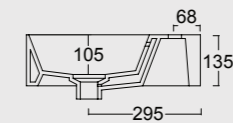

Cod. PA100H
Portasalviette
Towel holder

NEW Cod. 343370101

Lavabo Spy 121x46
Spy washbasin 121x46

Cod. PA60H
Portasalviette
Towel holder

Colore verde alpi matt
Alpi green matt color

Cod. 34360101

Lavabo Spy 101x46 Plan a dx
Spy washbasin 101x46 Plan dx