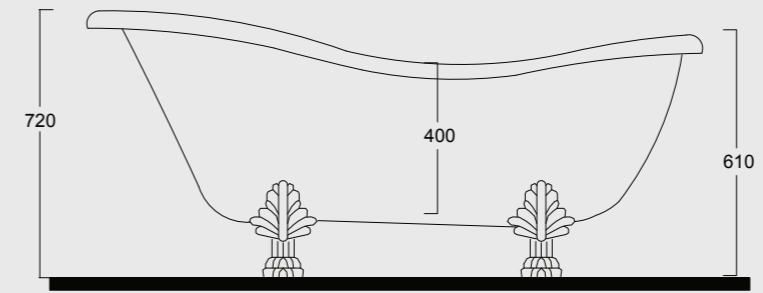

Cod. 28240101

Colonna in ceramica per lavabo Boheme 70
Ceramic pedestal for Boheme Washbasin 70

BOHEME

Cod. VABO

Vasca Boheme in acrilico 170x80
Acrylic Boheme bathtube 170x80

Cod. 28200101
Vaso boheme scarico a terra
WC boheme btw with p outlet