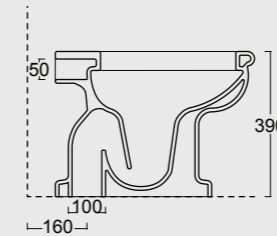

Cod. 28240101

Colonna in ceramica per lavabo Boheme 70
Ceramic pedestal for Boheme Washbasin 70

BOHEME

Cod. VABO

Vasca Boheme in acrilico 170x80
Acrylic Boheme bathtube 170x80

Cod. 28200101
Vaso boheme scarico a terra
WC boheme btw with p outlet