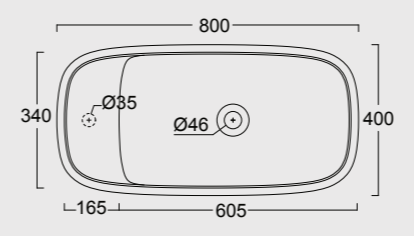

Cod. 33190101

Lavabo Nur 80x40 Plan
Nur washbasin 80x40 Plan