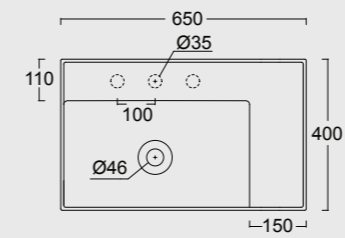

Cod. 31260101S

Lavabo Hide 120x45 sospeso
Hide washbasin 120x45 wall hung

Cod. PA50H

Portasalviette
Towel holder

Colore caffè matt
Coffee matt color

Cod. 31110101

Lavabo Hide 65x40
Hide washbasin 65x40

Colore grigio matt
Grey matt color