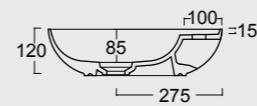

Colore bianco matt
White matt color

Cod. 22460101

Lavabo Form Ovale 60x45
Form washbasin Ovale 60x45