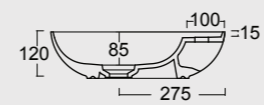

Colore antracite matt
Anthracite matt color

Cod. 22470101

Lavabo Form Rettangolare 60x45
Form washbasin Rectangular 60x45