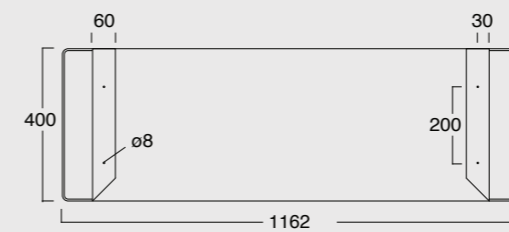

Cod. 35710101

Lavabo Kubo 100x50
Kubo washbasin 100x50

Cod. 35810101

Lavabo Kubo 80x50
Kubo washbasin 80x50

Cod. MSTKN0100

Struttura Kubo 100
Kubo framework 100

Cod. MOCK3003

Contenitore in pelle ecosostenibile
Eco-sustainable leather case