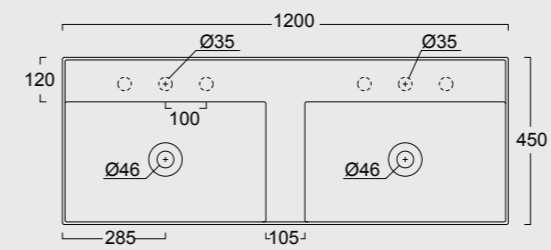

Cod. PA80H

Portasalvietta
Towel holder

Colore nero matt
Black matt color

Cod. 31250101S

Lavabo Hide 100x45 sospeso
Hide washbasin 100x45 wall hung

Cod. PA100H

Portasalviette
Towel holder

Colore cenere matt
Cenere matt color