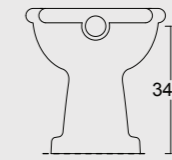

Cod. 28240101

Colonna in ceramica per lavabo Boheme 70
Ceramic pedestal for Boheme Washbasin 70

BOHEME

Cod. VABO

Vasca Boheme in acrilico 170x80
Acrylic Boheme bathtube 170x80

Cod. 28200101
Vaso boheme scarico a terra
WC boheme btw with p outlet