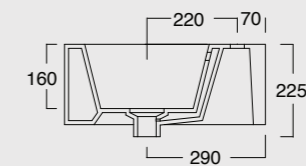

KUBO

Cod. 35810101

Lavabo Kubo 80x50
Kubo washbasin 80x50

Cod. 35710101

Lavabo Kubo 100x50
Kubo washbasin 100x50

Colore nero matt
Black matt color

Cod. 35710101

Lavabo Kubo 100x50
Kubo washbasin 100x50