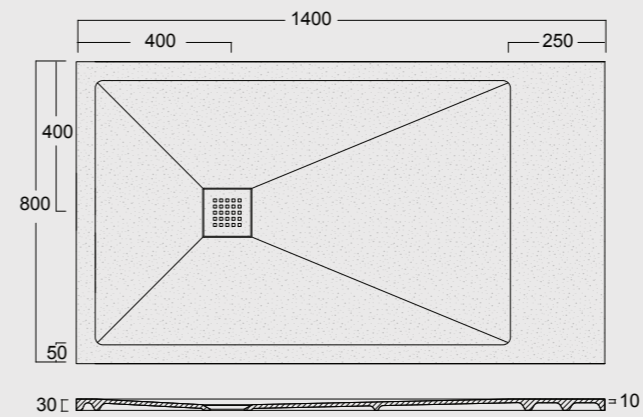

Cod. MPD8001400S01
Piatto doccia Endless Solytex® 80x140
con cover in acciaio inox 304,
piletta non inclusa
Endless Shower tray Solytex® 80x140
with 304 stainless steel cover,
drain not included