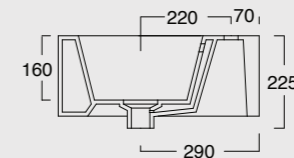

Cod. 35810101

Lavabo Kubo 80x50
Kubo washbasin 80x50

Cod. PA80H
Portasalviette
Towel holder