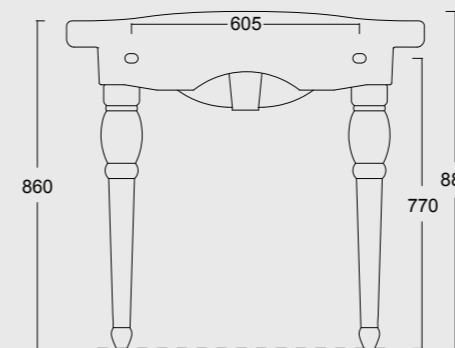

Cod. 28260101

Lavabo Consolle Boheme 95
Boheme Washbasin Consolle 95

Cod. 28270101

Gamba in ceramica per consolle Boheme 95
Boheme ceramic leg for Washbasin Consolle 95