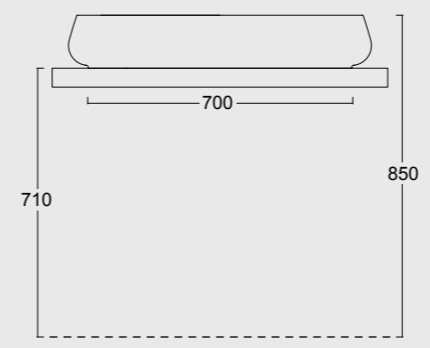

Cod. 33240101

Lavabo Nur 80x35
Nur washbasin 80x35