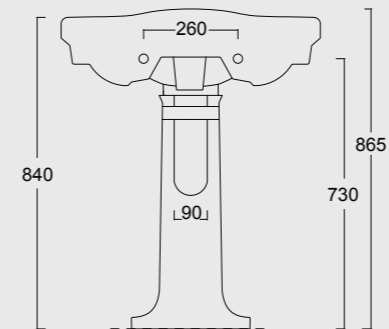

Cod. 28260101

Lavabo Consolle Boheme 95
Boheme Washbasin Consolle 95

Cod. 28270101

Gamba in ceramica per consolle Boheme 95
Boheme ceramic leg for Washbasin Consolle 95

Cod. 28230101

Lavabo Boheme 70
Boheme Washbasin 70