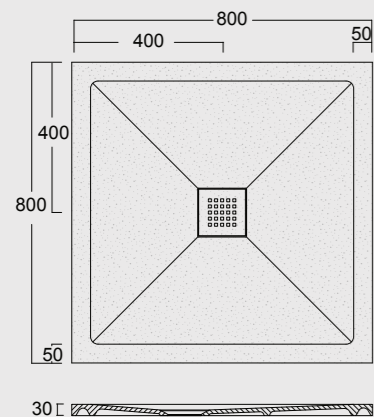

Cod. MPD800800S01
Piatto doccia Endless Solytex® 80x80
con cover in acciaio inox 304,
piletta non inclusa
Endless Shower tray Solytex® 80x80
with 304 stainless steel cover,
drain not included