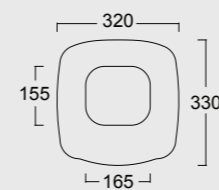

Cod. 28260101

Lavabo Consolle Boheme 95
Boheme Washbasin Consolle 95

Cod. 28270101

Gamba in ceramica per consolle Boheme 95
Boheme ceramic leg for Washbasin Consolle 95

Cod. 28230101

Lavabo Boheme 70
Boheme Washbasin 70