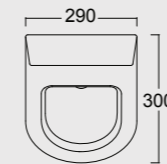

Cod. 22260101FC

Orinatoio sospeso Form per fotocellula
Form wall hung urinal for photo-cell