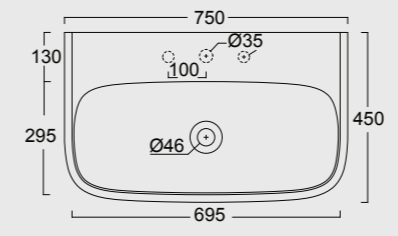

Lavabo Nur 75x45
Nur washbasin 75x45