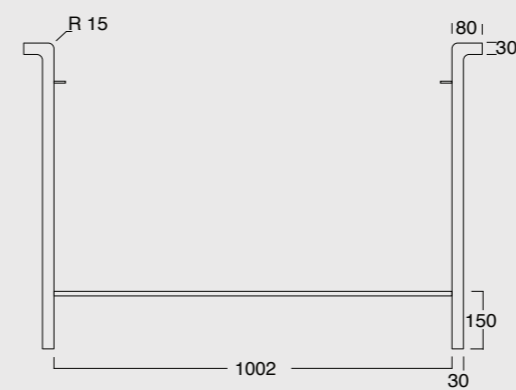

Cod. 35710101

Lavabo Kubo 100x50
Kubo washbasin 100x50

Cod. 35810101

Lavabo Kubo 80x50
Kubo washbasin 80x50

Cod. MSTKN0100

Struttura Kubo 100
Kubo framework 100

Cod. MOCK3003

Contenitore in pelle ecosostenibile
Eco-sustainable leather case