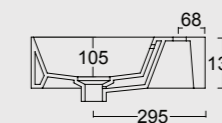

NEW Cod. 343370101