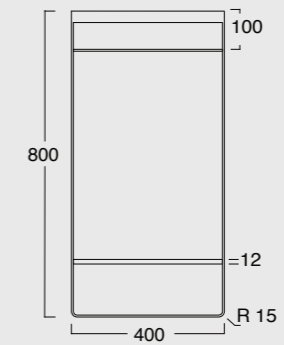

Cod. 35710101

Lavabo Kubo 100x50
Kubo washbasin 100x50

Cod. 35810101

Lavabo Kubo 80x50
Kubo washbasin 80x50

Cod. MSTKN0100

Struttura Kubo 100
Kubo framework 100

Cod. MOCK3003

Contenitore in pelle ecosostenibile
Eco-sustainable leather case