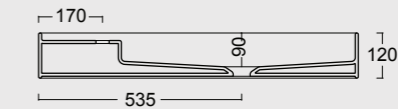

Cod. 31100101

Lavabo Hide 85x37
Hide washbasin 85x37