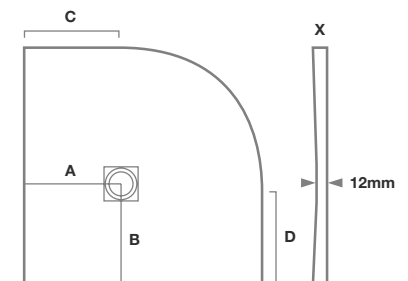

Giorgio2

The sleek and minimal Giorgio2 shower tray features a **natural slate effect finish**, and is available in five contemporary colours and a variety of sizes.

A chrome grate is supplied as standard, with colour-matched grates and a brushed brass option available separately.

- / Beautiful natural slate effect finish
- / Highly durable, scratch & slip resistant surface
- / One free tube of colour matched adhesive & sealant with every tray
- / Includes a 34 l/m waste valve & stainless steel grate
- / Colour matched grates available plus NEW soft taupe option
- / Wide selection of sizes
- / Edges can be trimmed up to 100mm
- / Wetroom compatible
- / 10 year guarantee

A video for how to cut can be found on our website

See website for further technical information

Square & Rectangular Shower Trays | GIORGIO2

See inside cover for product features key

Quadrant Shower Trays

Size (mm)	Black Slate	Graphite Slate	Grey Slate	Soft Taupe	White Slate	RRP*	A	B	C	D	X	Kg
800 x 800	TRG-601-MN	TRG-601-RS	TRG-601-GS	TRG-601-ST	TRG-601-WS	£609.00	300	350	300	300	25	19
900 x 900	TRG-602-MN	TRG-602-RS	TRG-602-GS	TRG-602-ST	TRG-602-WS	£619.00	350	350	300	300	31	24
1000 x 1000	TRG-603-MN	TRG-603-RS	TRG-603-GS	TRG-603-ST	TRG-603-WS	£740.00	420	420	355	355	31	28

Chrome grate and waste included with every tray

Quadrant Offset Shower Trays – Left Hand

Size (mm)	Black Slate	Graphite Slate	Grey Slate	Soft Taupe	White Slate	RRP*	A	B	C	D	X	Kg
1000 x 800	TRG-701-MN	TRG-701-RS	TRG-701-GS	TRG-701-ST	TRG-701-WS	£655.00	270	270	450	250	27	25
1200 x 800	TRG-703-MN	TRG-703-RS	TRG-703-GS	TRG-703-ST	TRG-703-WS	£712.00	270	270	650	250	27	29
1200 x 900	TRG-705-MN	TRG-705-RS	TRG-705-GS	TRG-705-ST	TRG-705-WS	£759.00	270	270	650	350	27	34

Quadrant Offset Shower Trays – Right Hand