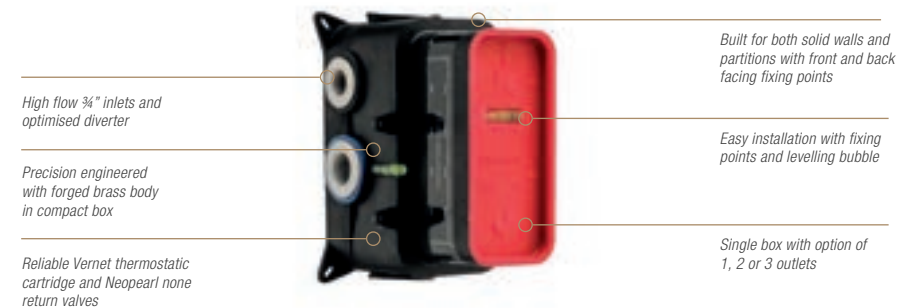

/ Thermo Box

*All prices include VAT