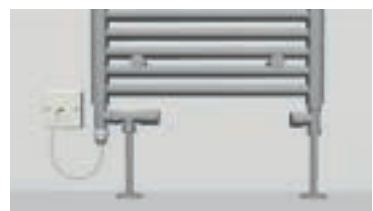

Dual Fuel Floor Plumbing Connection

Valve kits to connect an electric heating element

Finish	Code	RRP*
Matt Black	THU-210-MN	£121.00
Anthracite	THU-310-AN	£142.00
Arabica	THU-210-AR	£121.00
Lusso Grey	THU-210-LG	£121.00
Mont Blanc	THU-210-MB	£121.00
Chrome	THU-210-CP	£121.00