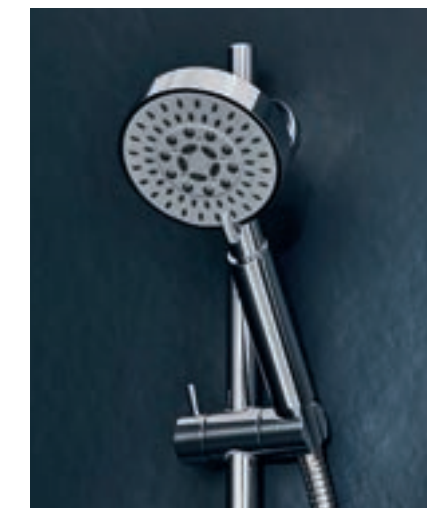

See inside cover for product features key

Check our website for further technical information

/ Mario Slide Rail with Square Monofunction Head

Classic rain drench style shower head ensures an invigorating shower experience

Whether your shower is located above your bath, or in its own showpiece cubicle or alcove, the Mario collection includes superbly designed and manufactured parts that ensure the aesthetic is never lost. Shower arms can be ceiling or wall mounted, while the heads themselves are available in sumptuously **styled round or square options**. Slide-rail mounted heads add further flexibility, allowing you to create the perfect showering set-up for your home.