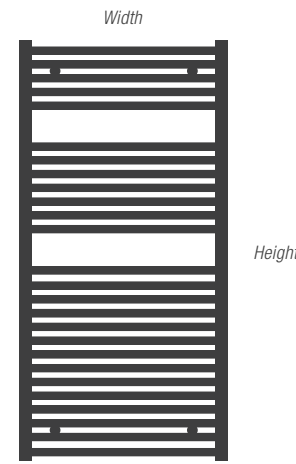

Three Easy Steps:

1

CHOOSE YOUR CENTRAL HEATING TOWEL RAIL SIZE & COLOUR

See page 161 for shape and finish.