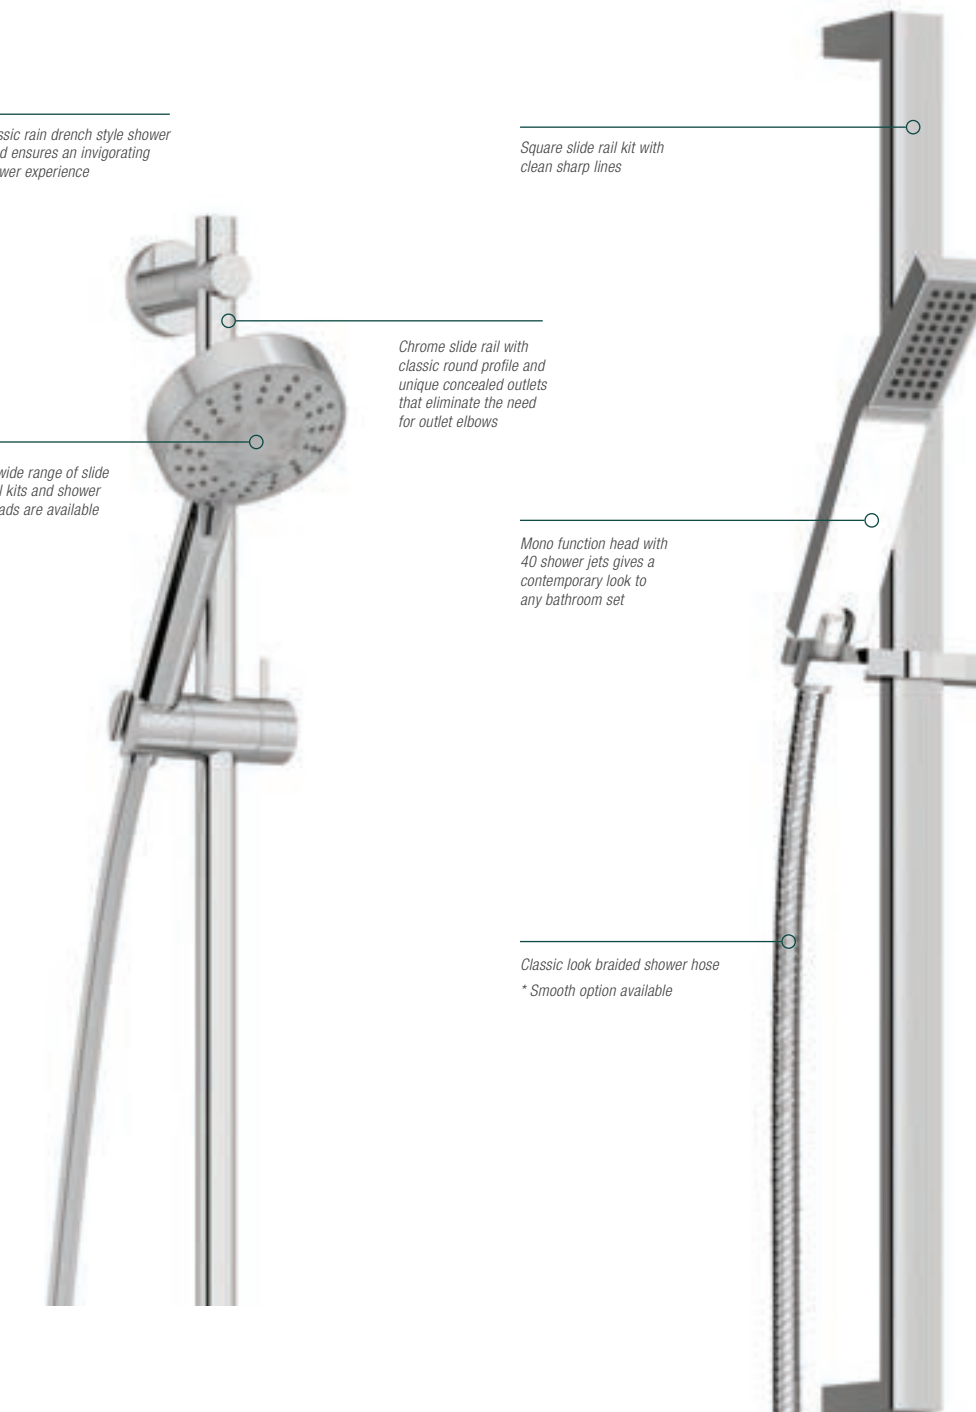

Whether your shower is located above your bath, or in its own showpiece cubicle or alcove, the Mario collection includes superbly designed and manufactured parts that ensure the aesthetic is never lost. Shower arms can be ceiling or wall mounted, while the heads themselves are available in sumptuously **styled round or square options**. Slide-rail mounted heads add further flexibility, allowing you to create the perfect showering set-up for your home.

/ Mario products can be used in many different ways so that your shower is tailored exactly to your needs.

A wide range of slide rail kits and shower heads are available

Chrome slide rail with classic round profile and unique concealed outlets that eliminate the need for outlet elbows

Mono function head with 40 shower jets gives a contemporary look to any bathroom set

Classic look braided shower hose
* Smooth option available

Square slide rail kit with clean sharp lines

The Mario concealed outlet slide rails feature a water inlet in the bottom mounting bracket, which means faster installation times and a tidier finish.

See inside cover for product features key

Unique concealed outlets eliminate the need for outlet elbows

/ 65cm Slide Rail Kit with concealed Outlet Monofunction Head
Chrome
TMA-201
RRP* £165.00

/ 65cm Slide Rail Kit with Concealed Outlet Minimalist Monofunction Head
Chrome
TMA-202
RRP* £159.00