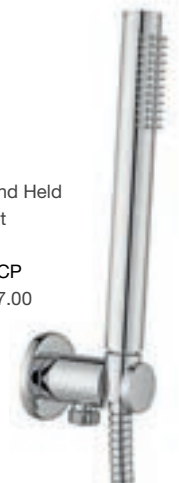

/ Parina Hand Held Shower Kit
Chrome
TPR-505-CP
RRP* £217.00