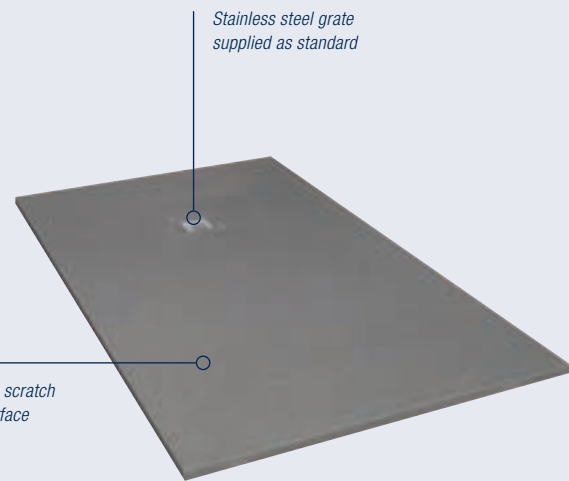

Giorgio2

The sleek and minimal Giorgio2 shower tray features a **natural slate effect finish**, and is available in five contemporary colours and a variety of sizes.

A chrome grate is supplied as standard, with colour-matched grates and a brushed brass option available separately.

- / Beautiful natural slate effect finish
- / Highly durable, scratch & slip resistant surface
- / One free tube of colour matched adhesive & sealant with every tray
- / Includes a 34 l/m waste valve & stainless steel grate
- / Colour matched grates available plus NEW soft taupe option
- / Wide selection of sizes
- / Edges can be trimmed up to 100mm
- / Wetroom compatible
- / 10 year guarantee

A video for how to cut can be found on our website

Stainless steel grate supplied as standard

Non-porous gel coat, scratch and slip resistant surface

See website for further technical information