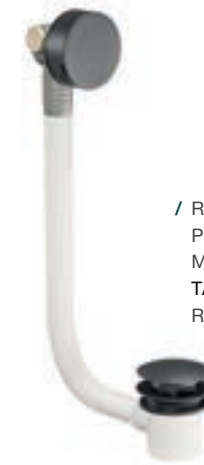

/ Round Bath Filler with Push Waste and Overflow
Matt Black
TAL-102-MN
RRP* £92.00