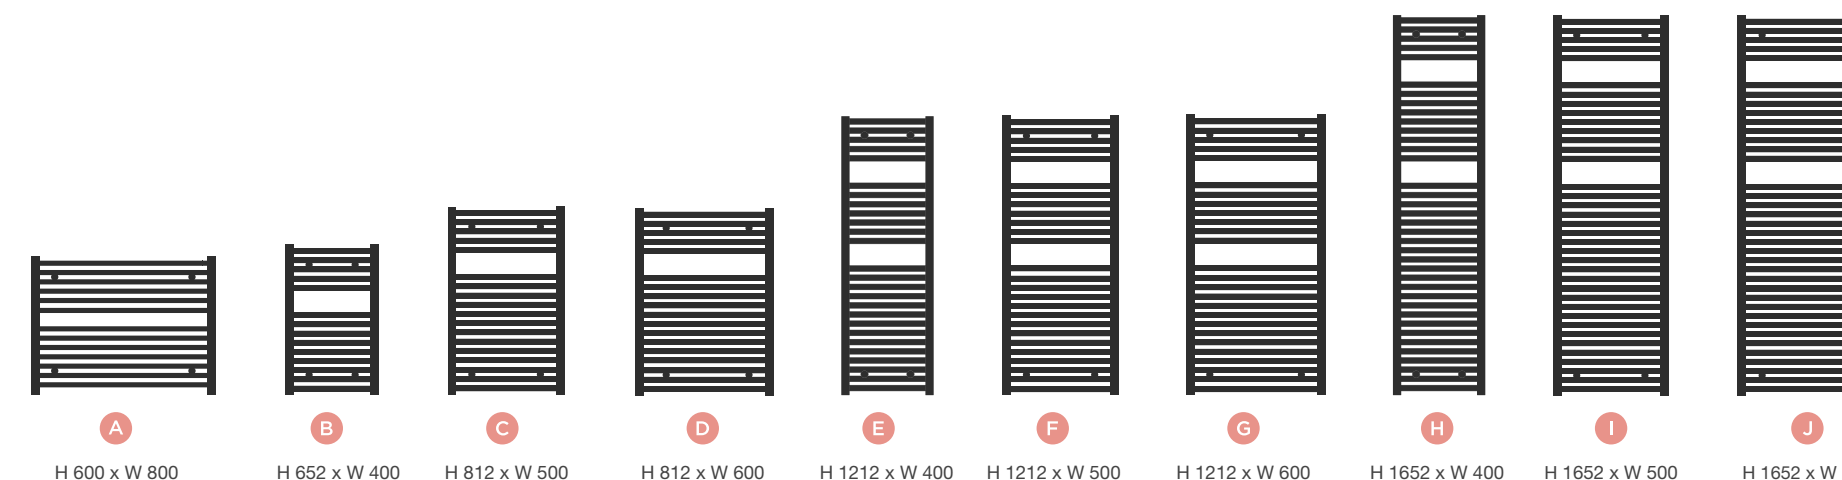

HUGO2 TOWEL RAIL FINISHES

The beautifully designed heated towel rails are available in a range of contemporary colours, including matt black, anthracite, arabica, lusso grey, mont blanc and gleaming chrome. **Matt black and chrome are smooth textures, all other colours feature a stone texture.** Every Hugo2 heated towel rail also benefits from colour-matched pipes and shrouds and valves, ensuring that the entire installation looks as good as it should.

HUGO2 TOWEL RAIL SIZES

No matter what size you need, all of our towel rails excel when it comes to performance, delivering exceptional heat output to keep your bathroom warm and comfortable.