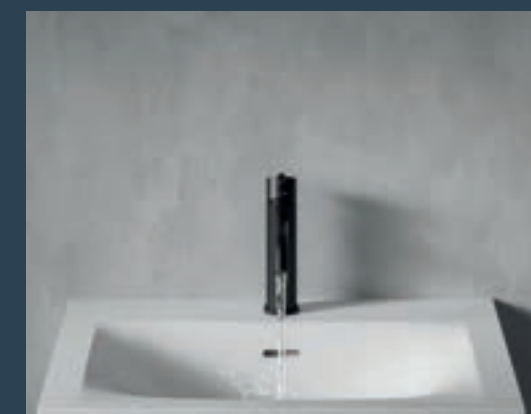

ESCLUSIVA

Cellini

Cellini basins feature a **luxurious wave design** within a premium solid surface. Featuring a matt satin finish, the Cellini Basin pairs perfectly with our Mozzano and Cosenza basin units.

The 600mm and 800mm models have options with and without a tap hole, while the 1200mm is available without a tap hole only but can be drilled.

- / Solid surface composite
- / Smooth satin surface
- / Matt white
- / Easy to maintain

See inside cover for product features key

Check our website for further technical information

Basins

Product	Finish	Code	RRP*
Cellini Matt Finish Basin 600mm	Matt Satin	TCL-101	£308.00
Cellini Matt Finish Basin 800mm	Matt Satin	TCL-102	£403.00
Cellini Matt Finish Basin 600mm - no tap hole	Matt Satin	TCL-103	£308.00
Cellini Matt Finish Basin 800mm - no tap hole	Matt Satin	TCL-104	£403.00
Cellini Matt Finish Double Basin 1200mm - no tap hole	White	TCL-105	£689.00

Tap & waste not included. For Brassware see page 55