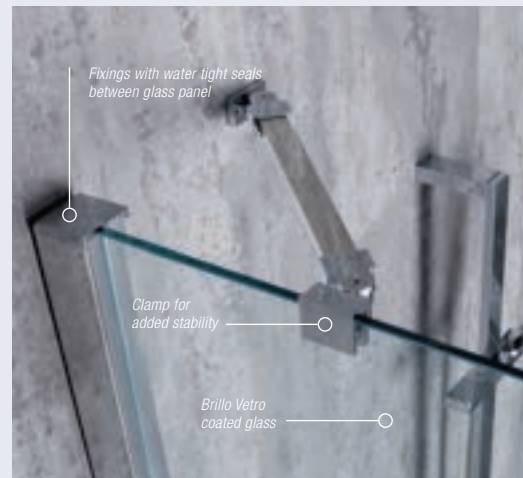

Available in chrome, brushed brass and matt black finishes, those with a hinged design feature a rise and fall hinge preventing wear and ensuring a tight seal.

- / Choose either a square or curved corner
- / 10 year guarantee
- / Fixed, hinged and pivot options
- / Rise and fall hinge allowing the seal to lift on and off the bath rim

See inside cover for product features key

Brillo Vetro is a hydrophobic coating applied to the glass surface. This coating repels water, dirt, and soap deposits, making the glass easier to clean than untreated glass. The coating also improves clarity and visibility, so with regular cleaning, your shower glass will stay looking like new for longer.