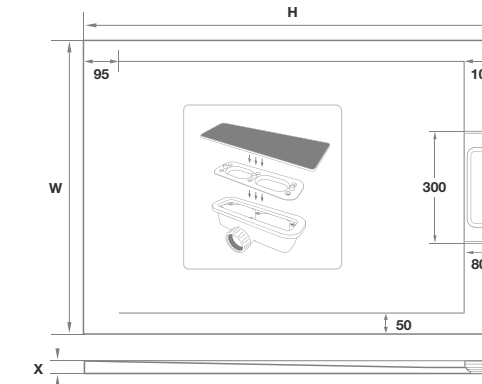

*All prices include VAT

Square & Rectangular Shower Trays | GIORGIO LUX

See inside cover for product features key

800mm Rectangle Shower Trays

Size (mm)	Graphite Slate	Grey Slate	White Slate	RRP*	X	Kg
1000 x 800	TRG-803-RS	TRG-803-GS	TRG-803-WS	£776.00	25	26
1200 x 800	TRG-804-RS	TRG-804-GS	TRG-804-WS	£859.00	25	31
1400 x 800	TRG-805-RS	TRG-805-GS	TRG-805-WS	£920.00	27	40
1600 x 800	TRG-807-RS	TRG-807-GS	TRG-807-WS	£1,027.00	29	45
1700 x 800	TRG-808-RS	TRG-808-GS	TRG-808-WS	£1,069.00	29	49
1800 x 800	TRG-809-RS	TRG-809-GS	TRG-809-WS	£1,130.00	29	55
2000 x 800	TRG-811-RS	TRG-811-GS	TRG-811-WS	£1,197.00	31	55