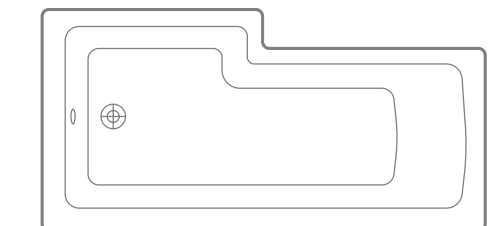

Right hand configuration shown