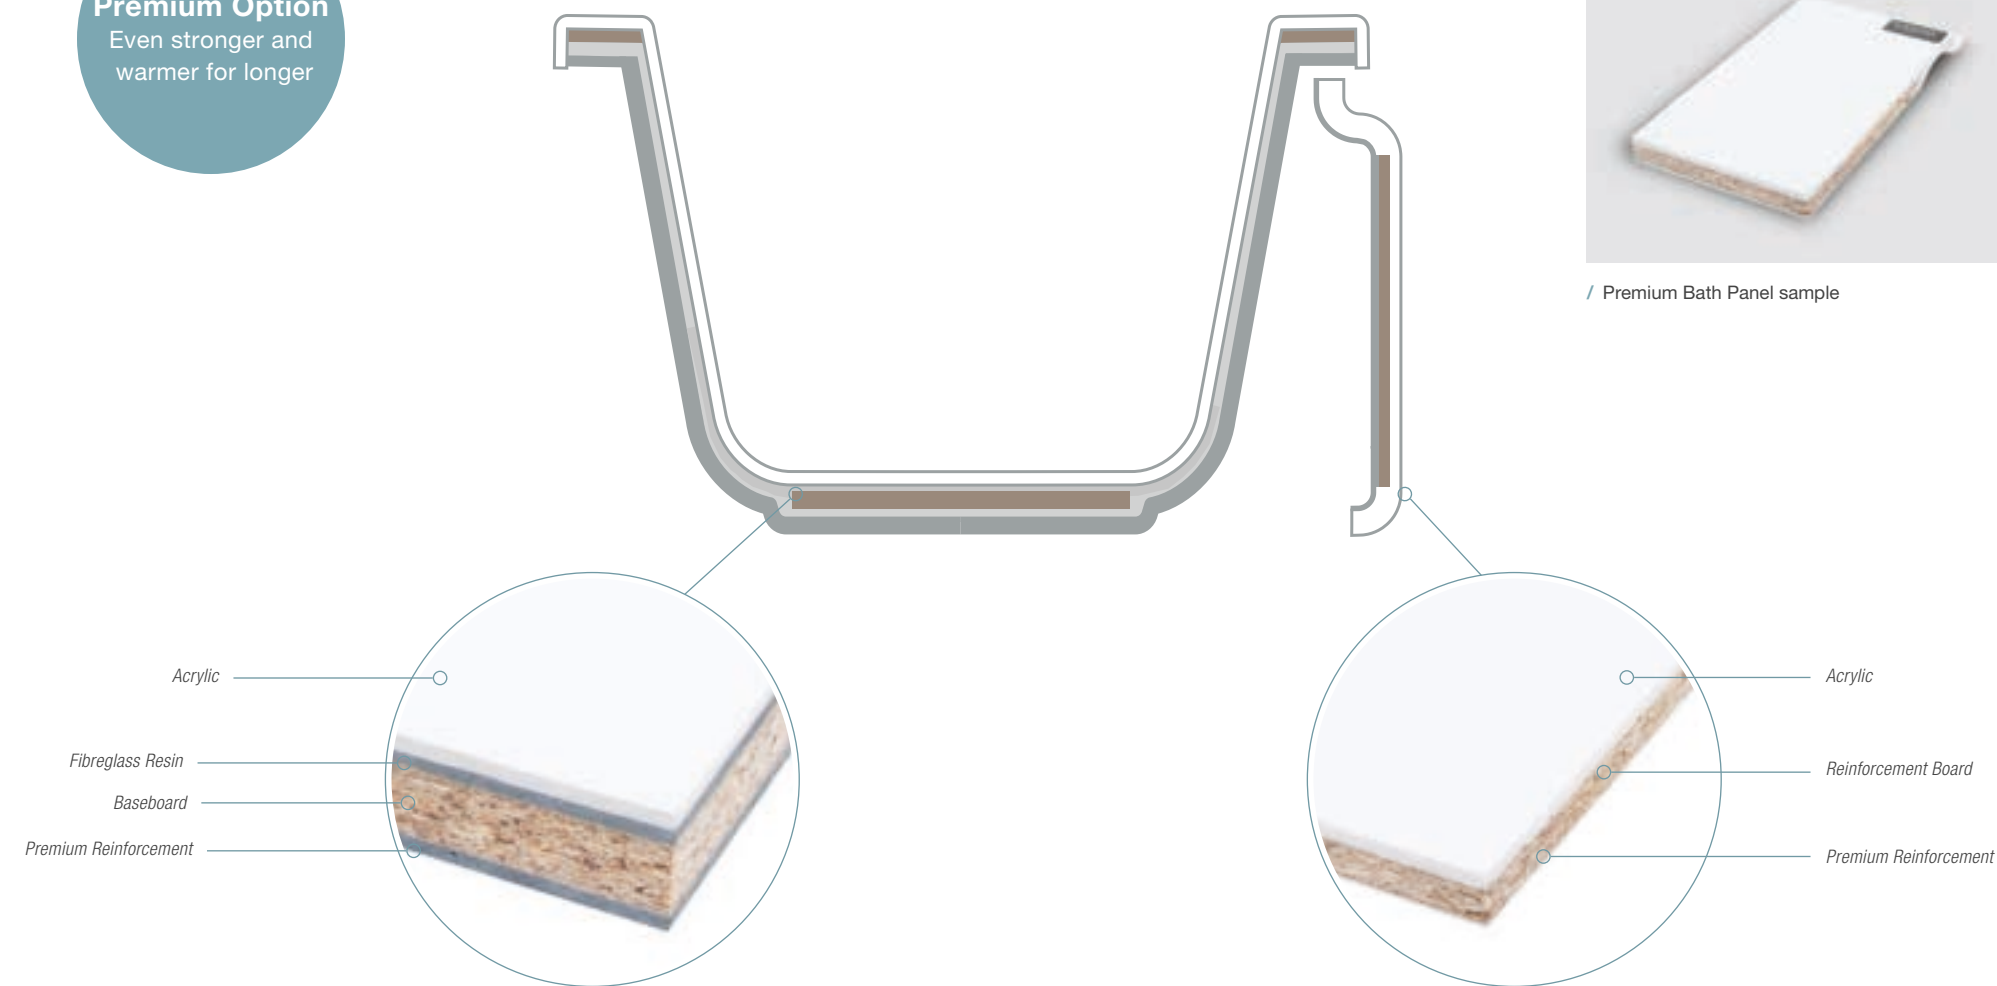

Tanaro Freestanding Bath with ledge

Freestanding Bath with/without Ledge | TANARO

Perma Bianco

Perma Bianco bath panels are manufactured using a pliant acrylic and are an innovation that overcomes unsightly discolouration in bath panels. Our Tissino premium panels include a wooden core and a layer of resin reinforcement, which provides a **highly robust rigid** bath panel that is flat and will always maintain its beautiful finish. The acrylic runs right around the edges of the panel to allow for trimming if necessary.

Perma Bianco General Benefits

- No more flimsy bath panels** - reinforced with robust material for a rigid panel as whole or trimmed down to fit an awkward location
- No more yellowing bath panels** - with Perma Bianco acrylic faced material that doesn't discolour easily with sunlight/UV exposure
- No more awkward bath panel corners** - with our ultimate 1-piece, L-shaped, seamless panel

Check our website for further technical information

NO MORE UNSIGHTLY BATH PANELS

A **unique fixing system** holds the panels tightly together in the corners to create a finish that is **aesthetically pleasing**. Various sizes are available that will fit all of our Tissino baths.

The Perma Bianco finish ensures that bath panels stay white and **will not discolour over time**, even if exposed to sunlight.

Premium Option
Even stronger and warmer for longer

Overview | PERMA BIANCO

/ Premium Base Board sample