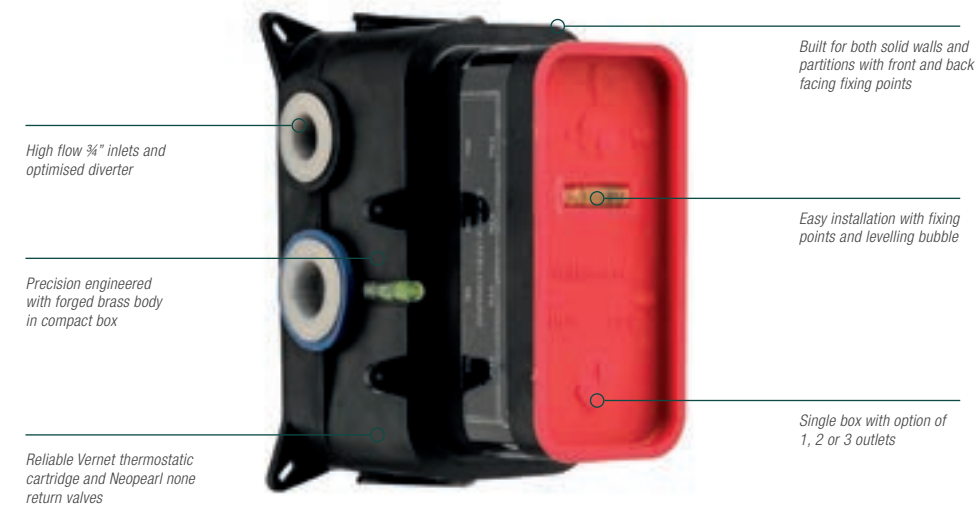

See inside cover for product features key

Outlet Elbows: Complete commitment to a beautiful, contemporary styled bathroom means paying attention to every last detail. The Mario range of outlet elbows ensure that this spirit of inspiring design extends to the most functional elements within the shower.

Thermostatic Shower Mixer: The best style conscious shower enclosures require attention to detail down to the last fixture and fitting, and the Mario exposed thermostatic shower mixers are designed to deliver supreme good looks and great performance.

See inside cover for product features key

Thermostatic Shower Valves

Product	Finish	Code	RRP*
1 to 3 Way Thermostatic Shower Valve	Chrome	TMA-115	£499.00

/ Thermo Box