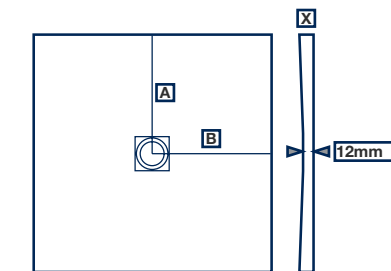

Adhesive & Sealant

Colour matched to the Giorgio Series

One free tube of adhesive & sealant with every tray