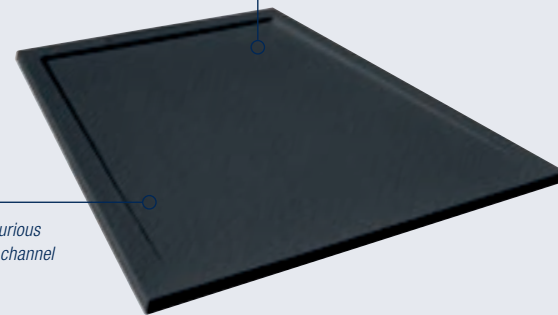

Giorgio Lux

There's a unique design feature built into the Giorgio Lux shower tray, a detail that ensures water flows away freely without the use of a visible grate. This stylish stone resin tray is designed with an **integrated maxi-flow waste outlet**, so as the water hits the surface, it is **channelled away discreetly and efficiently**.

It's just one more reason to love this exquisitely styled shower tray with its coolly understated slate effect finish. The luxurious material resists scratches and provides users with the perfect place to enjoy their shower – a sleek, **slip-resistant** surface that adds a touch of class to any shower enclosure.

- / Beautiful natural slate effect finish
- / Highly durable, scratch & slip resistant surface
- / Unique hidden & maxi-flow waste design
- / Wide selection of sizes
- / One free tube of colour matched adhesive & sealant with every tray
- / Wetroom compatible
- / 10 year guarantee

Integrated maxi-flow waste outlet, allows water to flow away freely without the use of a visible grate

Stone resin slip-resistant luxurious surface with directional flow channel

See website for further technical information