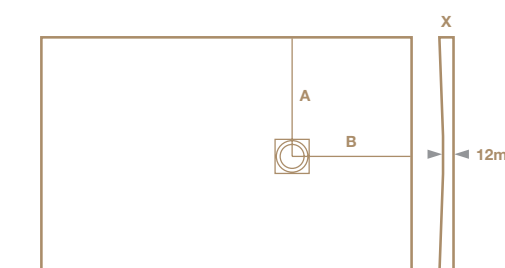

Perhaps it's no surprise that the Finezza trays are such a graceful solution for a variety of contemporary shower styles. After all, their name is the Italian word for 'finesse', and they live up to this billing with their exquisite natural **stone-effect finish** along with a non-porous surface with a high quality, robust resin and mineral core.

Finezza shower trays are available in a wide range of sizes to suit bathrooms both large and small, and as the tray edges can be trimmed by up to 100mm, you can be sure of a precise fit wherever they're installed.

Every detail exudes quality, with the **high-capacity waste** whisking water away at a rate of up to 34 litres per minute, and a colour-matched grate adding a thoughtful finishing touch. And of course, there's a 10 year guarantee too for long-lasting peace of mind.

700mm Rectangular Shower Tray

Size (mm)	White Marble	A	B	X	Kg	RRP*
1700 x 700	TFZ-108-WM	450	450	29	43	£1,254.00

800mm Rectangular Shower Tray

Size (mm)	White Marble	A	B	X	Kg	RRP*
1200 x 800	TFZ-144-WM	350	400	25	31	£954.00
1400 x 800	TFZ-145-WM	400	400	27	38	£1,053.00
1500 x 800	TFZ-146-WM	400	400	29	43	£1,108.00
1600 x 800	TFZ-147-WM	450	400	29	45	£1,178.00
1700 x 800	TFZ-148-WM	450	400	29	49	£1,323.00
1800 x 800	TFZ-149-WM	500	400	29	51	£1,355.00

900mm Rectangular Shower Tray

Size (mm)	White Marble	A	B	X	Kg	RRP*
1200 x 900	TFZ-164-WM	350	450	31	35	£1,015.00
1400 x 900	TFZ-165-WM	400	450	31	42	£1,174.00
1500 x 900	TFZ-166-WM	400	450	31	48	£1,281.00
1700 x 900	TFZ-168-WM	450	450	31	54	£1,490.00
1800 x 900	TFZ-169-WM	500	450	31	57	£1,580.00

Stainless steel marble effect grate and waste with every tray.

*All prices include VAT

0345 582 8000 | info@tissino.co.uk | tissino.co.uk

ESCLUSIVA

177

FINEZZA