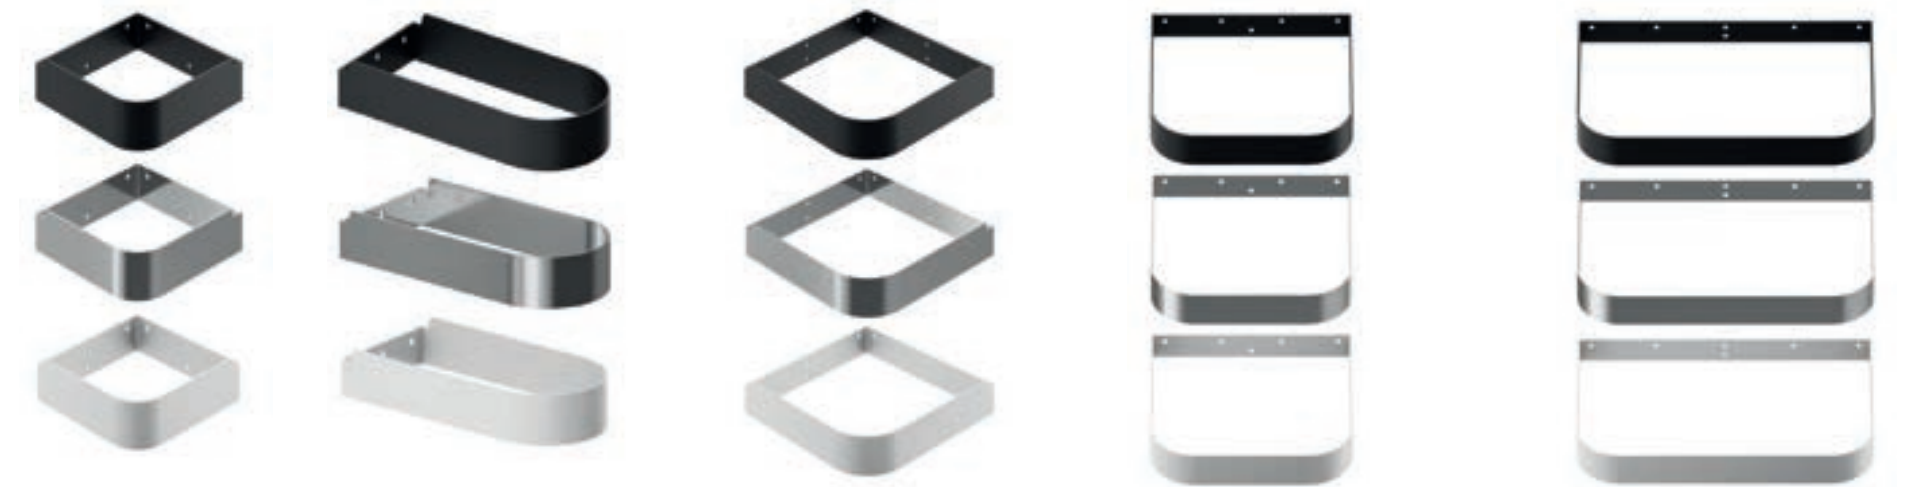

Wall Hung Basins and Supportive Arms | DAVOLI

/ Tap holes are pre-drilled into back of basins.

/ 280mm Wall Hung Basin TDA-301-WH / 400mm Wall Hung Basin TDA-303-MN / 450mm Wall Hung Basin TDA-302-MN / 600mm Wall Hung Basin TDA-304-WH / 800mm Wall Hung Basin TDA-305-WH