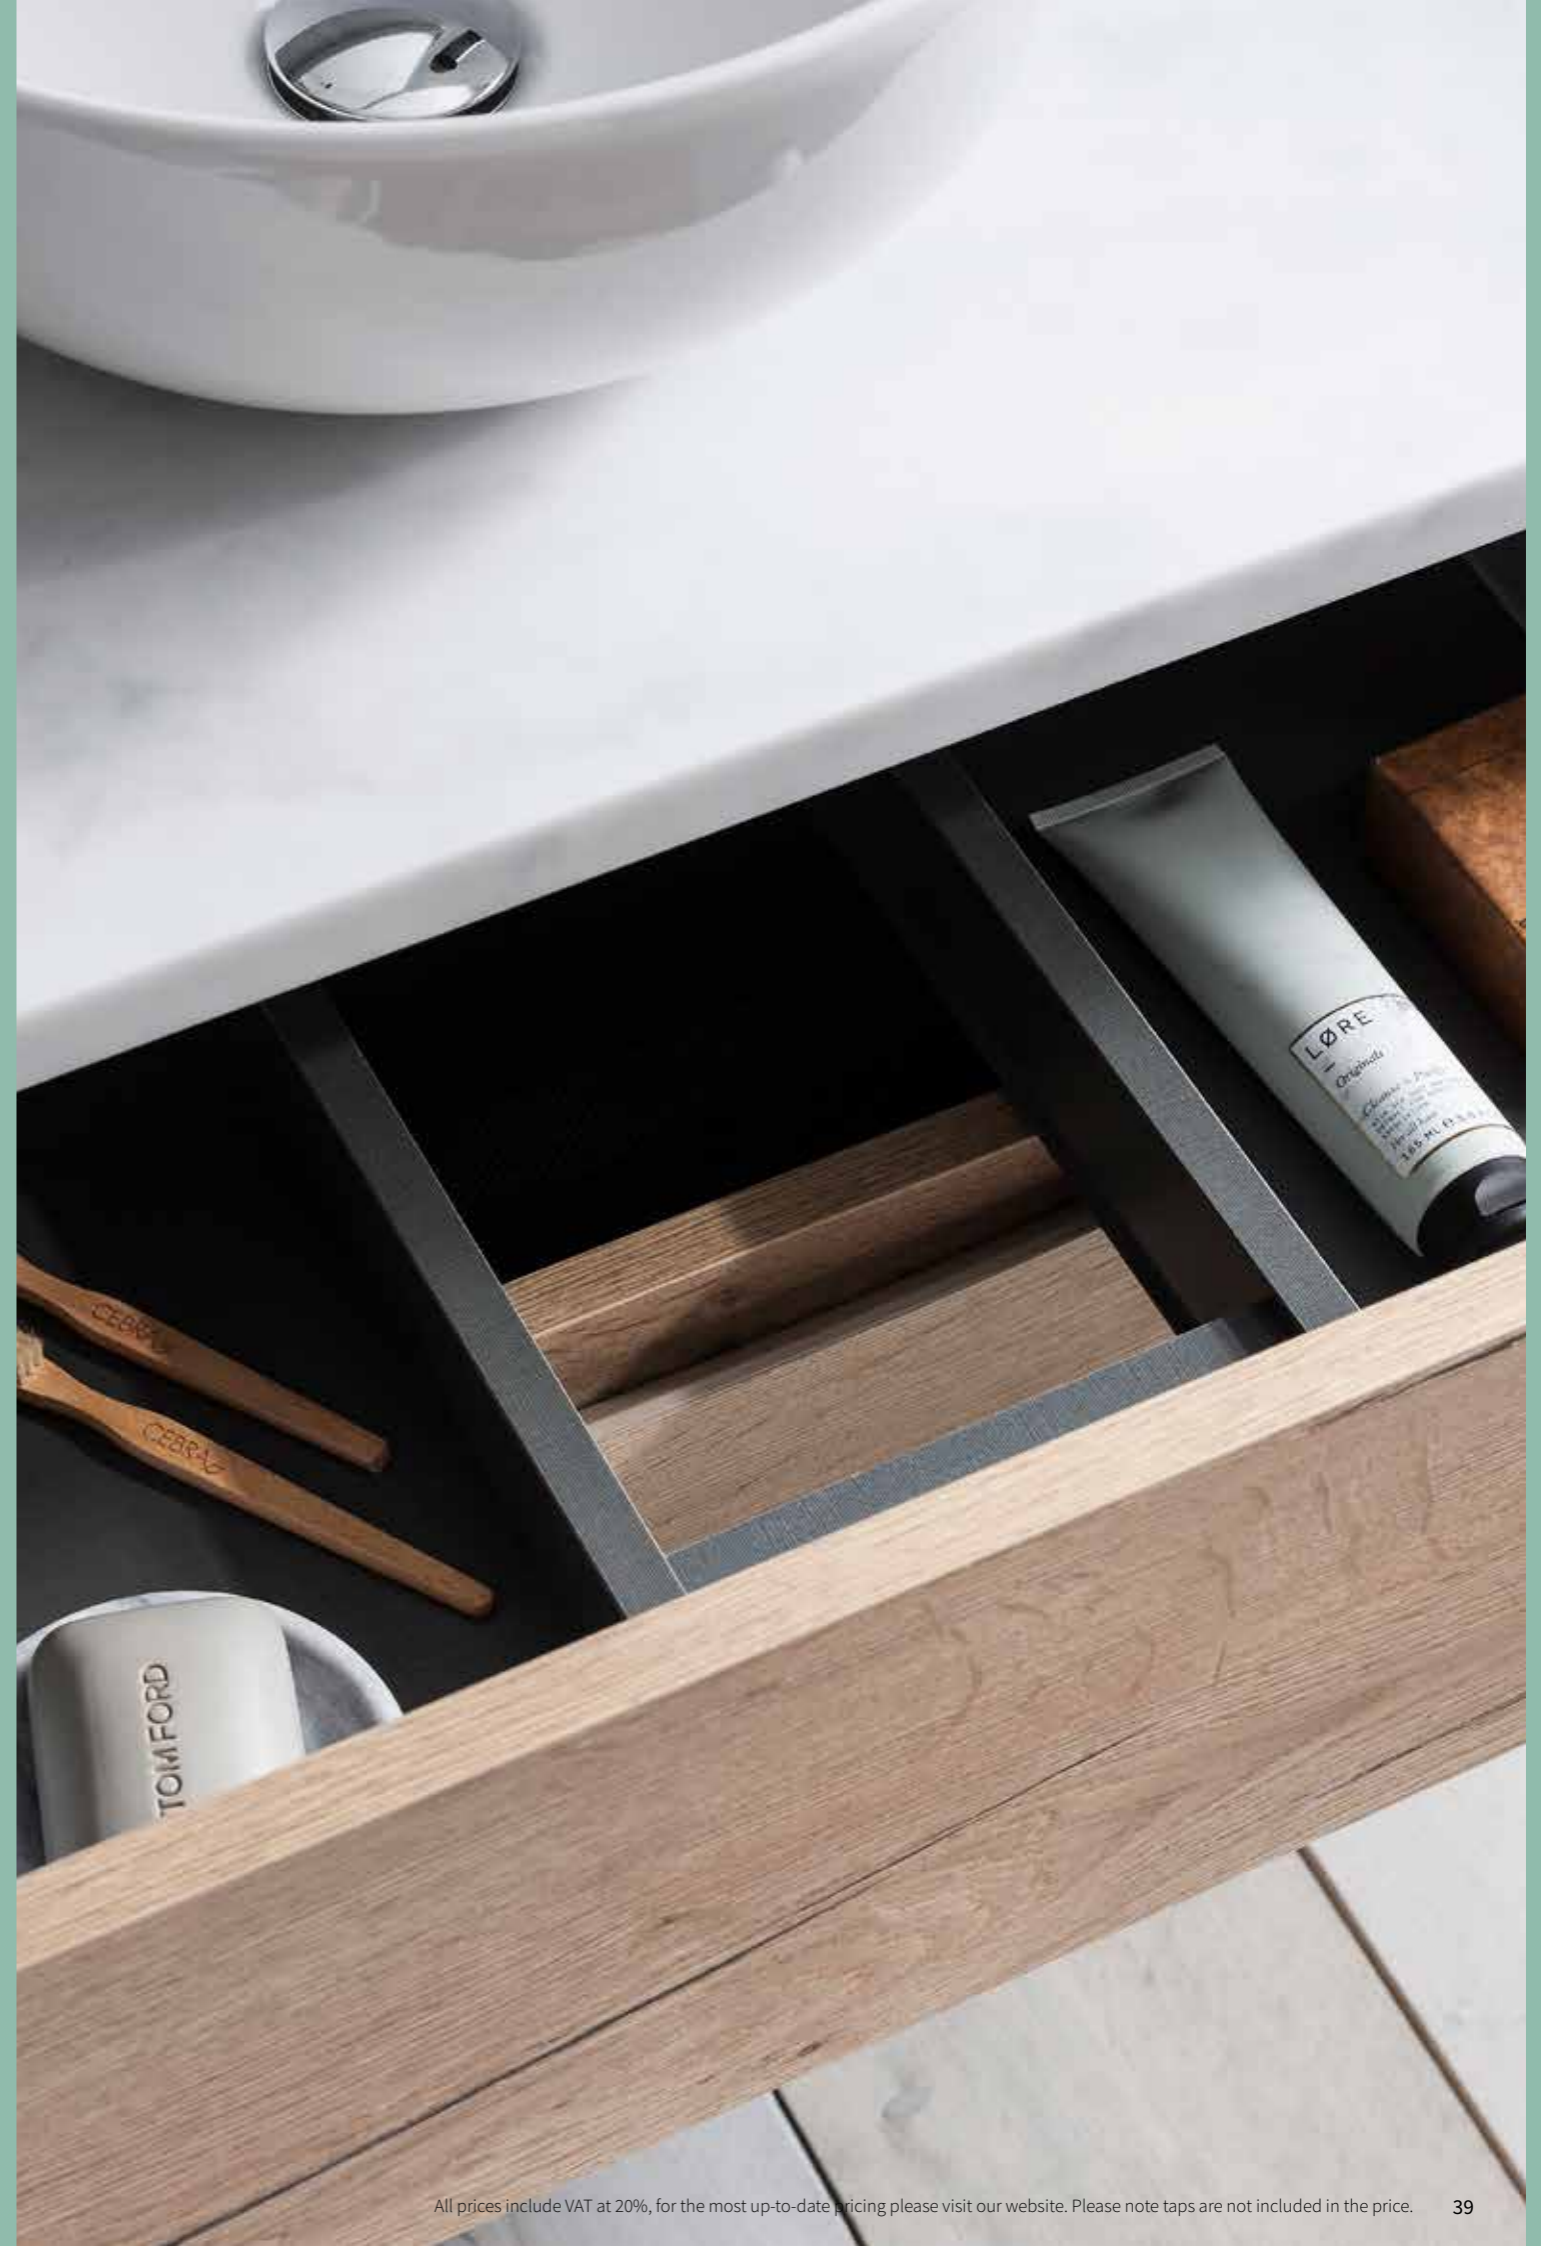

GLIDE II

Product Highlights

1. Fully assembled
2. Soft close, pull to open, full extension drawers with 2 way adjustment (35kg weight capacity)
3. Wall hangers with 2 way adjustment and safety lock (120kg weight capacity when fitted to solid wall)
4. Top drawer cut out for services

Finishes

All our finishes are designed to be visually striking whilst offering high levels of durability. They are manufactured from 80% renewable sources.

Basins

Worktop

Our solid surface worktops are highly heat resistant, impenetrable to dust, dirt and bacteria making them easy to clean.

Optional Link Unit with push to open door

Up to 2 modular link units can be combined with any size Glide II drawer unit and Carrara Marble Effect worktop to create your perfect storage combination. See page 35 for configuration options.

* tested according to JIS Z 2801/ISO22196