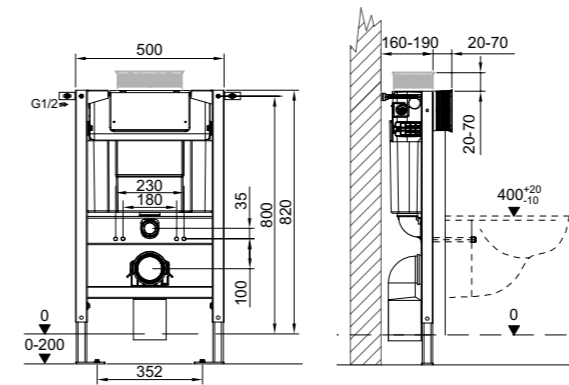

0.82m Toilet Frame

0.82m Height Toilet Frame

Dual flush
Top & front flush
Maximum supply pressure 6 bar
Compatible with our wide range of flush plates
WRAS Approved Product

WCF82X50+2

£440