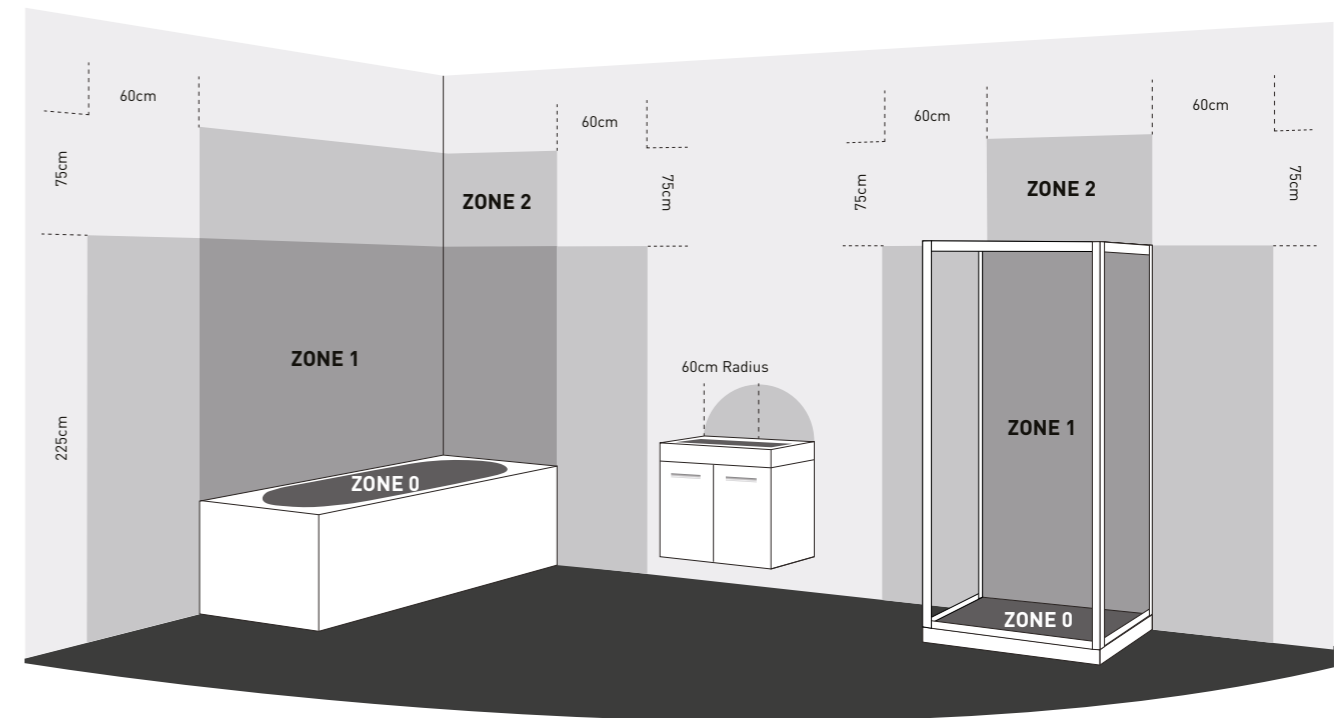

Brushed Brass Effect, Metallic Black, Soft White & Matt Finishes Oxilan® providing up to 65% more protection than standard zinc coating. High quality double layer Electro-static powder coating application for 100% surface coverage, massively reducing wear and tear and greater product lifetime. The most efficient heat output up to 20% higher than chrome. Self coloured metal wall fixings.

Towel Warmer projection is between 75 - 100mm. Supplied with complete wall fixings and manual air vent. Manufactured from high grade mild steel conforming to EN 10305. Geometrical and surface finish - Round EN 10234 / EN ISO 4287, Flat Tube EN 10233 / EN ISO 4287, D Profile EN 10233 / EN ISO 4287. Fitted with 1/2" BSP connections. Tested to EN 442 ΔT = 50K. All outputs certified to EN 442. To make an approximate conversion from T=50K to T=60K multiply outputs by 1.2.

**Summer Heating Elements are supplied with T Piece.

Electrical Information

The diagram below is supplied as a guide to Bathroom Zones as referred to in IP ratings of the over mirror lamps and electric heating elements. Please refer to the latest edition of BS 7671:2008(2011) to ensure conformity.

It is important to install light fittings and electric Towel Warmer elements in the correct bathroom zone i.e. the zone referred to in the IP rating of the element. This is not an installation guide and reference should be made to the latest edition of the IET Wiring Regulations or a qualified electrician member of NICEIC or IET.

Zone 0 is inside the bath or shower tray itself. Any appliance used in this zone must be rated at least IP67 which is total immersion proof.

Zone 1 is the area above the bath or shower tray to a height of 2.25m from the floor. In this zone a minimum rating of IP44 is required and elements must also be protected by a 30mA residual current device (RCD) to protect the circuit. The electrical connection to the power supply for these appliances must be in Zones 2/3 of the bathroom in compliance with BS 7671:2008(2011) - IEE Wiring Regulations.

Zone 2 is an area stretching 0.6m outside the perimeter of the bath and to a height of 2.25m from the floor. In this zone an IP rating of at least IP44 is required. In addition it is good practice to consider the area around a washbasin, within a 60cm radius of any tap to be considered as zone 2.

Crosswater IP44 lamps come without a pull switch, and are designed to operated via an existing and suitable room light switch.

Failure to have electrical products installed and certificated by a qualified electrical engineer will invalidate any product guarantee.

For full details reference should be made to the latest copy of the IEE wiring regulations and all applicable British Standard and European norm specifications.