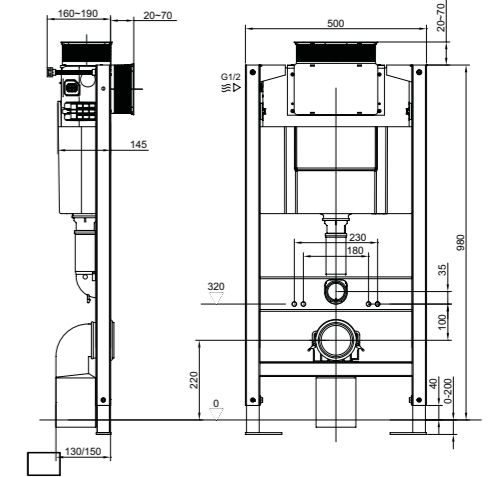

0.98m Toilet Frame

0.98m Height Toilet Frame

Dual flush
Front flush only
Maximum supply pressure 6 bar
Compatible with our wide range of flush plates
WRAS Approved Product

WCF98X50+2

£455