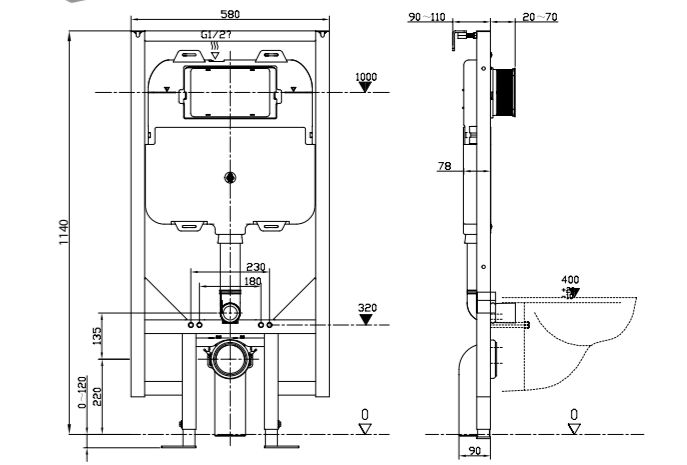

Ultra Slim 1.14m Toilet Frame

Ultra Slim 1.14m Height Toilet Frame

Dual flush
Front flush only
Maximum supply pressure 6 bar
Compatible with our wide range of flush plates
WRAS Approved Product

WCF118X50-VS+2

£470