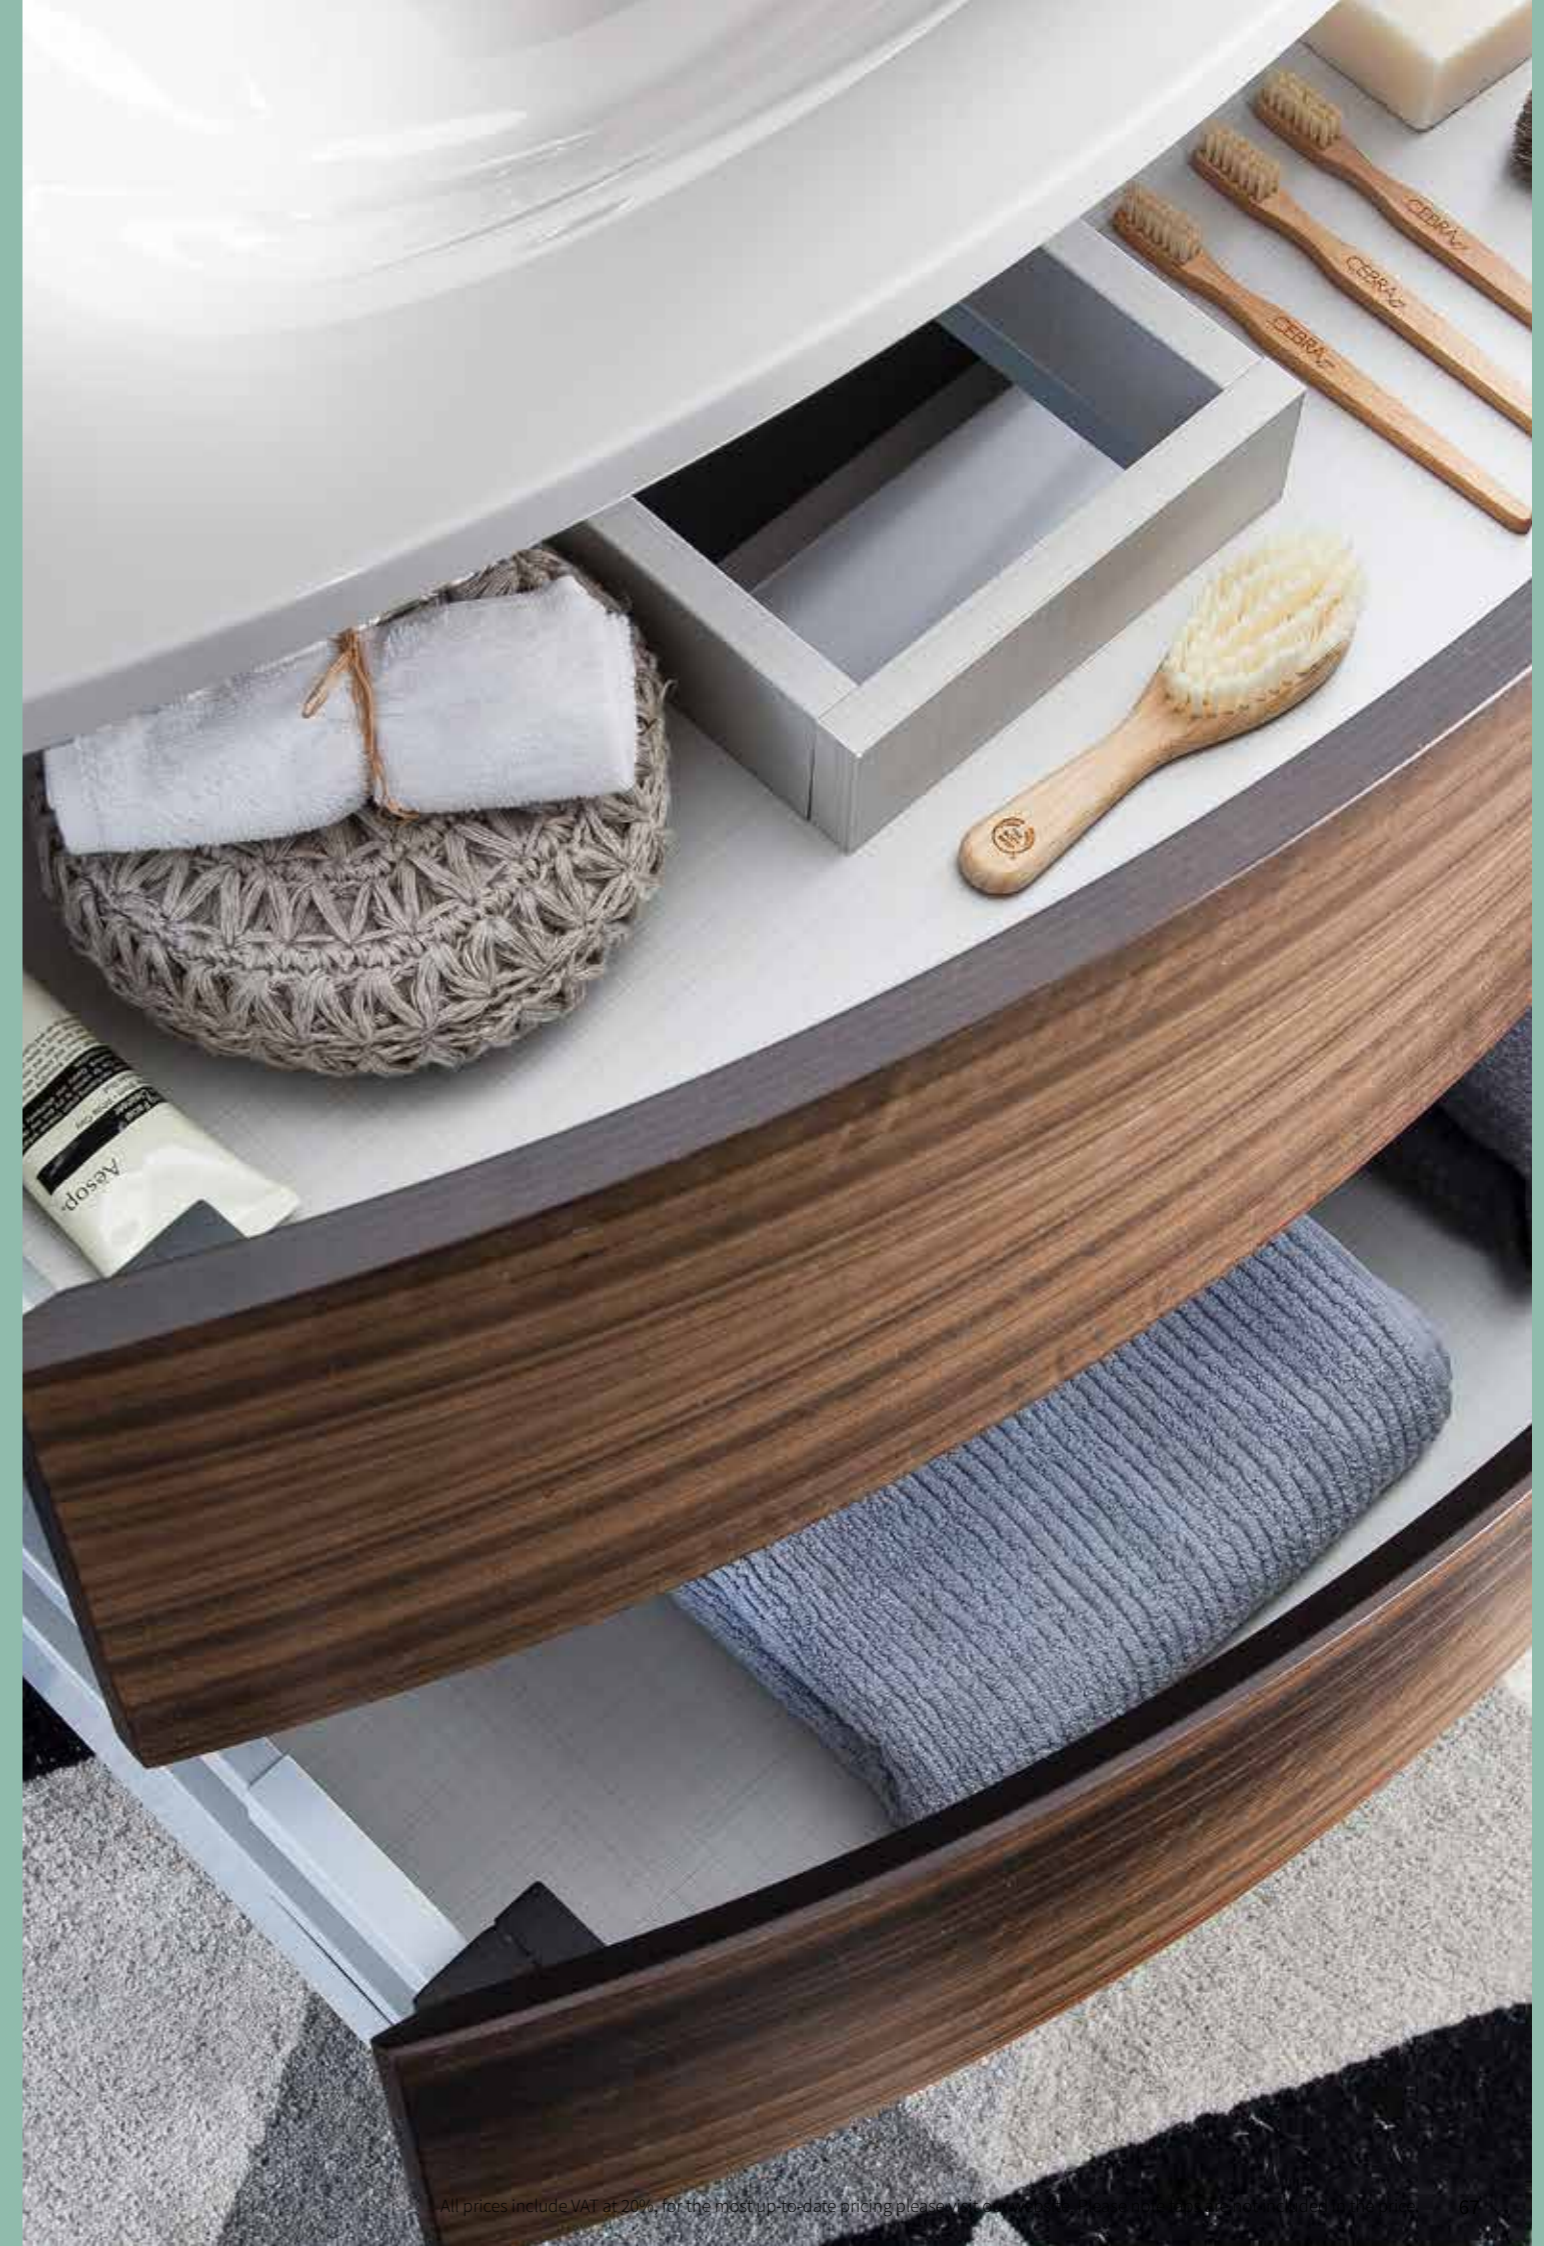

SVELTE

Product Highlights

1. Fully assembled
2. 18mm carcasses and handcrafted drawer fronts
3. Soft close, pull to open, full extension drawers with 2 way adjustment (30kg weight capacity)
4. Wall hangers with 2 way adjustment and safety lock (120kg weight capacity when fitted to solid wall)
5. Top drawer cut out for services

Finishes

All Crosswater real wood veneer finishes are produced from sustainable forestry projects. 85% of the boards are produced from recyclable materials.

Basins