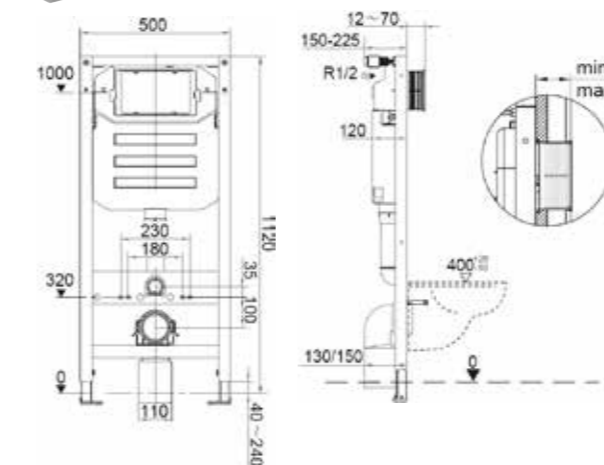

1.12m Toilet Frame

1.12m Height Toilet Frame

Dual flush
Front flush only
Maximum supply pressure 6 bar
Compatible with our wide range of flush plates
WRAS Approved Product

WCF118X50+2

£450