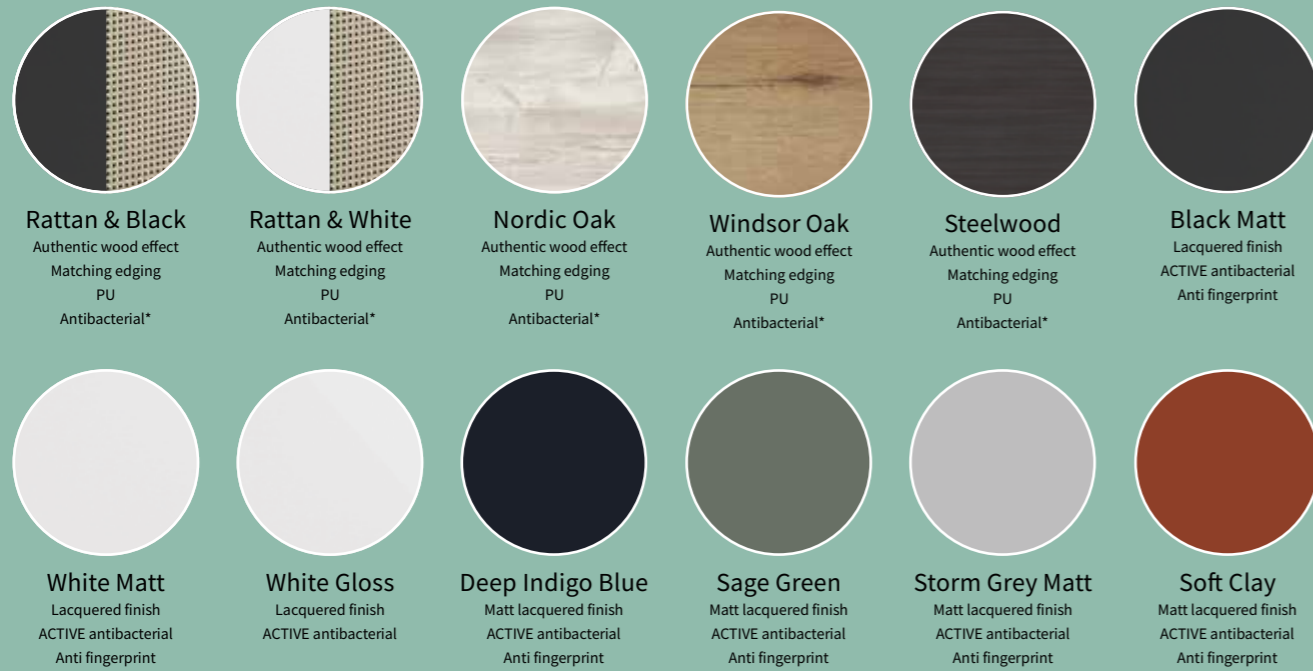

ALO

Product Highlights

1. Fully assembled
2. Pull to open, soft close hinged door with 2 way adjustment (30kg weight capacity)
3. Wall hangers with 2 way adjustment and safety lock (120kg weight capacity when fitted to solid wall)
4. Adjustable internal shelf

Finishes

Basin

Handles

Supplied individually

* tested according to JIS Z 2801/ISO22196