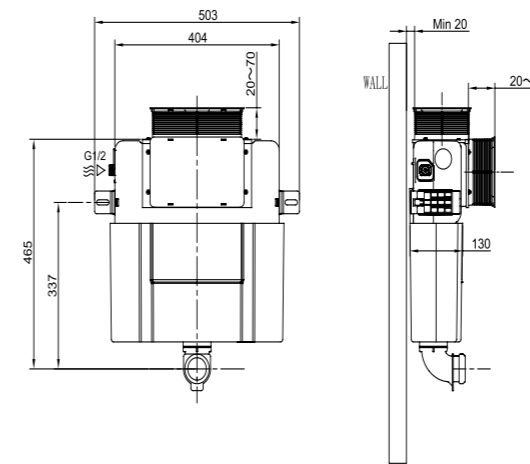

Standard Height Concealed Cistern

0.46m Height Concealed Cistern

Dual flush
Top & front flush
Compatible with our wide range of flush plates
Maximum supply pressure 6 bar
w 404 x d 140 x h 465mm
WRAS Approved Product

WCC47X46+2

£190