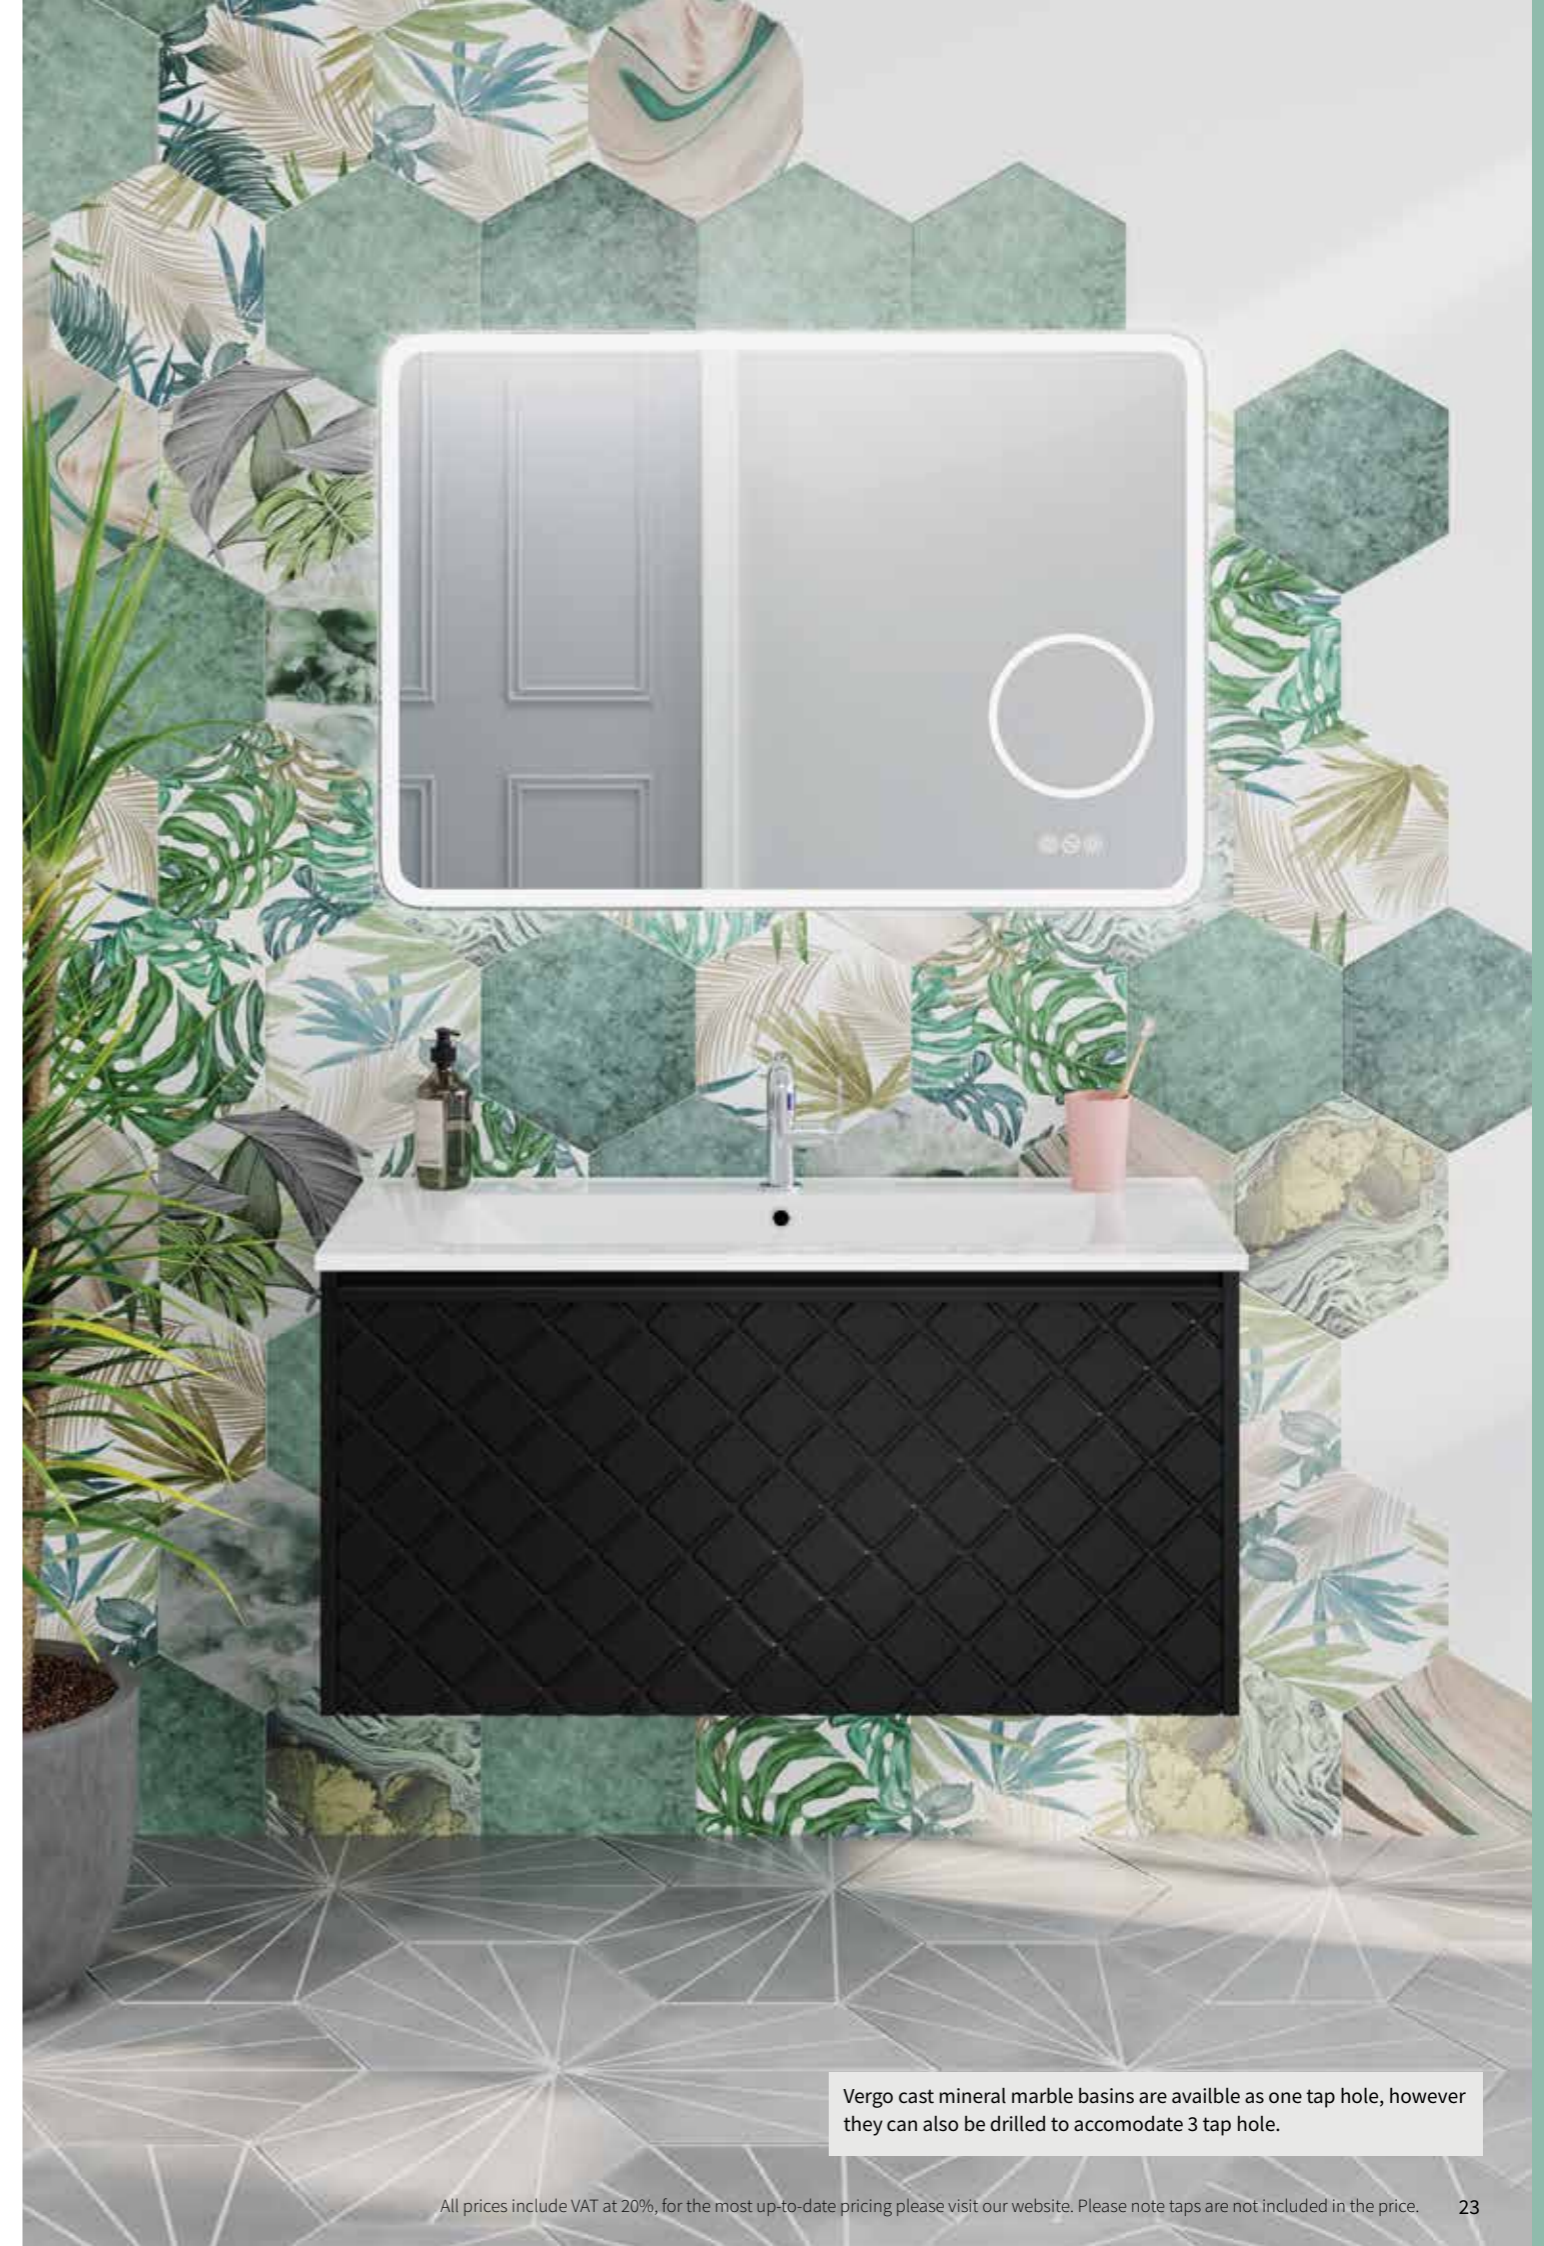

Unit **VG1000DBM** £1195
Basin **FB1011SRW** £440
£1635

Matt White

Unit **VG1000DWM** £1195
Basin **FB1011SRW** £440
£1635

500 Ceramic Basin

500 Single Drawer Unit
w 493 x d 450 x h 480mm (w/ basin 493mm)

500 1TH White Vitreous China Basin with Overflow
w 510 x d 460 x h 20mm

Sage Green

Unit **VG5000DSGR** £995
Basin **DE0002SCW+** £195
£1190

Matt Black

Unit **VG5000DBM** £995
Basin **DE0002SCW+** £195
£1190

Matt White

Unit **VG5000DWM** £995
Basin **DE0002SCW+** £195
£1190

700 Ceramic Basin

700 Single Drawer Unit
w 693 x d 450 x h 480mm (w/ basin 493mm)

700 1TH White Vitreous China Basin with Overflow
w 710 x d 460 x h 18mm

Sage Green

Unit **VG7000DSGR** £1135
Basin **DE0003SCW+** £430
£1565

Matt Black

Unit **VG7000DBM** £1135
Basin **DE0003SCW+** £430
£1565

Matt White

Unit **VG7000DWM** £1135
Basin **DE0003SCW+** £430
£1565

1000 Ceramic Basin

1000 Single Drawer Unit
w 993 x d 450 x h 480mm (w/ basin 493mm)

1000 1TH White Vitreous China Basin with Overflow
w 1010 x d 460 x h 20mm

Sage Green

Unit **VG1000DSGR** £1195
Basin **DE0004SCW+** £535
£1730

Matt Black

Unit **VG1000DBM** £1195
Basin **DE0004SCW+** £535
£1730

Matt White

Unit **VG1000DWM** £1195
Basin **DE0004SCW+** £535
£1730

Trap Fittings

Short Furniture Trap

Height adjustable. 40.6L/min flow rate. Fits 32-43mm waste pipe. 50mm water seal. Conforms to BS EN 274-1:2002

BTR0510W £35

Complete Your Fully Co-ordinating Bathroom

Why not add a matching toilet furniture unit? We offer a wide range of finishes to match your furniture. See page 146 for our full range.

Vergo cast mineral marble basins are available as one tap hole, however they can also be drilled to accommodate 3 tap hole.