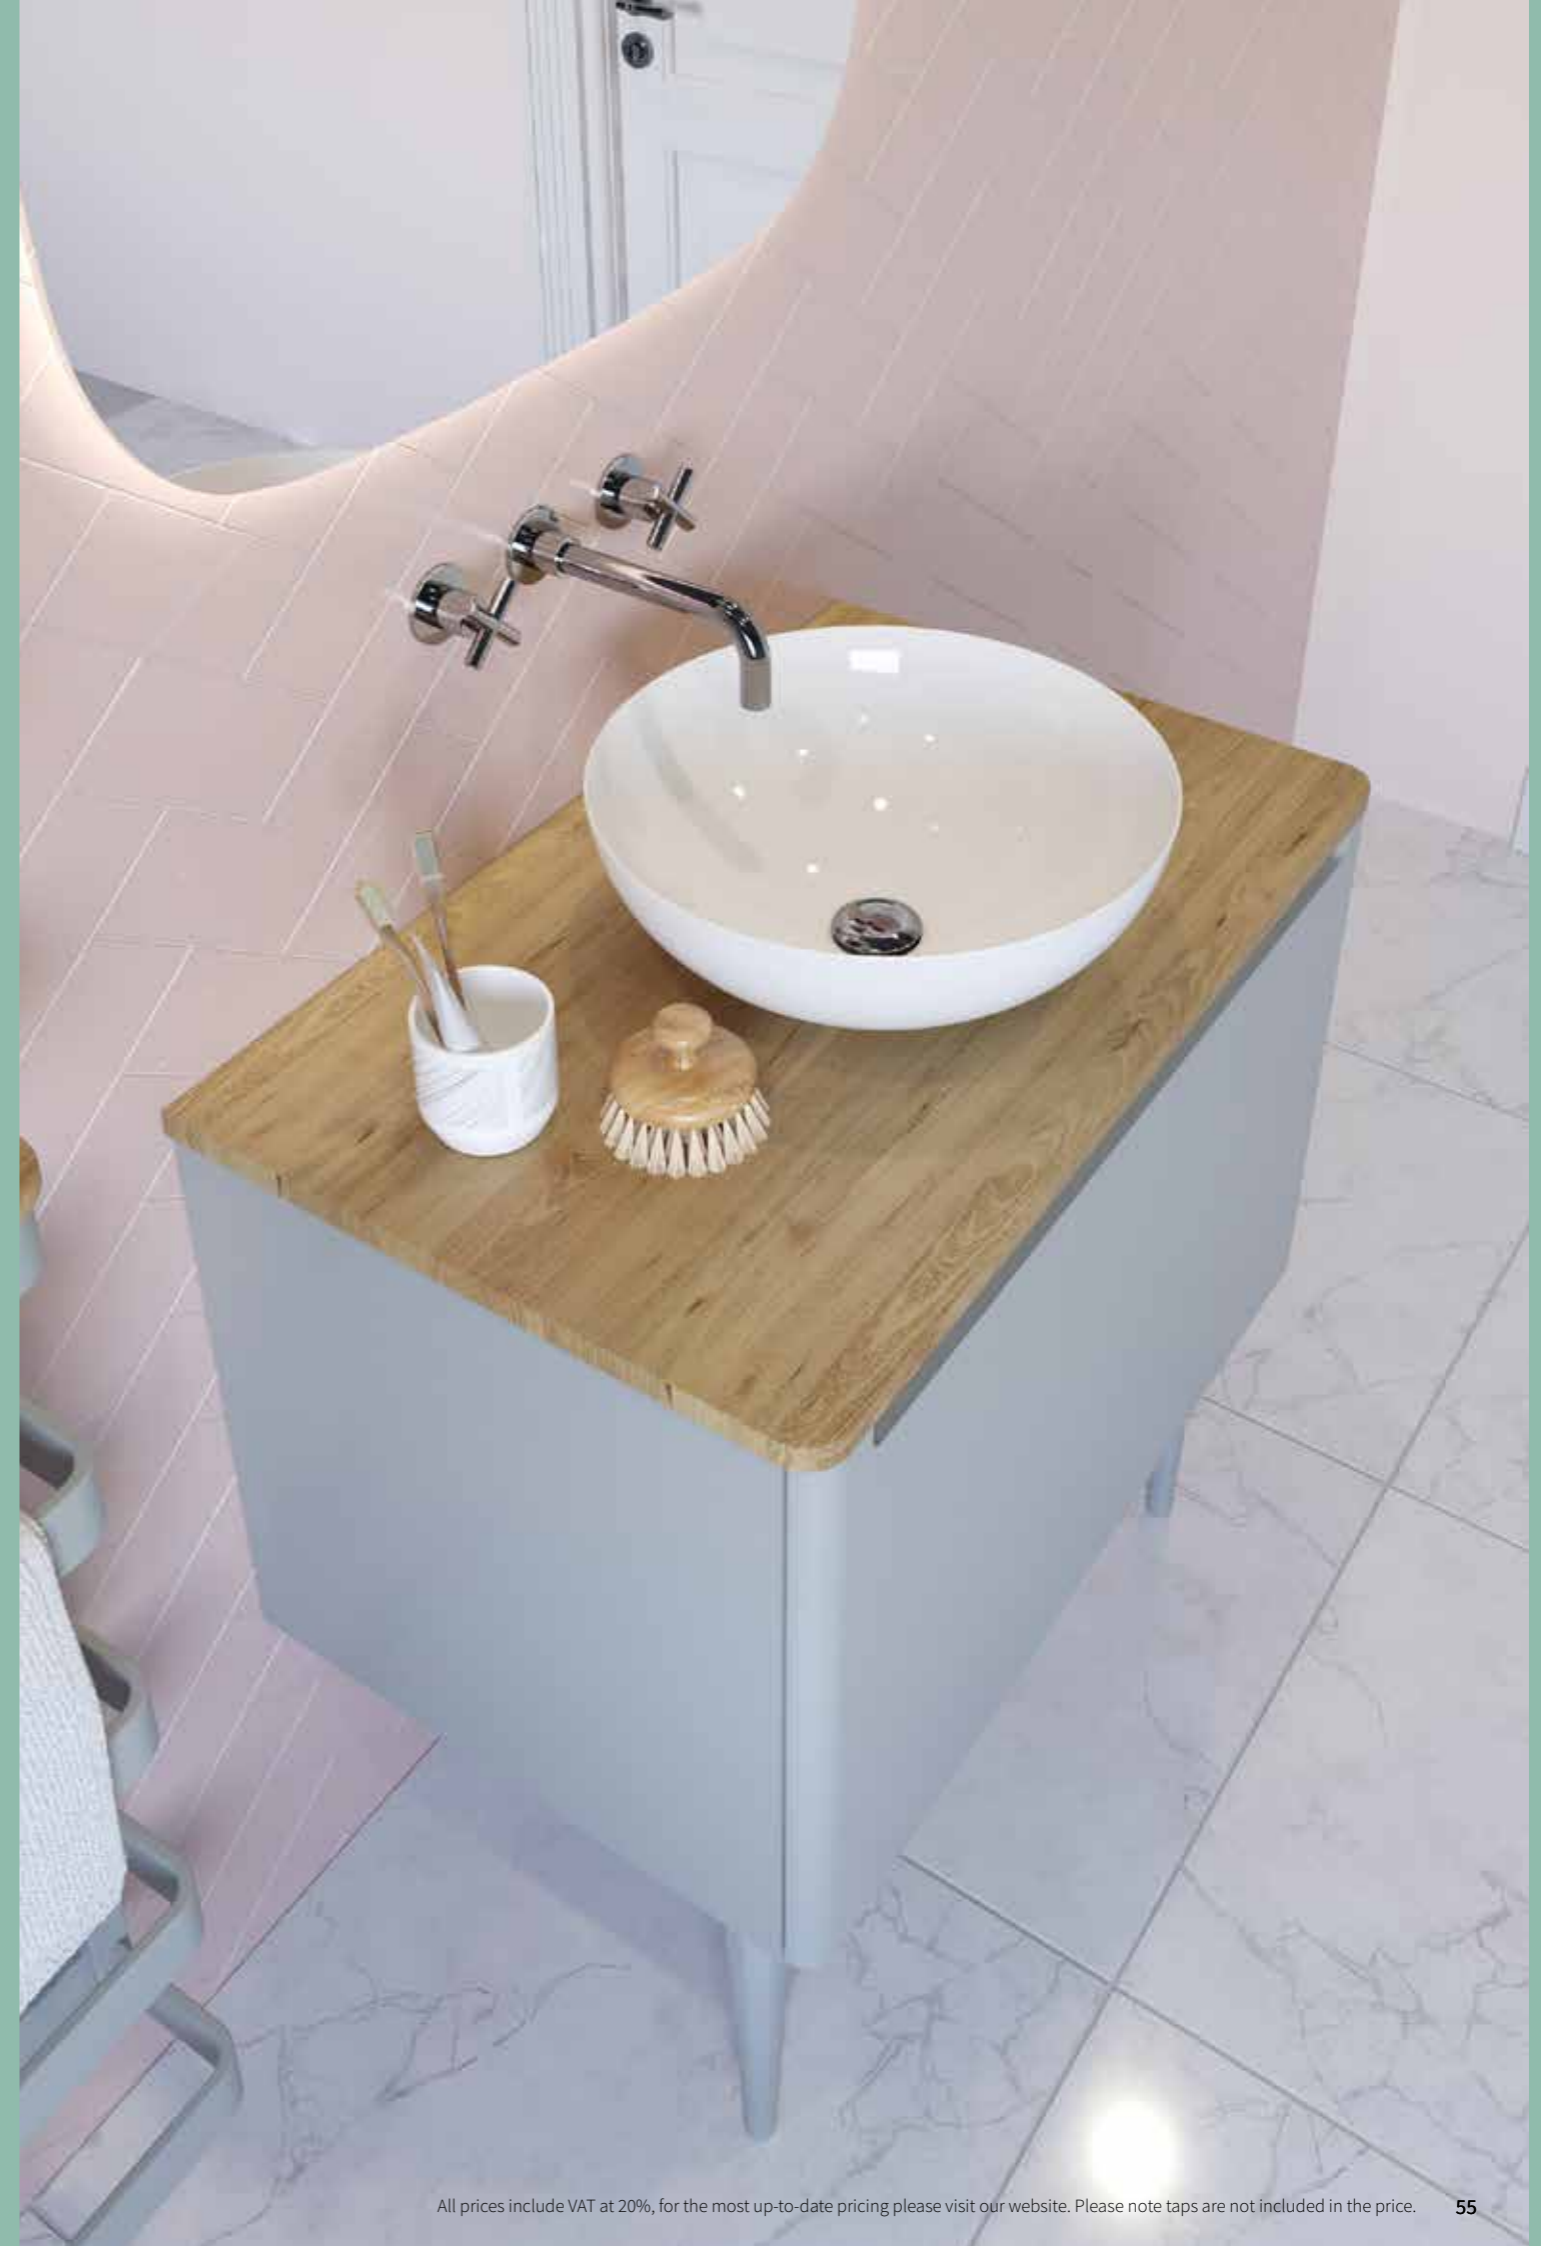

ARTIST®

Product Highlights

1. Fully assembled wall hung unit, with optional legs for wall hung floor standing solution
2. Beautiful shaped drawer front and legs with hand finished solid wood worktop
3. Handleless, soft close, pull to open, full extension drawers with 4 way adjustment (40kg weight capacity)
4. Wall hangers with 2 way adjustment and safety lock (120kg weight capacity when fitted to solid wall)

Finishes

Worktop

Legs

With height adjustable feet

Drawer Organisers

Artist solid wood worktops are produced from sustainable sources with a specially formulated anti-UV varnish to protect the wood and prevent the wood from fading.

The unique nature of real wood means there will always be variance in tone, grain and colour appearance, this is just part of the enduring beauty of real wood.