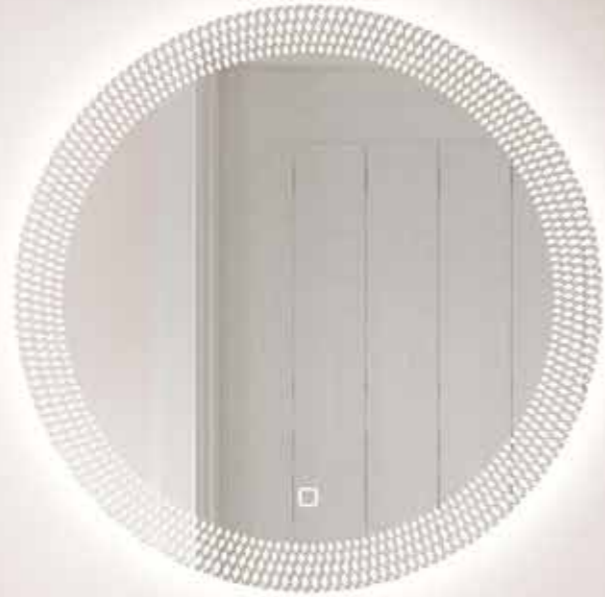

Portrait or landscape hanging
w 700 x d 32 x h 900mm

◆ Matt Black	MPNI7090MB	£195
◆ Brushed Brass	MPNI7090F	£195
◆ Brushed Bronze	MPNI7090BZ	£195
◆ Slate	MPNI7090T	£195

5 Year Guarantee*
Peace of mind

NEW