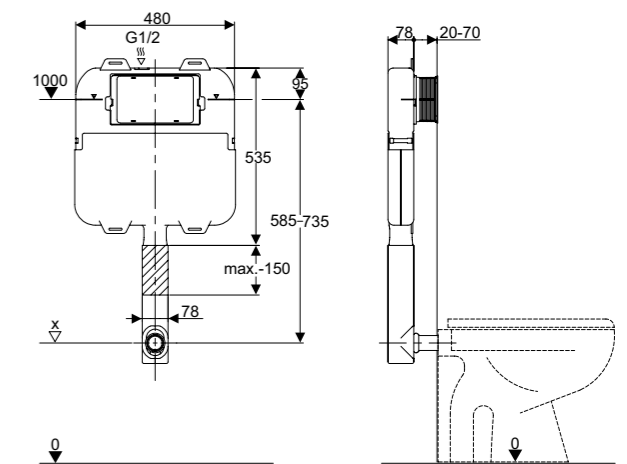

Taller Concealed Cistern

0.53m Height Concealed Cistern

Dual flush
Top & front flush
Compatible with our wide range of flush plates
Maximum supply pressure 6 bar
w 480 x d 78 x h 535mm
WRAS Approved Product

WCC57X46+2

£265