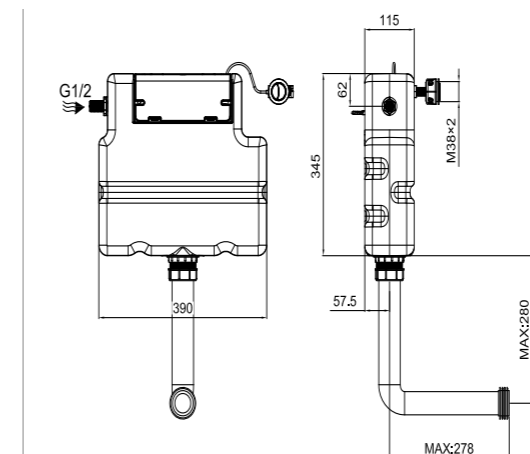

WCC39X45C

£135

Optional Flush Button Upgrades

NEW

Matt Black

Mechanical operation
ABS

WCCBUTTONMB

£20