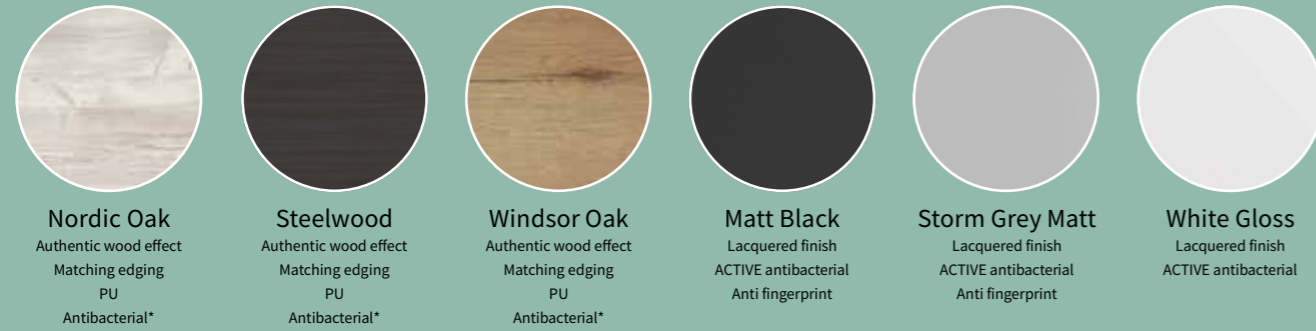

GLIDE II

Product Highlights

1. Fully assembled
2. Soft close, pull to open, full extension drawers with 2 way adjustment (35kg weight capacity)
3. Wall hangers with 2 way adjustment and safety lock (120kg weight capacity when fitted to solid wall)
4. Top drawer cut out for services

Finishes

All our finishes are designed to be visually striking whilst offering high levels of durability. They are manufactured from 80% renewable sources.